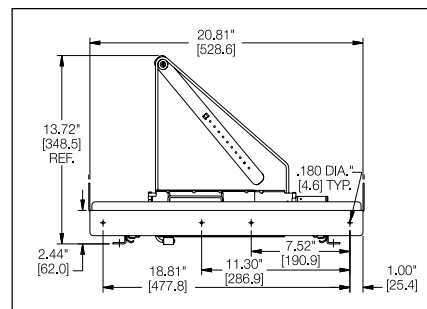

Bottom assembly, front view