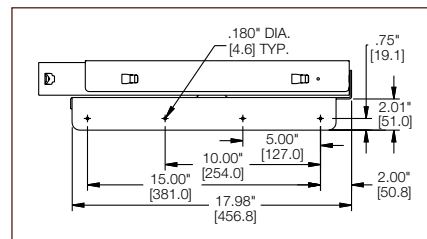

Top assembly, side view

Accuride

12311 Shoemaker Avenue
Santa Fe Springs, CA 90670
(562) 903-0200 • (562) 903-0208 Fax
www accuride.com

25%