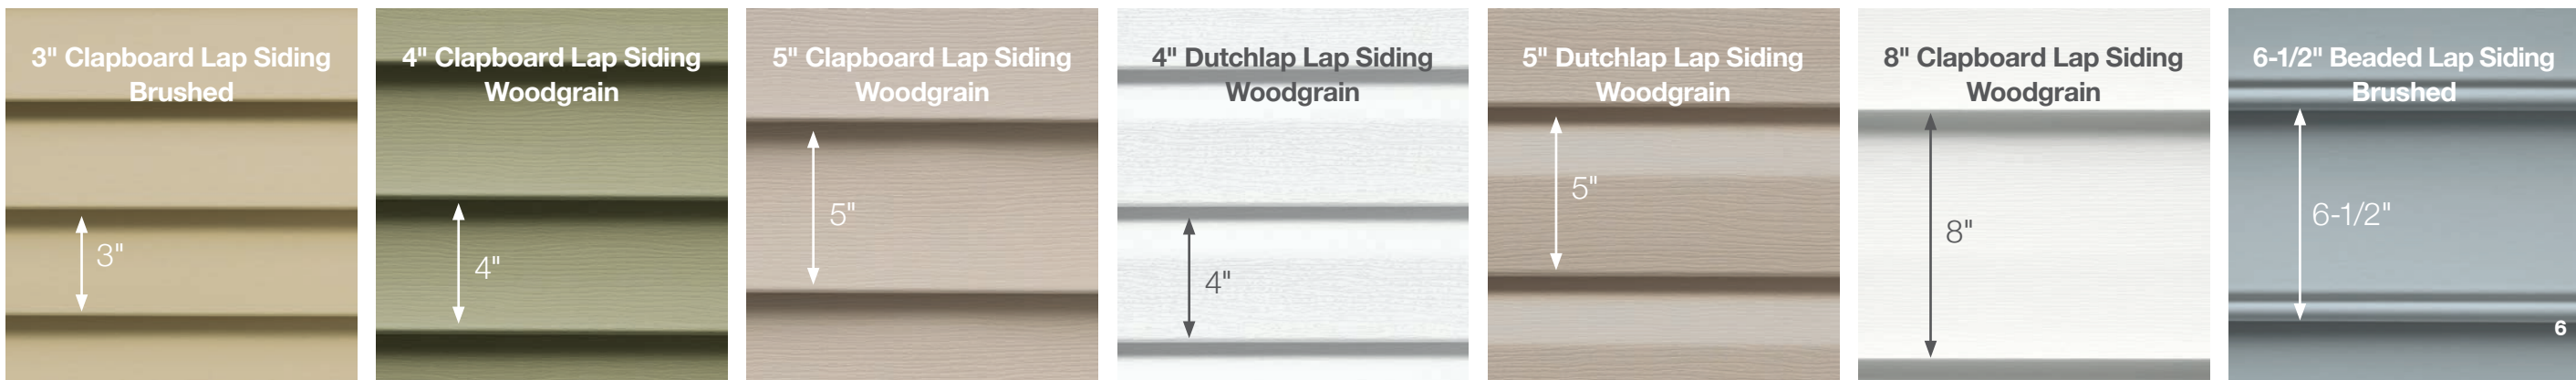

Low Maintenance

High quality vinyl does not absorb moisture or rot.