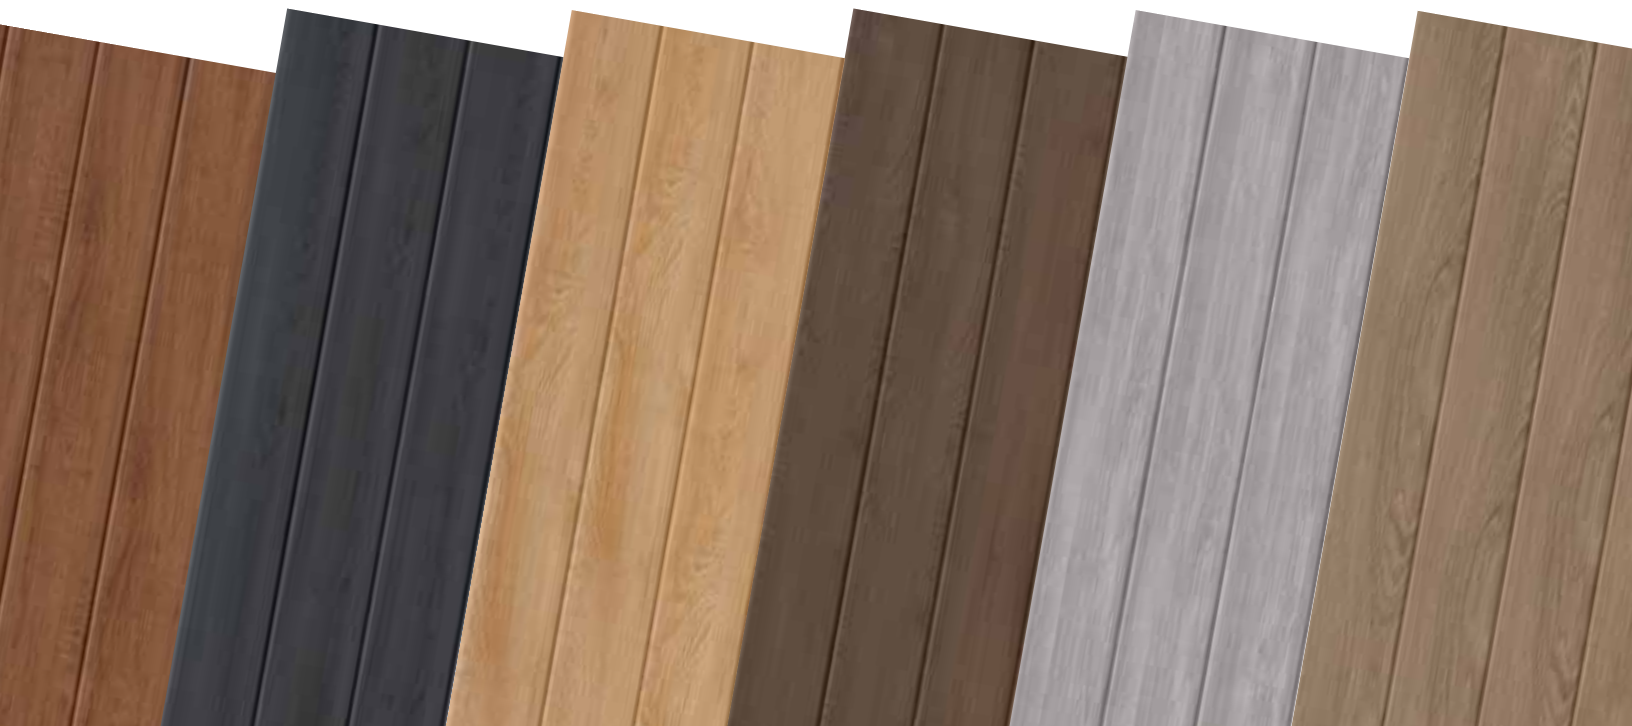

ENJOY

ROYAL[®]
WoodTone Styles[™]

**AMERICAN
WALNUT**

**CHARRED
TIMBER**

**NATURAL
CEDAR**

**OAK
RIDGE**

**SMOKE
GREY**

**WEATHERED
OAK**

Royal[®] WoodTone Styles[™] blend rich wood looks with the rustic warmth of beadboard trim, and the results are making porch ceilings pop and soffits sing. Anyone who appreciates beadboard for its elegantly cozy qualities can enjoy it with a level of low maintenance and durability that wood can't match.*

*Not for exterior sidewall application

FEATURES & BENEFITS:

- Elegant look of stained wood
- Low-maintenance PVC
- Moisture & insect proof
- Hidden nailing hem for seamless installation

6" V-GROOVED PLANK

Lengths: 18'

Exterior applications:

Soffits and porch ceilings*

CROWN

#2435

Dimensions: 9/16" x 3-5/8"

Lengths: 16'

Exterior applications: