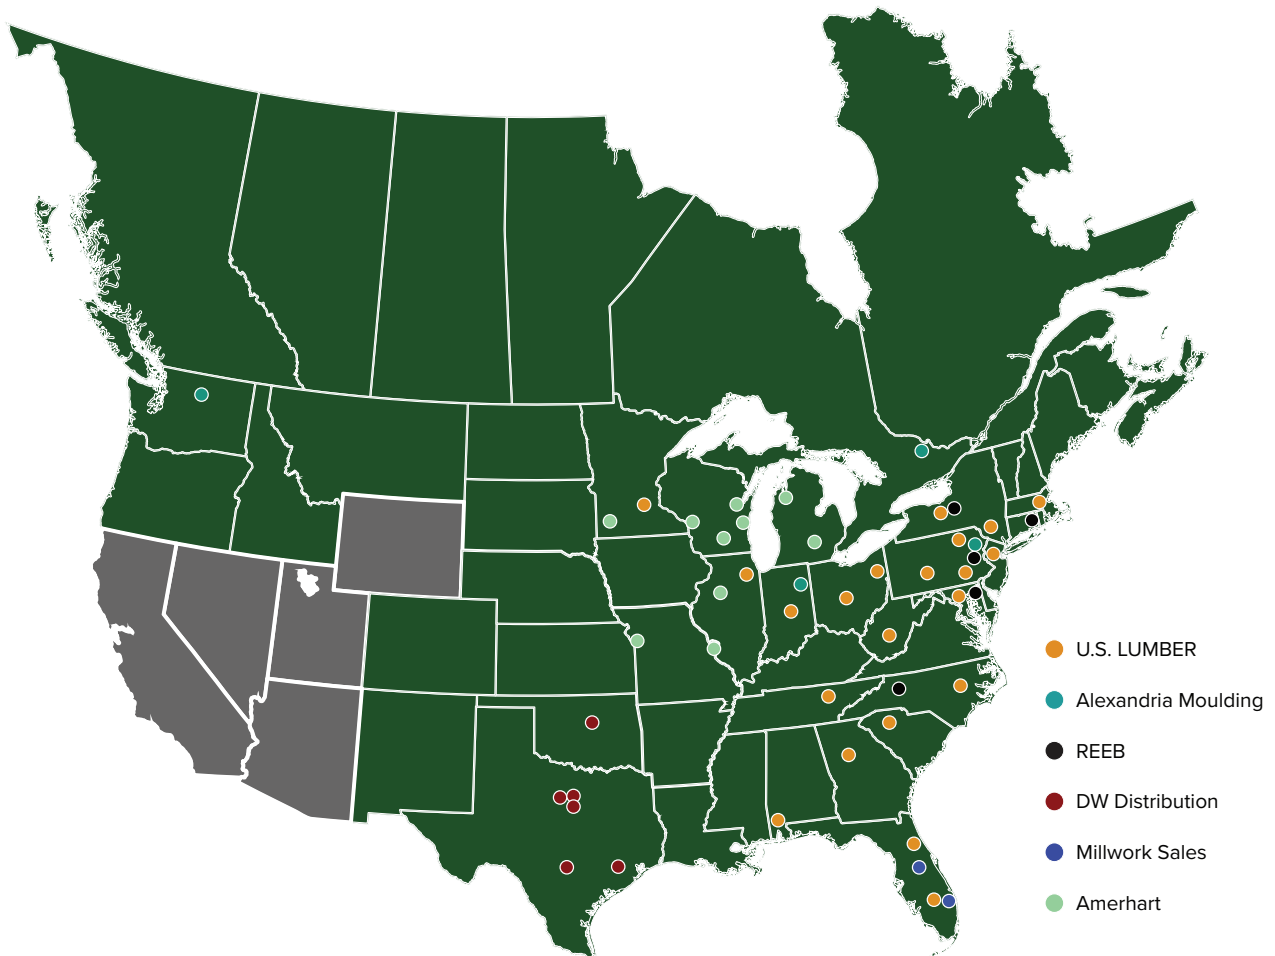

Boards

S4S ESLP
Oak, Maple, Poplar
Pattern Stock
Prefinished Products
Furring Strips

Treated

Lumber & Timber
Wood Foundations

Fire Retardant

Lumber & Plywood

Contact your Amerhart sales representative to order or for additional information

operates under **6 trusted brands** with over **4,500+ employees** across 49 locations. We have more than **21,500,000 sq. ft. of storage capacity**, carrying **37,000+ product SKUs** from over **500 supplier partners**. Our fleet of **525+ trucks** delivers to **15,000+ dealer locations** throughout **U.S. and Canada**.