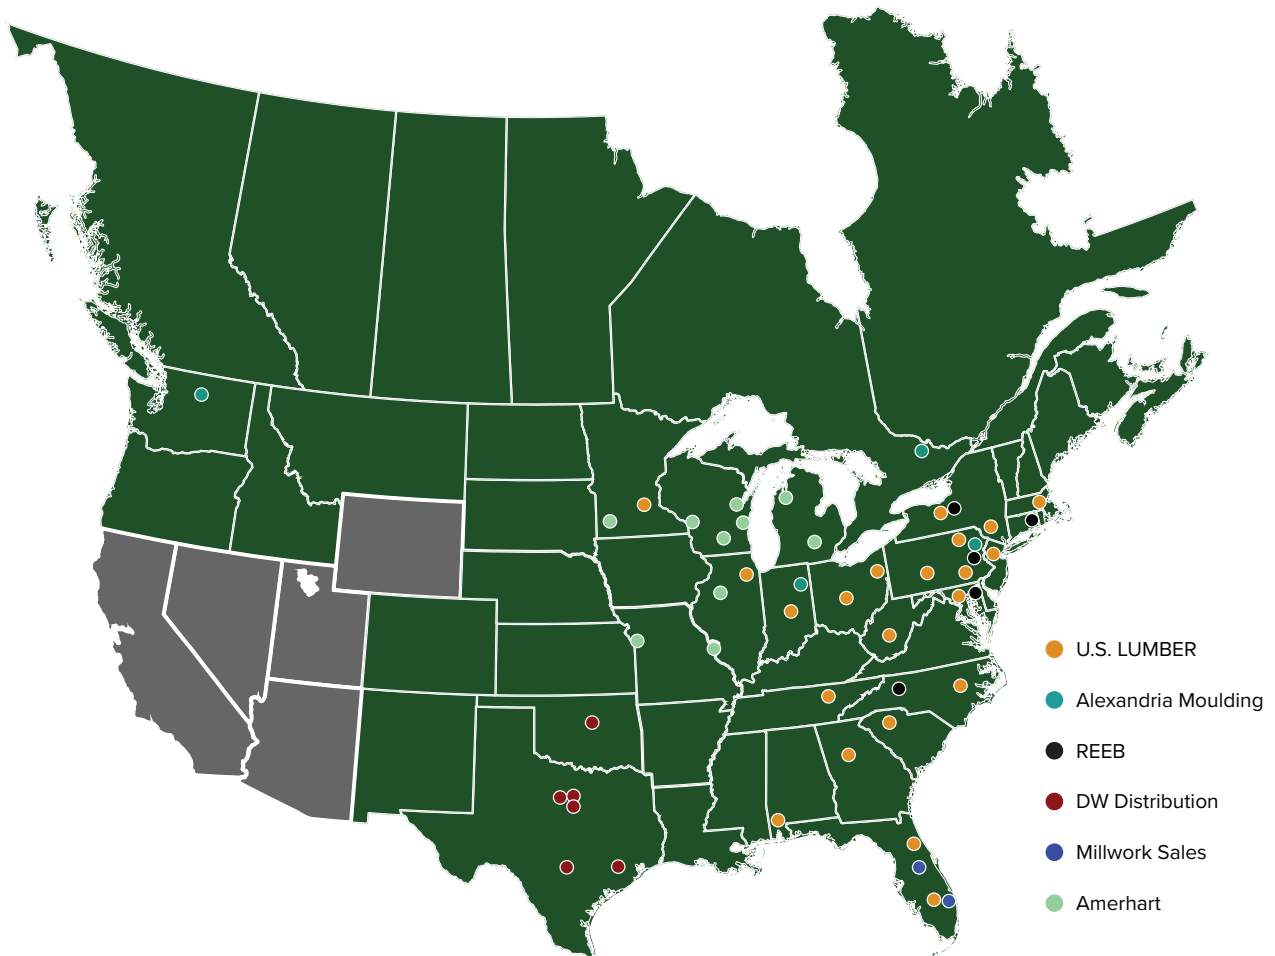

Fire Retardant

Lumber & Plywood

Contact your Amerhart sales representative to order or for additional information

Scan code
to visit
Amerhart.com

Our company

Specialty Building Products is a leading supplier of building materials serving dealers in the U.S. and Canada. We are the nation's leading source for specialty products, including engineered wood, decking, siding, columns, doors, moulding, and more.

operates under **6 trusted brands** with over **4,500+ employees** across 49 locations. We have more than **21,500,000 sq. ft. of storage capacity**, carrying **37,000+ product SKUs** from over **500 supplier partners**. Our fleet of **525+ trucks** delivers to **15,000+ dealer locations** throughout **U.S. and Canada**.