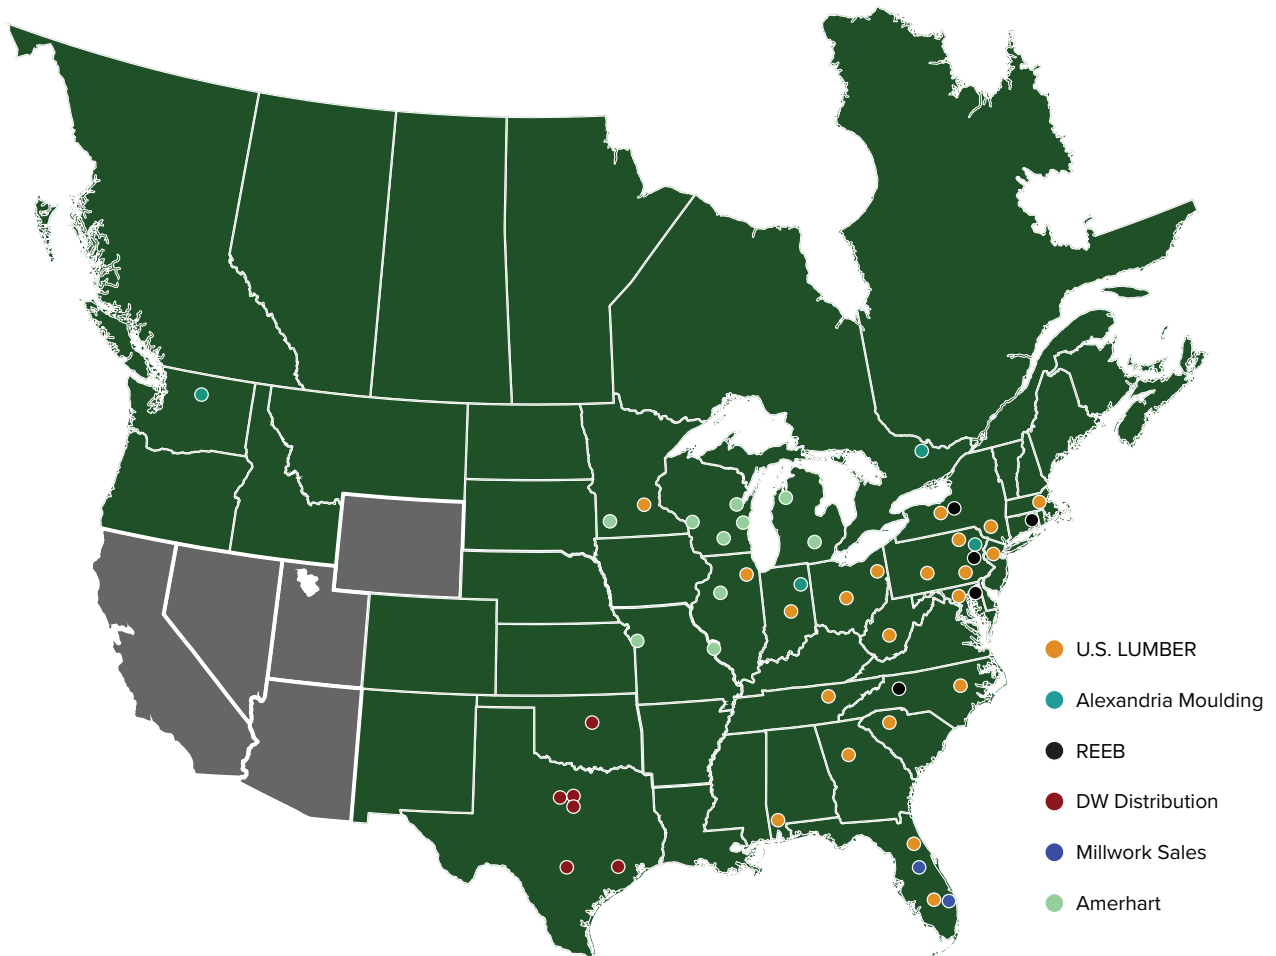

Boards

S4S ESLP
Oak, Maple, Poplar
Pattern Stock
Prefinished Products
Furring Strips

Treated

Lumber & Timber
Wood Foundations

Fire Retardant

Lumber & Plywood

Contact your Amerhart sales representative to order or for additional information

operates under **6 trusted brands** with over **4,500+ employees** across 49 locations. We have more than **21,500,000 sq. ft. of storage capacity**, carrying **37,000+ product SKUs** from over **500 supplier partners**. Our fleet of **525+ trucks** delivers to **15,000+ dealer locations** throughout **U.S. and Canada**.