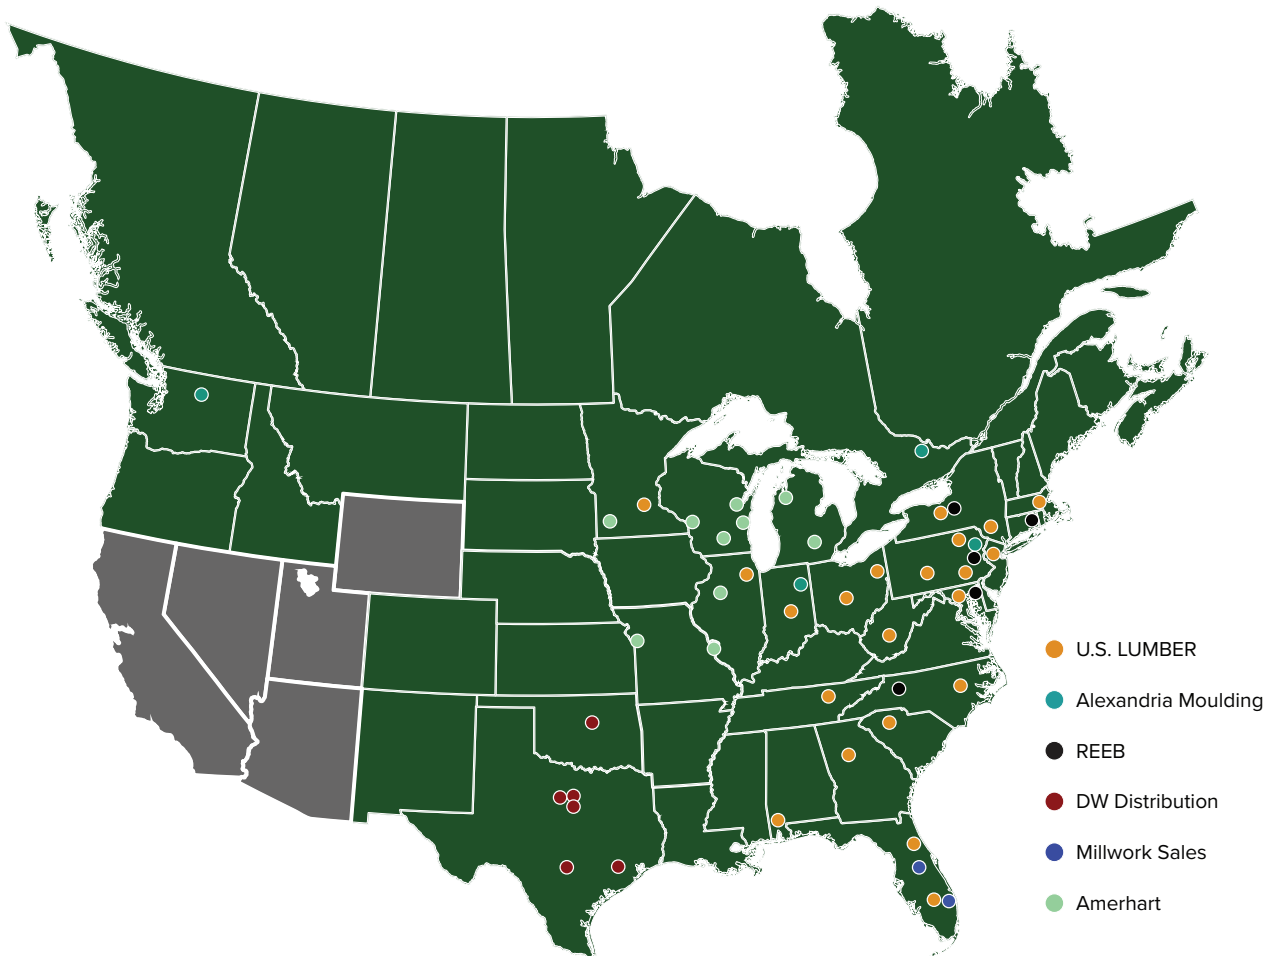

Wood Products

Boards

S4S ESLP
Oak, Maple, Poplar
Pattern Stock
Prefinished Products
Furring Strips

Fire Retardant

Lumber & Plywood

Scan code
to visit
Amerhart.com

Contact your Amerhart sales representative to order or for additional information

operates under **6 trusted brands** with over **4,500+ employees** across 49 locations. We have more than **21,500,000 sq. ft. of storage capacity**, carrying **37,000+ product SKUs** from over **500 supplier partners**. Our fleet of **525+ trucks** delivers to **15,000+ dealer locations** throughout **U.S. and Canada**.