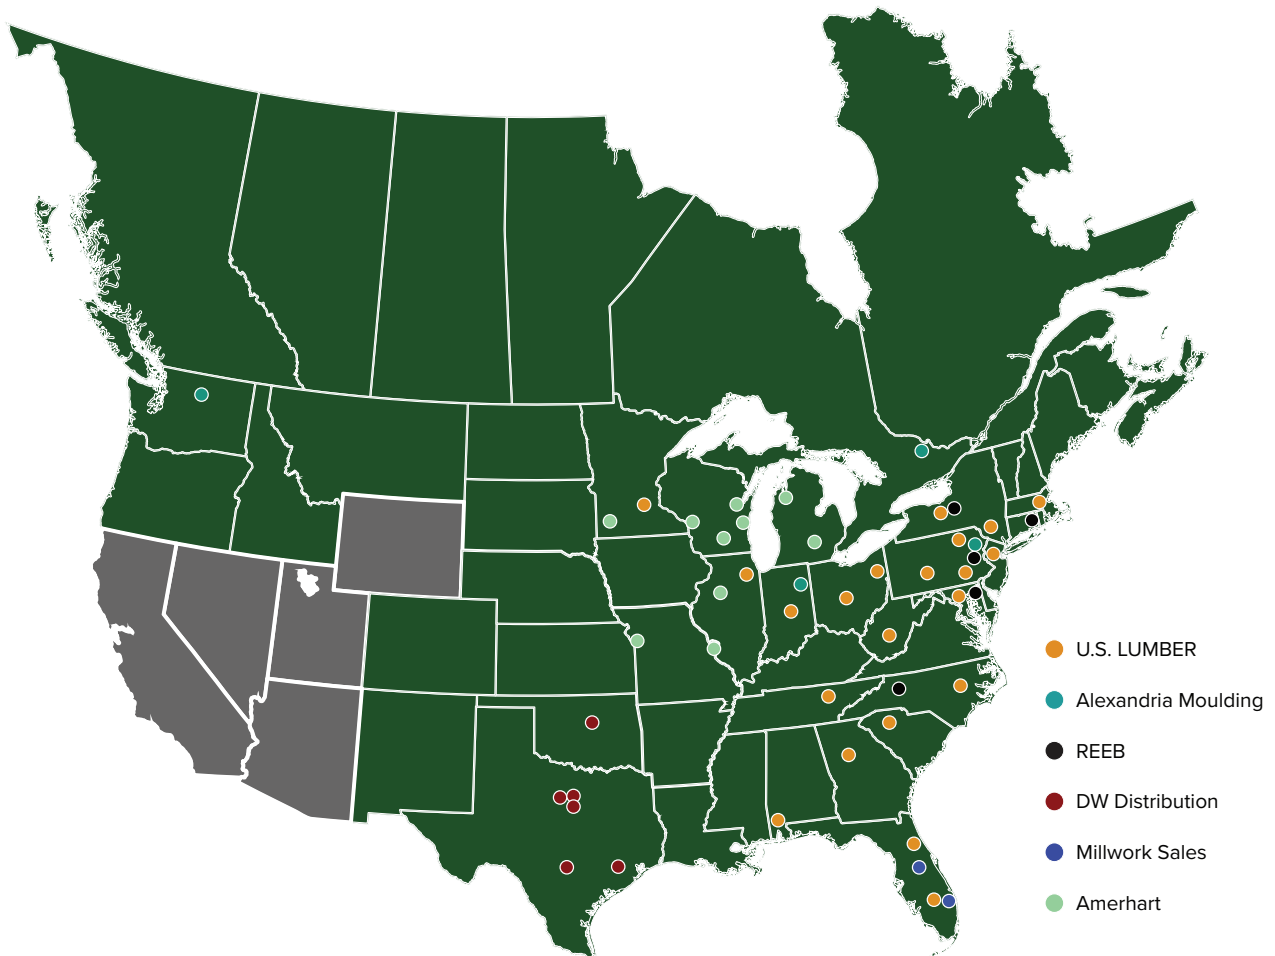

operates under **6 trusted brands** with over **4,500+ employees** across 49 locations. We have more than **21,500,000 sq. ft. of storage capacity**, carrying **37,000+ product SKUs** from over **500 supplier partners**. Our fleet of **525+ trucks** delivers to **15,000+ dealer locations** throughout **U.S. and Canada**.