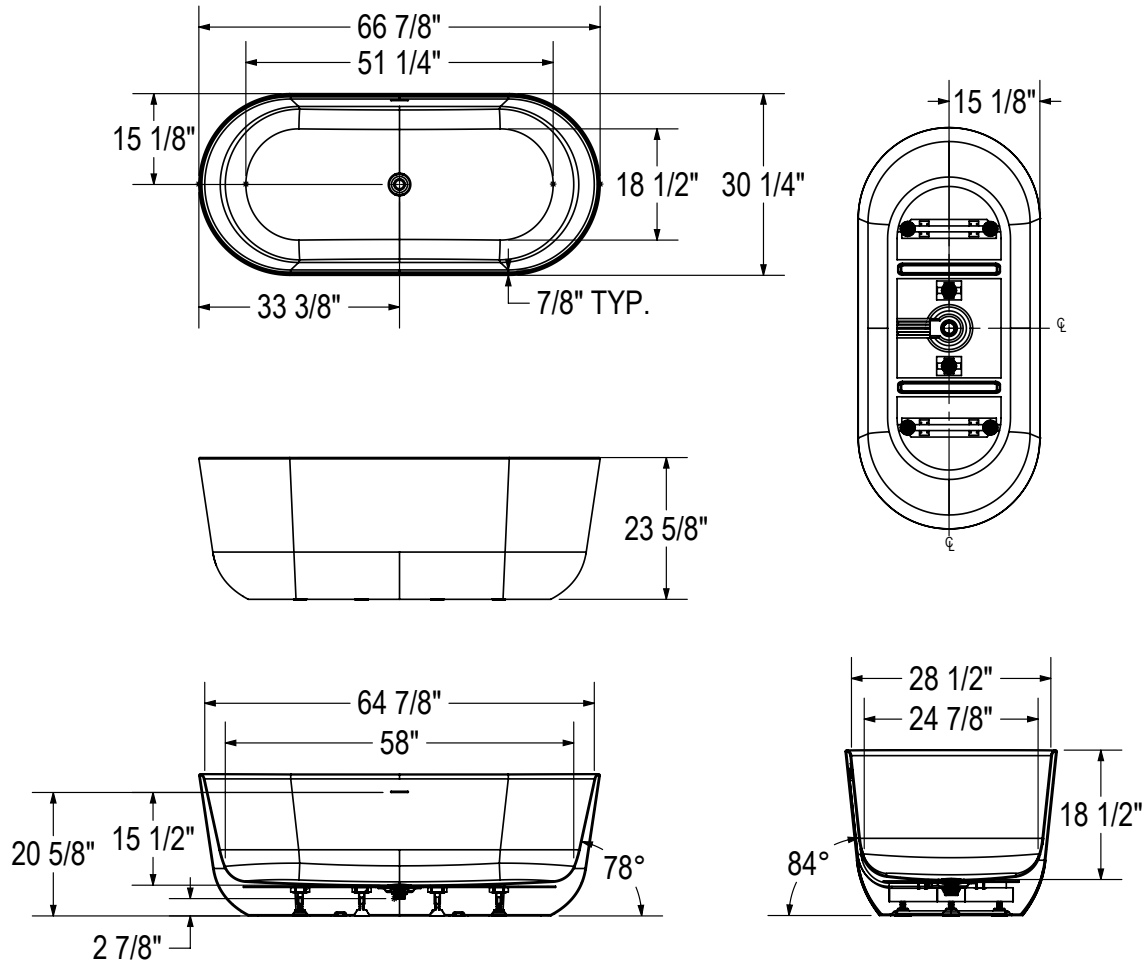

# Mirella

1-Piece Freestanding Tub | 60" x 29" x 27" | 67" x 29" x 27"

60" x 29" x 27"

All dimensions are approximate. Structure measurements must be verified against the unit to ensure proper fit.

67" x 29" x 27"

All dimensions are approximate. Structure measurements must be verified against the unit to ensure proper fit.

# Malibra

1-Piece Freestanding Tub | 67" x 30" x 24"

Description	Size	Model
Malibra	67" x 30" x 24"	107678-000-001-000

# Malibra

1-Piece Freestanding Tub | 67" x 30" x 24"

All dimensions are approximate. Structure measurements must be verified against the unit to ensure proper fit.