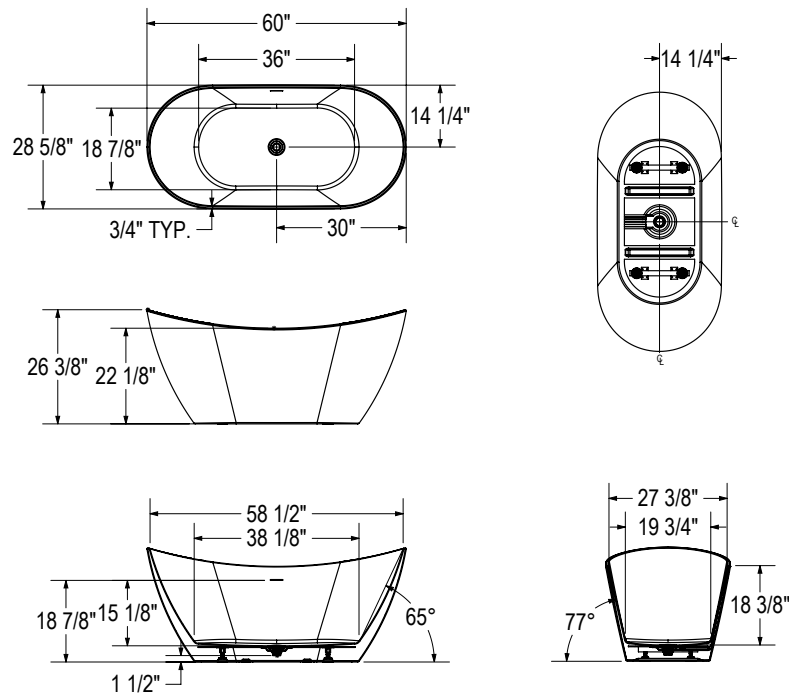

# Sinfoni

1-Piece Freestanding Tub | 59" x 28" x 26" | 67" x 29" x 27"

59" x 28" x 26"

67" x 29" x 27"

# Mirella

1-Piece Freestanding Tub | 60" x 29" x 27" | 67" x 29" x 27"

Description	Size	Model
Mirella 6029	60" x 29" x 27"	107676-000-001-000
Mirella 6729	67" x 29" x 27"	107677-000-001-000

## Features

- Trimless linear overflow and white pop-up drain to match any faucet finish
- Waste and overflow included and pre-installed to save time on installation
- Compatible with MAAX F2 Drain to save time and money on installation
- Seamless 1-piece minimalist design
- Hygienic, non-porous acrylic surface for easy cleaning
- Comes with leveling legs for ease of installation
- Centre drain

# Mirella

1-Piece Freestanding Tub | 60" x 29" x 27" | 67" x 29" x 27"

60" x 29" x 27"

All dimensions are approximate. Structure measurements must be verified against the unit to ensure proper fit.

67" x 29" x 27"