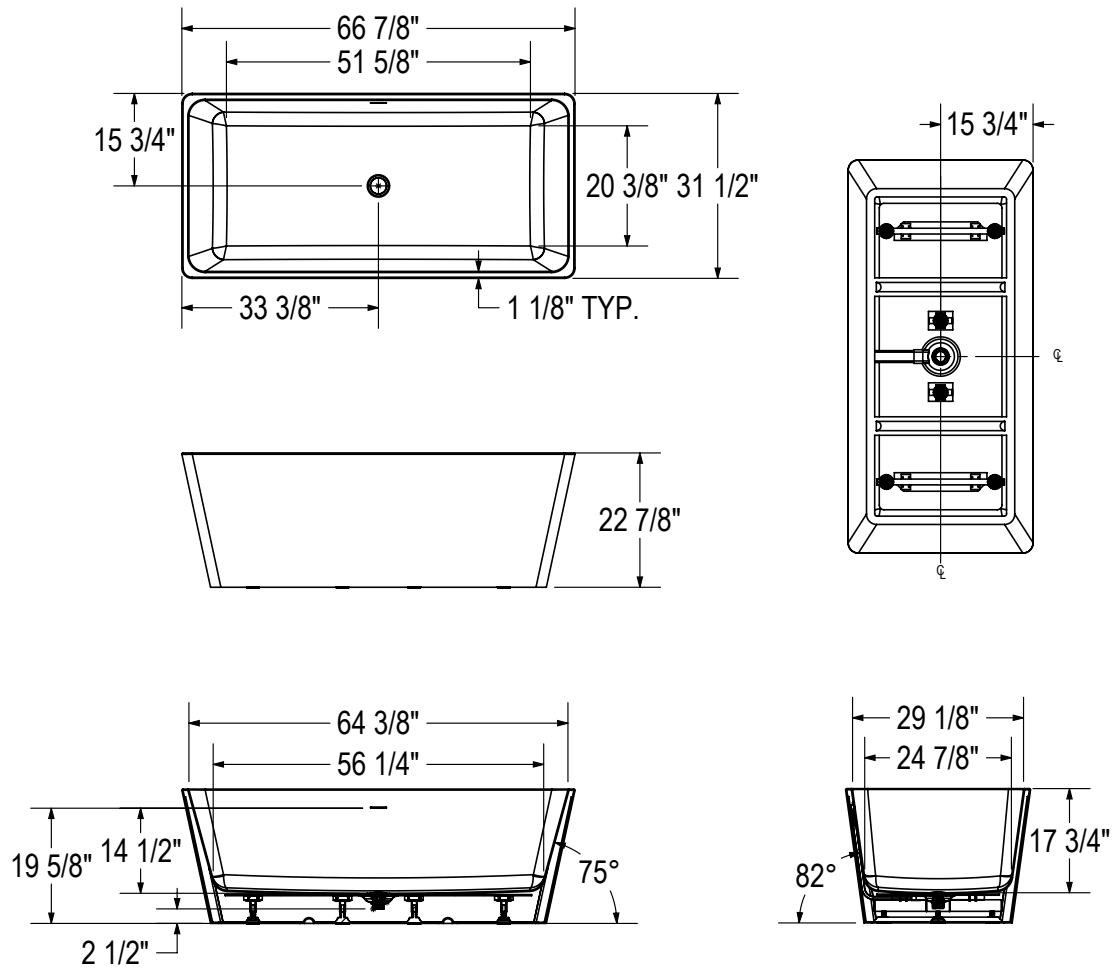

# Mirella

1-Piece Freestanding Tub | 60" x 29" x 27" | 67" x 29" x 27"

60" x 29" x 27"

All dimensions are approximate. Structure measurements must be verified against the unit to ensure proper fit.

67" x 29" x 27"

# Malibra

1-Piece Freestanding Tub | 67" x 30" x 24"

All dimensions are approximate. Structure measurements must be verified against the unit to ensure proper fit.

# Nota

1-Piece Freestanding Tub | 67" x 31" x 23"

Description	Size	Model
Nota	67" x 31" x 23"	107679-000-001-000

## 1-Piece Freestanding Tub | 67" x 31" x 23"

All dimensions are approximate. Structure measurements must be verified against the unit to ensure proper fit.