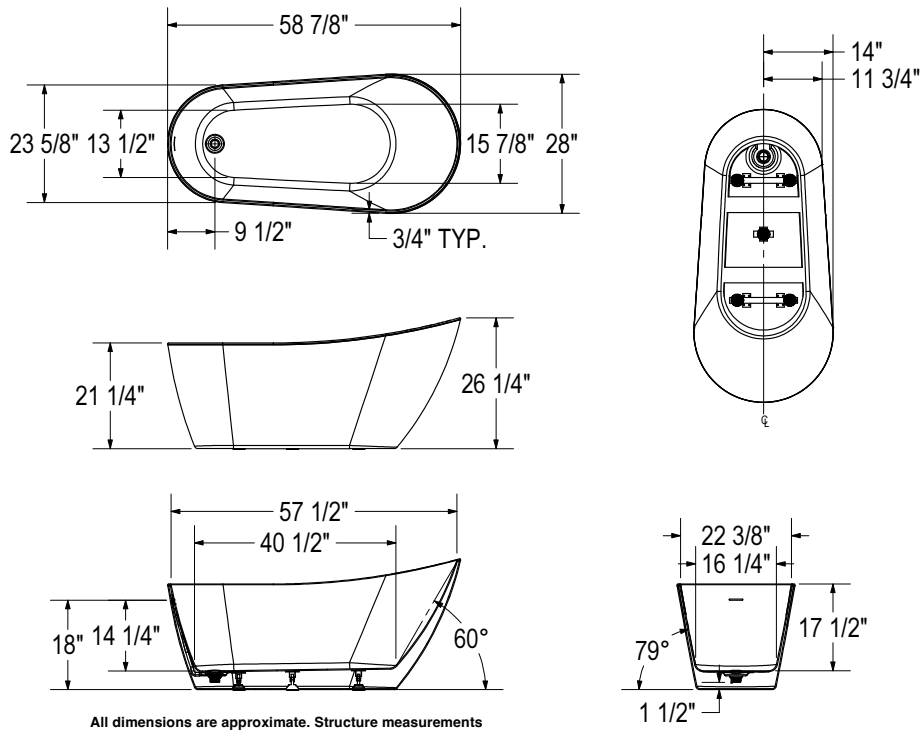

All dimensions are approximate. Structure measurements must be verified against the unit to ensure proper fit.

# Sinfoni

1-Piece Freestanding Tub | 59" x 28" x 26" | 67" x 29" x 27"

Description	Size	Model
Sinfoni 5928	59" x 28" x 26"	107681-000-001-000
Sinfoni 6729	67" x 29" x 27"	107680-000-001-000

# Sinfoni

1-Piece Freestanding Tub | 59" x 28" x 26" | 67" x 29" x 27"

59" x 28" x 26"

67" x 29" x 27"

# Mirella

1-Piece Freestanding Tub | 60" x 29" x 27" | 67" x 29" x 27"

60" x 29" x 27"

All dimensions are approximate. Structure measurements must be verified against the unit to ensure proper fit.

67" x 29" x 27"