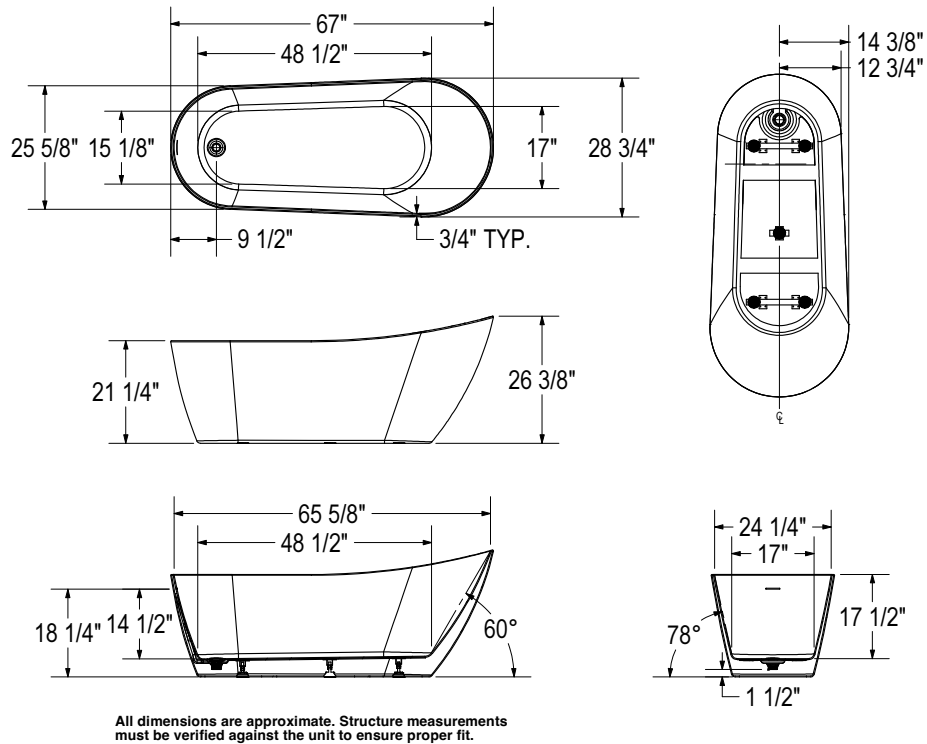

# Sinfoni

1-Piece Freestanding Tub | 59" x 28" x 26" | 67" x 29" x 27"

Description	Size	Model
Sinfoni 5928	59" x 28" x 26"	107681-000-001-000
Sinfoni 6729	67" x 29" x 27"	107680-000-001-000

## Features

- Trimless linear overflow and white pop-up drain to match any faucet finish
- Waste and overflow included and pre-installed to save time on installation
- Compatible with MAAX F2 Drain to save time and money on installation
- Seamless 1-piece minimalist design
- Hygienic, non-porous acrylic surface for easy cleaning
- Comes with leveling legs for ease of installation
- End drain

# Sinfoni

1-Piece Freestanding Tub | 59" x 28" x 26" | 67" x 29" x 27"

59" x 28" x 26"

67" x 29" x 27"

# Mirella

1-Piece Freestanding Tub | 60" x 29" x 27" | 67" x 29" x 27"

Description	Size	Model
Mirella 6029	60" x 29" x 27"	107676-000-001-000
Mirella 6729	67" x 29" x 27"	107677-000-001-000