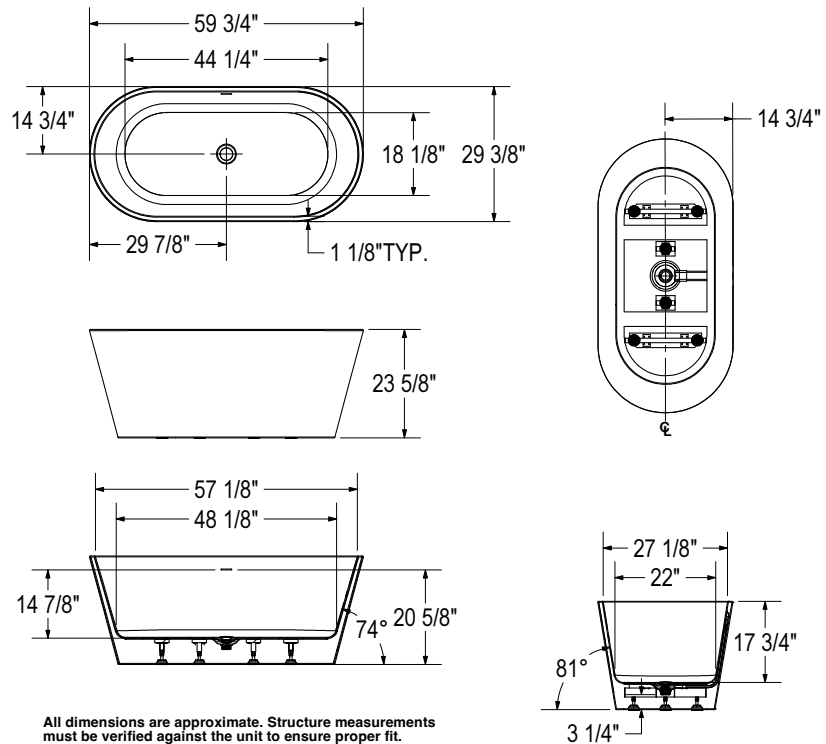

# Chorale

1-Piece Freestanding Tub | 60" x 30" x 24" | 67" x 31" x 23"

**25**  
YEAR  
WARRANTY

Description	Size	Model
Chorale 6030	60" x 30" x 24"	107675-000-001-000
Chorale 6030 - Black Skirt	60" x 30" x 24"	107675-000-001-100
Chorale 6731	67" x 31" x 23"	107674-000-001-000
Chorale 6731 - Black Skirt	67" x 31" x 23"	107674-000-001-100

# Chorale

1-Piece Freestanding Tub | 60" x 30" x 24" | 67" x 31" x 23"

60" x 30" x 24"

All dimensions are approximate. Structure measurements must be verified against the unit to ensure proper fit.

67" x 31" x 23"

# Nota

1-Piece Freestanding Tub | 67" x 31" x 23"

Description	Size	Model
Nota	67" x 31" x 23"	107679-000-001-000

## 1-Piece Freestanding Tub | 67" x 31" x 23"

All dimensions are approximate. Structure measurements must be verified against the unit to ensure proper fit.