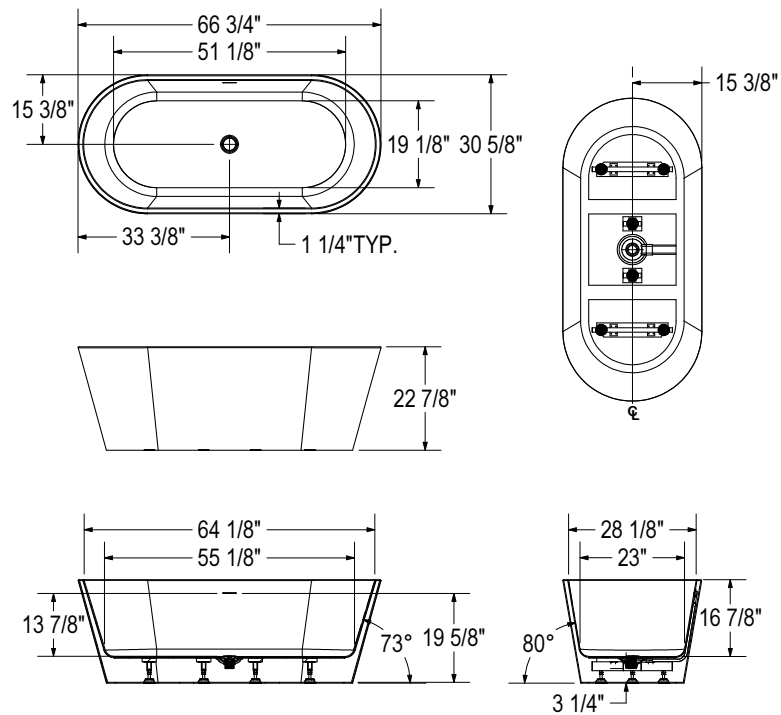

# Chorale

1-Piece Freestanding Tub | 60" x 30" x 24" | 67" x 31" x 23"

60" x 30" x 24"

All dimensions are approximate. Structure measurements must be verified against the unit to ensure proper fit.

67" x 31" x 23"

All dimensions are approximate. Structure measurements must be verified against the unit to ensure proper fit.

# Sinfoni

1-Piece Freestanding Tub | 59" x 28" x 26" | 67" x 29" x 27"

Description	Size	Model
Sinfoni 5928	59" x 28" x 26"	107681-000-001-000
Sinfoni 6729	67" x 29" x 27"	107680-000-001-000

## 1-Piece Freestanding Tub | 67" x 31" x 23"

All dimensions are approximate. Structure measurements must be verified against the unit to ensure proper fit.