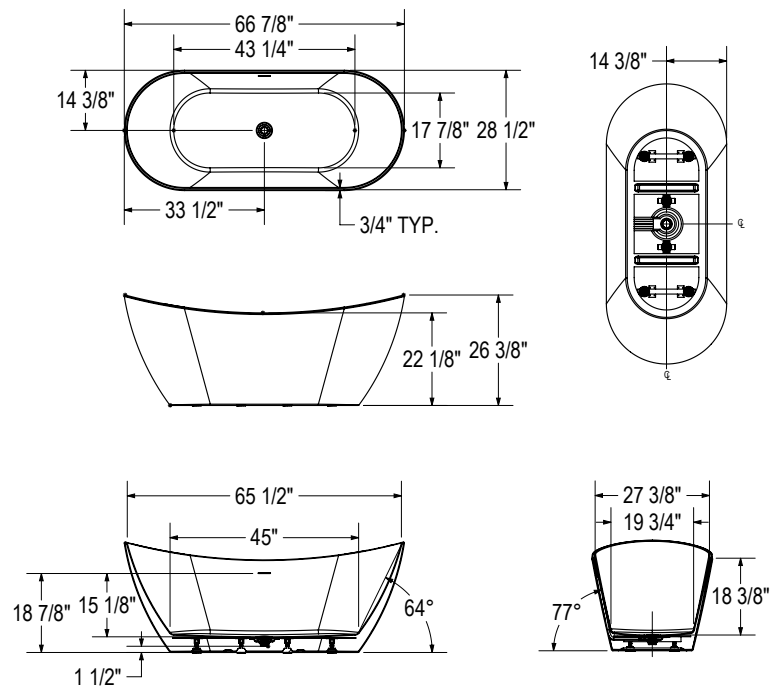

# Mirella

1-Piece Freestanding Tub | 60" x 29" x 27" | 67" x 29" x 27"

60" x 29" x 27"

All dimensions are approximate. Structure measurements must be verified against the unit to ensure proper fit.

67" x 29" x 27"

All dimensions are approximate. Structure measurements must be verified against the unit to ensure proper fit.

# Malibra

1-Piece Freestanding Tub | 67" x 30" x 24"

Description	Size	Model
Malibra	67" x 30" x 24"	107678-000-001-000

# Malibra

1-Piece Freestanding Tub | 67" x 30" x 24"

All dimensions are approximate. Structure measurements must be verified against the unit to ensure proper fit.