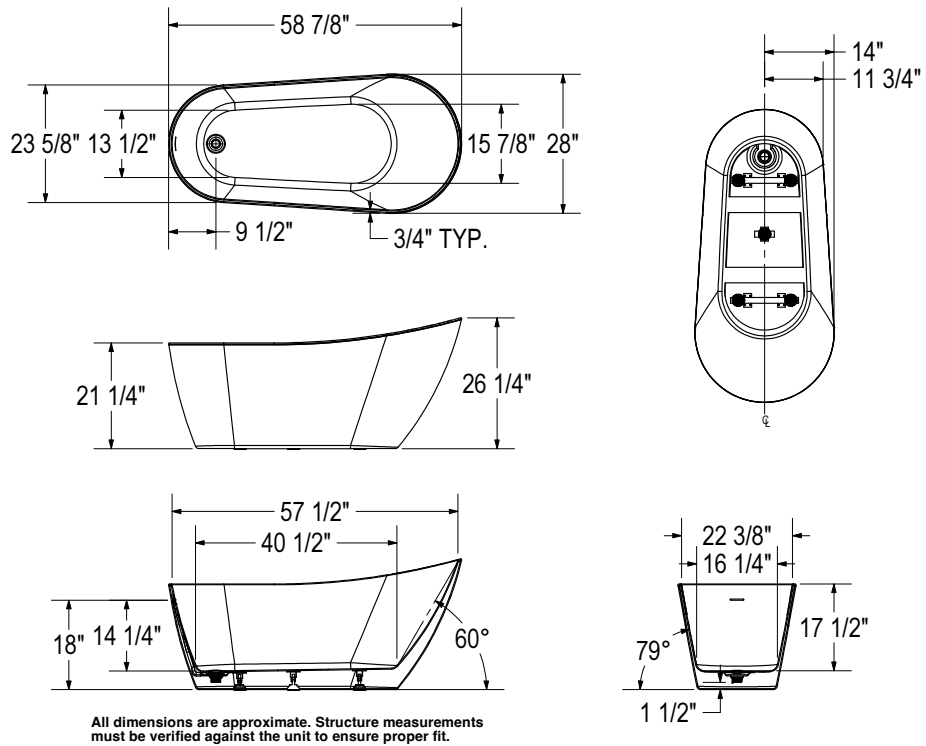

# Sinfoni

1-Piece Freestanding Tub | 59" x 28" x 26" | 67" x 29" x 27"

Description	Size	Model
Sinfoni 5928	59" x 28" x 26"	107681-000-001-000
Sinfoni 6729	67" x 29" x 27"	107680-000-001-000

# Sinfoni

1-Piece Freestanding Tub | 59" x 28" x 26" | 67" x 29" x 27"

59" x 28" x 26"

67" x 29" x 27"

# Mirella

1-Piece Freestanding Tub | 60" x 29" x 27" | 67" x 29" x 27"

60" x 29" x 27"

All dimensions are approximate. Structure measurements must be verified against the unit to ensure proper fit.

67" x 29" x 27"

# Malibra

1-Piece Freestanding Tub | 67" x 30" x 24"

Description	Size	Model
Malibra	67" x 30" x 24"	107678-000-001-000