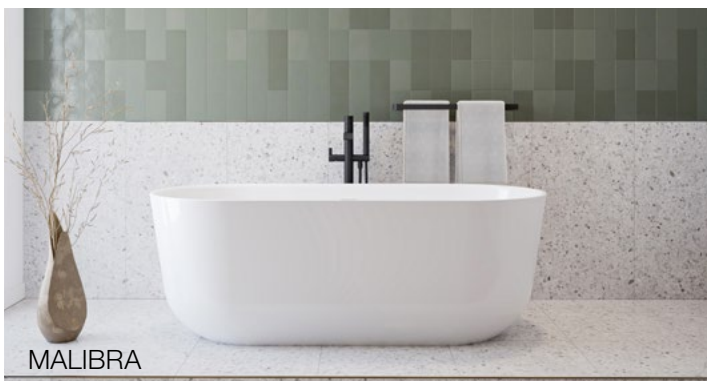

## Designed with you in mind!

- Seamless 1-piece minimalist design
- Trimless linear overflow and white pop-up drain to match any faucet finish
- Hygienic, non-porous acrylic surface for easy cleaning

- Waste and overflow included and pre-installed to save time on installation
- Comes with leveling legs for ease of installation
- Compatible with MAAX F2 Drain to save time and money on installation