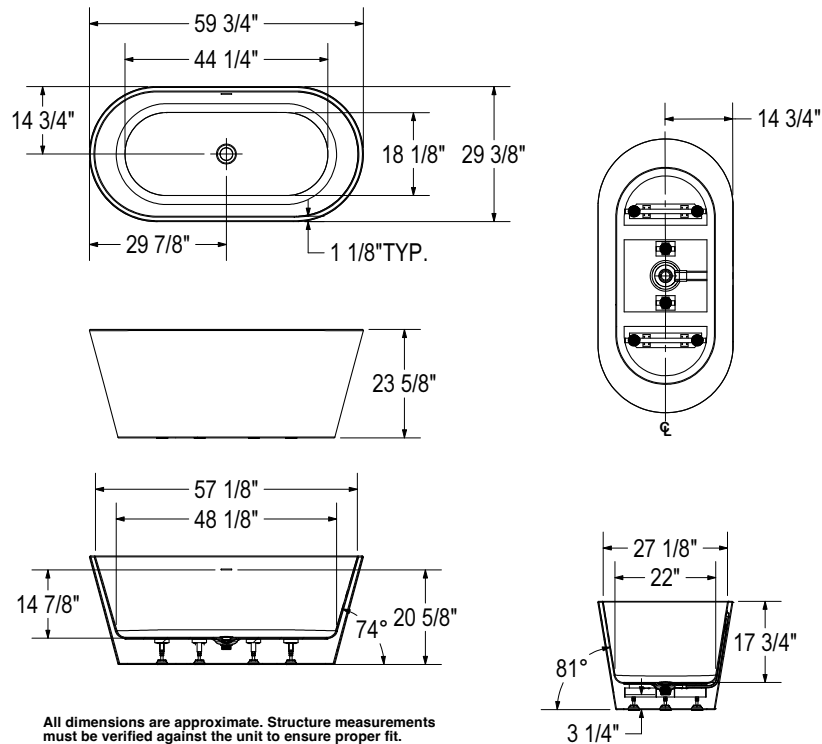

Chorale

1-Piece Freestanding Tub | 60" x 30" x 24" | 67" x 31" x 23"

60" x 30" x 24"