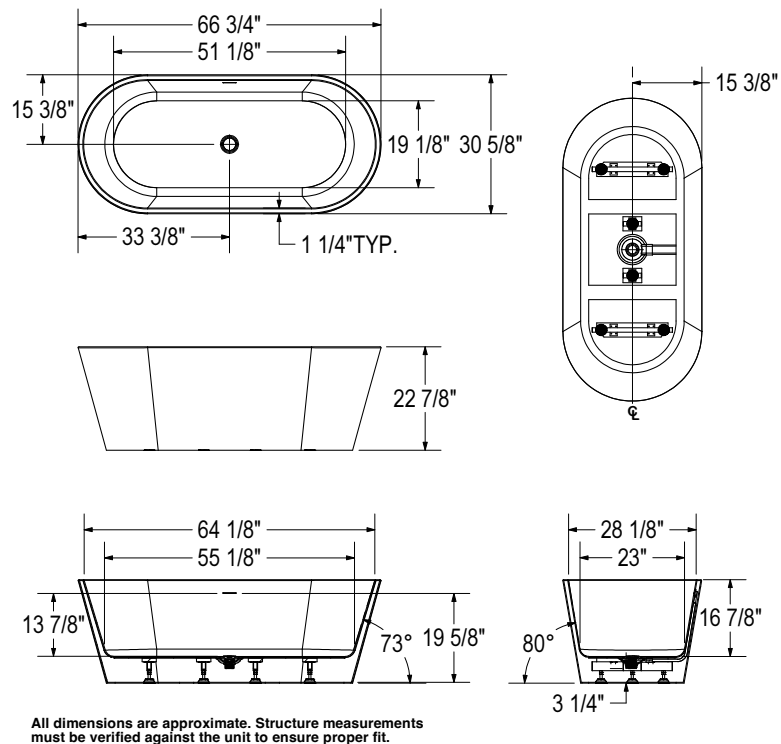

## Features

- Trimless linear overflow and white pop-up drain to match any faucet finish
- Waste and overflow included and pre-installed to save time on installation
- Compatible with MAAX F2 Drain to save time and money on installation
- Seamless 1-piece minimalist design
- Hygienic, non-porous acrylic surface for easy cleaning
- Comes with leveling legs for ease of installation
- Centre drain

# Chorale

1-Piece Freestanding Tub | 60" x 30" x 24" | 67" x 31" x 23"

60" x 30" x 24"

67" x 31" x 23"

# Sinfoni

1-Piece Freestanding Tub | 59" x 28" x 26" | 67" x 29" x 27"

Description	Size	Model
Sinfoni 5928	59" x 28" x 26"	107681-000-001-000
Sinfoni 6729	67" x 29" x 27"	107680-000-001-000

## 1-Piece Freestanding Tub | 67" x 31" x 23"

All dimensions are approximate. Structure measurements must be verified against the unit to ensure proper fit.