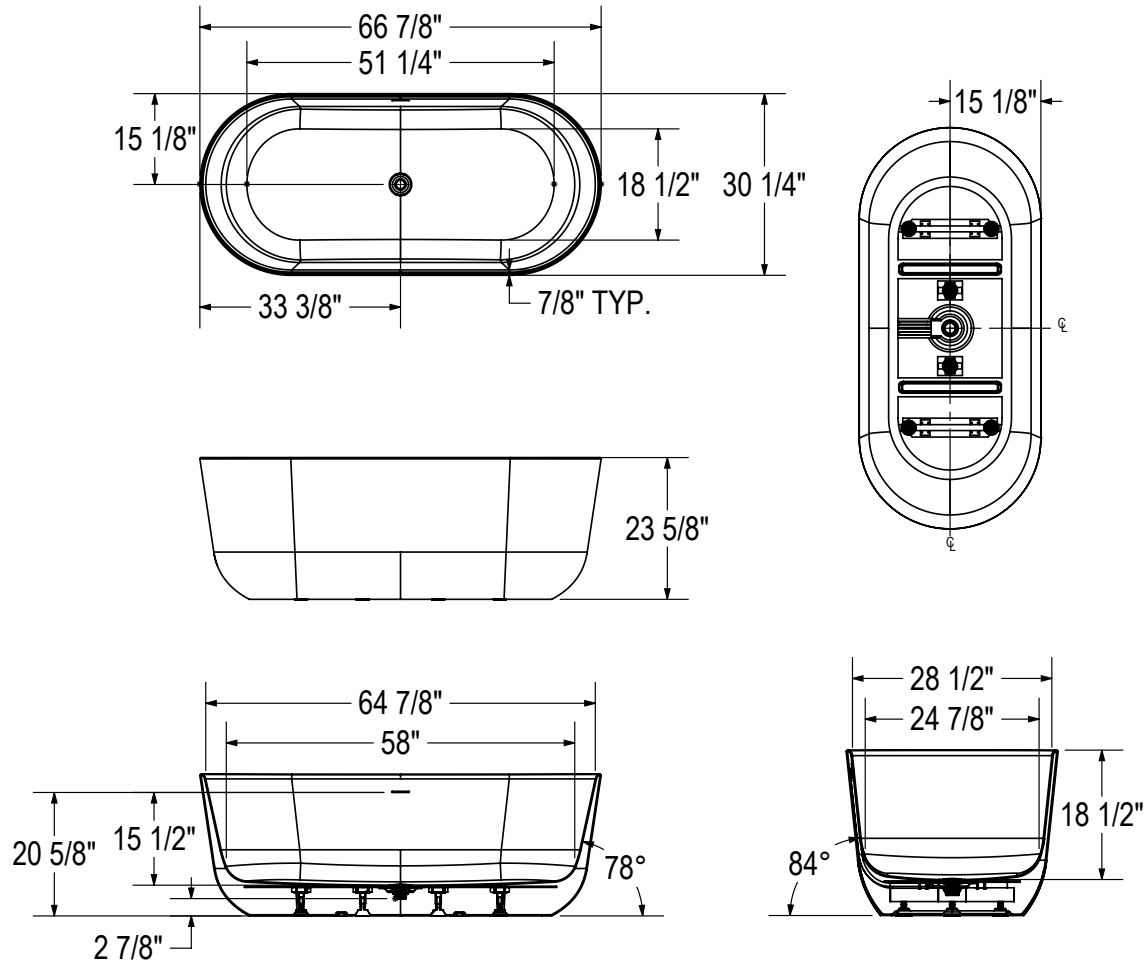

# Mirella

1-Piece Freestanding Tub | 60" x 29" x 27" | 67" x 29" x 27"

60" x 29" x 27"

All dimensions are approximate. Structure measurements must be verified against the unit to ensure proper fit.

67" x 29" x 27"

All dimensions are approximate. Structure measurements must be verified against the unit to ensure proper fit.

# Malibra

1-Piece Freestanding Tub | 67" x 30" x 24"

Description	Size	Model
Malibra	67" x 30" x 24"	107678-000-001-000

# Malibra

1-Piece Freestanding Tub | 67" x 30" x 24"

All dimensions are approximate. Structure measurements must be verified against the unit to ensure proper fit.