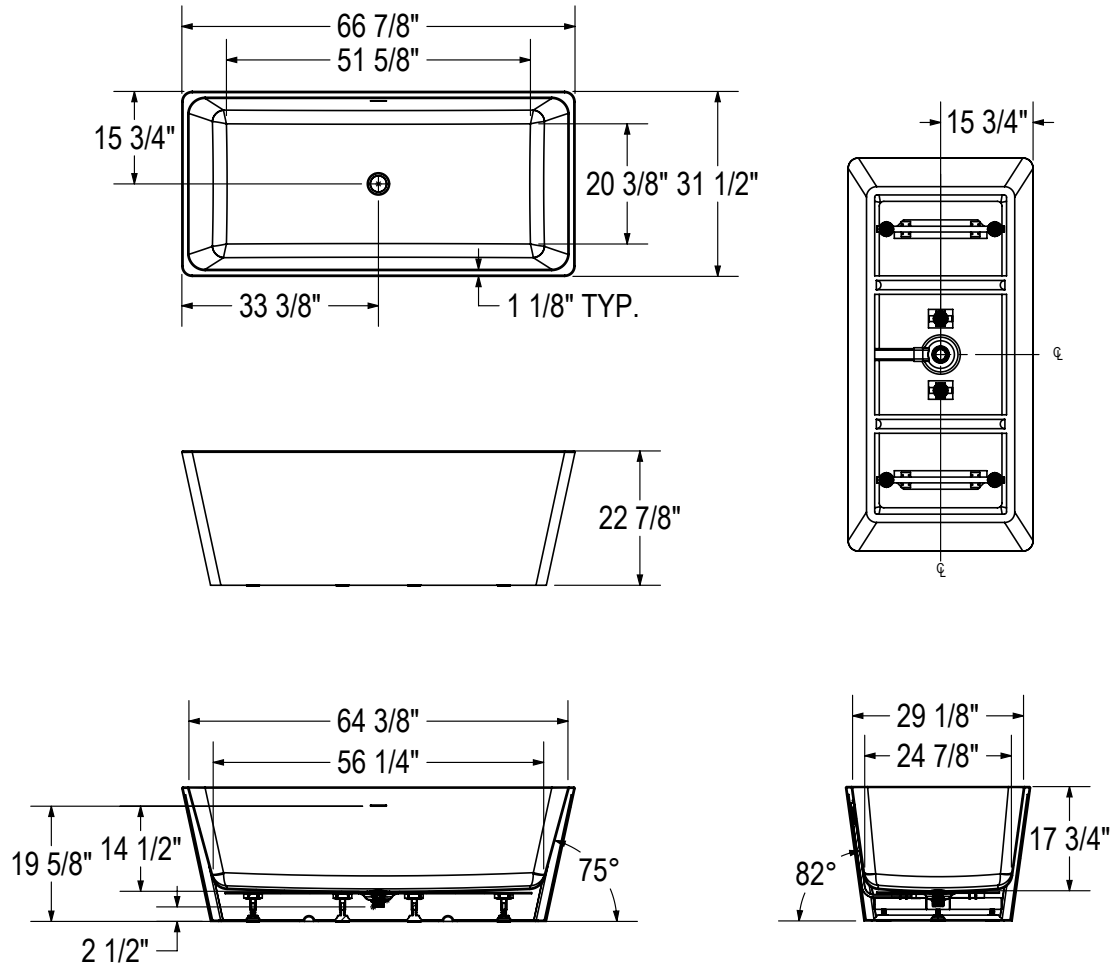

# Mirella

1-Piece Freestanding Tub | 60" x 29" x 27" | 67" x 29" x 27"

60" x 29" x 27"

All dimensions are approximate. Structure measurements must be verified against the unit to ensure proper fit.

67" x 29" x 27"

# Malibra

1-Piece Freestanding Tub | 67" x 30" x 24"

All dimensions are approximate. Structure measurements must be verified against the unit to ensure proper fit.

# Nota

1-Piece Freestanding Tub | 67" x 31" x 23"

Description	Size	Model
Nota	67" x 31" x 23"	107679-000-001-000

## 1-Piece Freestanding Tub | 67" x 31" x 23"

All dimensions are approximate. Structure measurements must be verified against the unit to ensure proper fit.