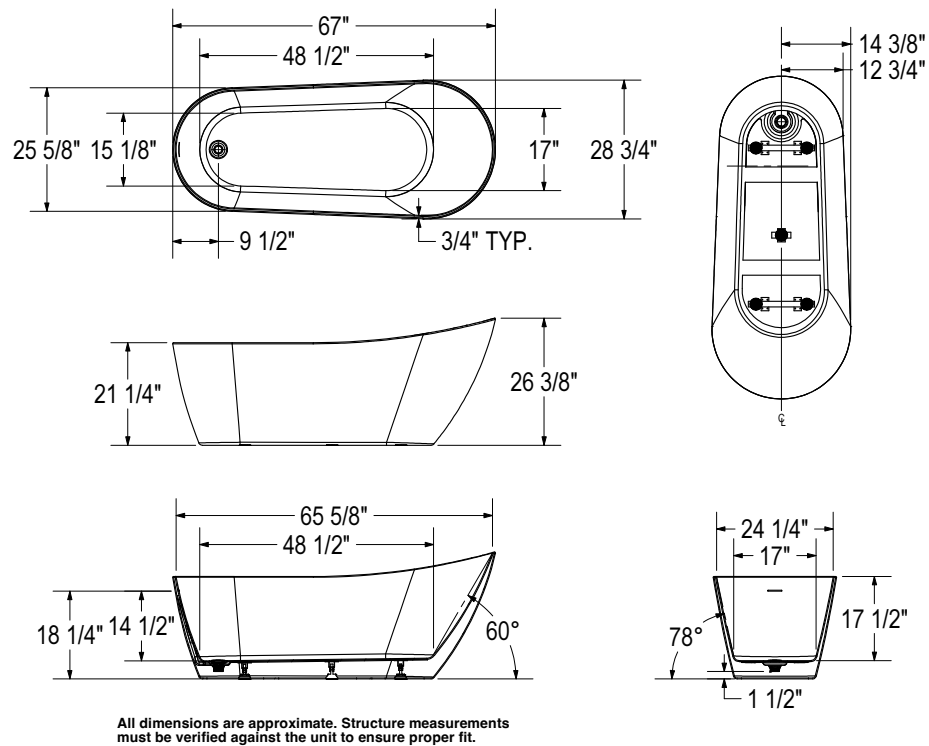

# Sinfoni

1-Piece Freestanding Tub | 59" x 28" x 26" | 67" x 29" x 27"

Description	Size	Model
Sinfoni 5928	59" x 28" x 26"	107681-000-001-000
Sinfoni 6729	67" x 29" x 27"	107680-000-001-000

## Features

- Trimless linear overflow and white pop-up drain to match any faucet finish
- Waste and overflow included and pre-installed to save time on installation
- Compatible with MAAX F2 Drain to save time and money on installation
- Seamless 1-piece minimalist design
- Hygienic, non-porous acrylic surface for easy cleaning
- Comes with leveling legs for ease of installation
- End drain

# Sinfoni

1-Piece Freestanding Tub | 59" x 28" x 26" | 67" x 29" x 27"

59" x 28" x 26"

67" x 29" x 27"

# Mirella

1-Piece Freestanding Tub | 60" x 29" x 27" | 67" x 29" x 27"

Description	Size	Model
Mirella 6029	60" x 29" x 27"	107676-000-001-000
Mirella 6729	67" x 29" x 27"	107677-000-001-000