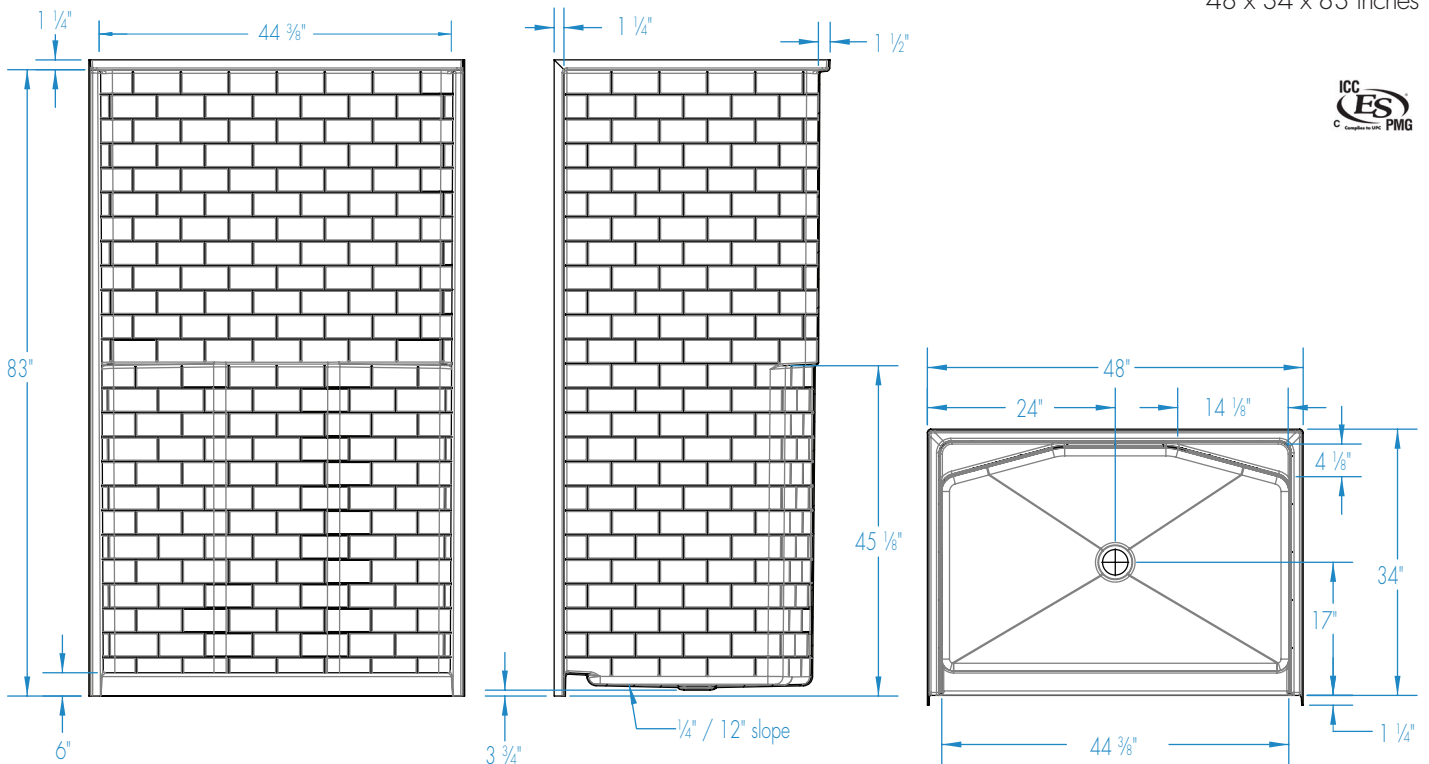

14834STTM – EVERYDAY SHOWERS

48 x 34 x 83 inches

FEATURES

- Shower stall
- Subway tile finish
- Above-floor rough
- Molded toiletry shelves
- Center drain
- AcrylX™ applied acrylic surface
- Lifetime limited warranty

COLOR OPTIONS

Stock	Upgraded	Premium
White	Almond Linen/Biscuit Bone	Black Mexican Sand Sand Bar Sterling Silver

14834STTM

48 x 34 x 83 inches

FEATURES Dimensional Tolerance $\pm 3/64"$. Dimensions needed for site preparation should be measured from the unit. Aquatic assumes no responsibility for preparatory work.

Model #	Material	Wall Finish	Pieces	Drain	Seat	Net Wt. lbs.	Pkg. Wt. lbs.
Shower #14834STTM	AcrylX™	Subway Tile	1	Center	—	119	124

DIMENSIONS

Specifications	inches
Width: Overall / Net	48
Depth: Overall / Net	35 1/4 / 34
Height: Overall / Net	84 1/4 / 83
Enclosure Opening	44 3/8
Skirt Height	6
Drain Rough-In (from Back Wall)	17
Drain Rough-In (from Side Wall)	24
Drain: Diameter / Clearance	3 1/4 / 3 3/4

FRAMING DIMENSIONS inches

Type	D Depth	W Width	H Height	A	B	C
Alcove	35 1/4	48 1/8	—	Box Out	24	17