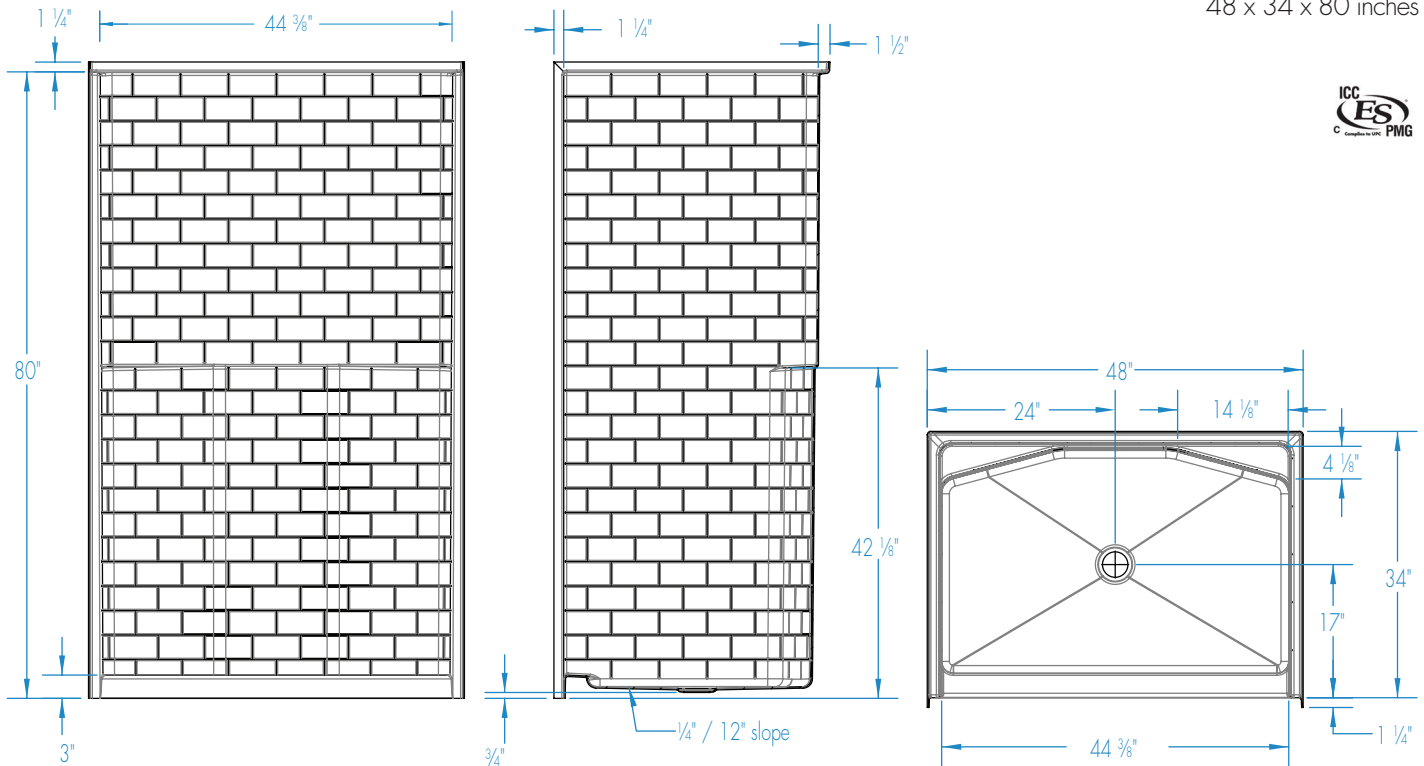

14834STT – EVERYDAY SHOWERS

48 x 34 x 80 inches

FEATURES

- Shower stall
- Subway tile finish
- Molded toiletry shelves
- Center drain
- AcrylX™ applied acrylic surface
- Lifetime limited warranty

OPTIONS

- Grab bar reinforcement
- Factory installed assisted care grab bars
- Brass shower drain

14834STT

48 x 34 x 80 inches

FEATURES Dimensional Tolerance $\pm 3/64"$. Dimensions needed for site preparation should be measured from the unit. Aquatic assumes no responsibility for preparatory work.

Model #	Material	Wall Finish	Pieces	Drain	Seat	Net Wt. lbs.	Pkg. Wt. lbs.
Shower #14834STT	AcrylX™	Subway Tile	1	Center	—	119	124

DIMENSIONS

Specifications	inches
Width: Overall / Net	48
Depth: Overall / Net	35 1/4 / 34
Height: Overall / Net	81 1/4 / 80
Enclosure Opening	44 3/8
Skirt Height	3
Drain Rough-In (from Back Wall)	17
Drain Rough-In (from Side Wall)	24
Drain: Diameter / Clearance	3 1/4 / 3/4

FRAMING DIMENSIONS inches

Type	D Depth	W Width	H Height	A	B	C
Alcove	35 1/4	48 1/8	—	Box Out	24	17