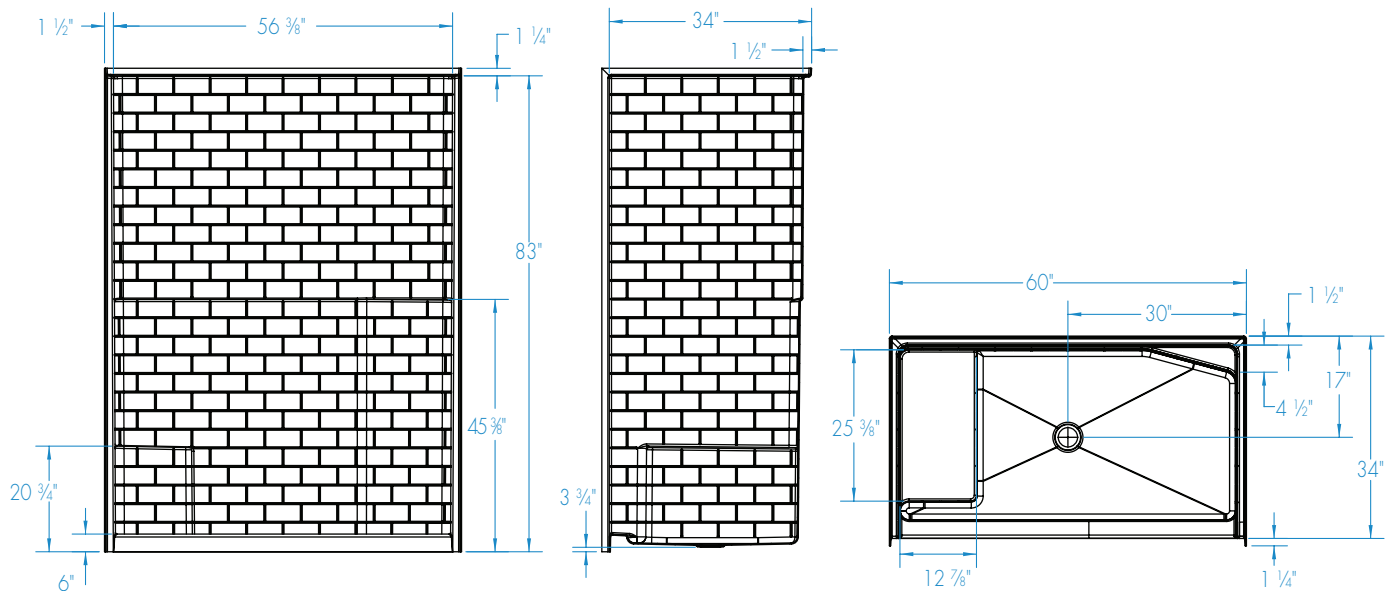

16034STTSM – EVERYDAY SHOWERS

60 x 34 x 83 inches

FEATURES

- Shower stall
- Subway tile
- Above-floor rough
- Molded seat (Left or right hand)
- Molded toiletry shelf
- Slip-resistant textured bottom
- Center drain
- AcrylX™ applied acrylic surface
- Lifetime limited warranty

COLOR OPTIONS

Stock	Upgraded	Premium
White	Almond Linen/Biscuit Bone	Black Mexican Sand Sand Bar Sterling Silver

16034STTSM

60 x 34 x 83 inches

FEATURES Dimensional Tolerance $\pm \frac{3}{8}$ ". Dimensions needed for site preparation should be measured from the unit. Aquatic assumes no responsibility for preparatory work.

Model #	Material	Wall Finish	Pieces	Drain	Seat	Net Wt. lbs.	Pkg. Wt. lbs.
AFR Shower #16034STTSM	AcrylX™	Subway Tile	1	Center	1 seat (LH or RH)	147	150

DIMENSIONS

Specifications	inches
Width: Overall / Net	60
Depth: Overall / Net	35 1/4 / 34
Height: Overall / Net	84 1/4 / 83
Enclosure Opening	56 3/8
Skirt Height	6
Drain Rough-In (from Back Wall)	17
Drain Rough-In (from Side Wall)	30
Drain: Diameter / Clearance	3 1/4 / 3 3/4

FRAMING DIMENSIONS inches

Type	D Depth	W Width	H Height	A	B	C
Alcove	35 1/4	60 1/8	-	Box Out	30	17