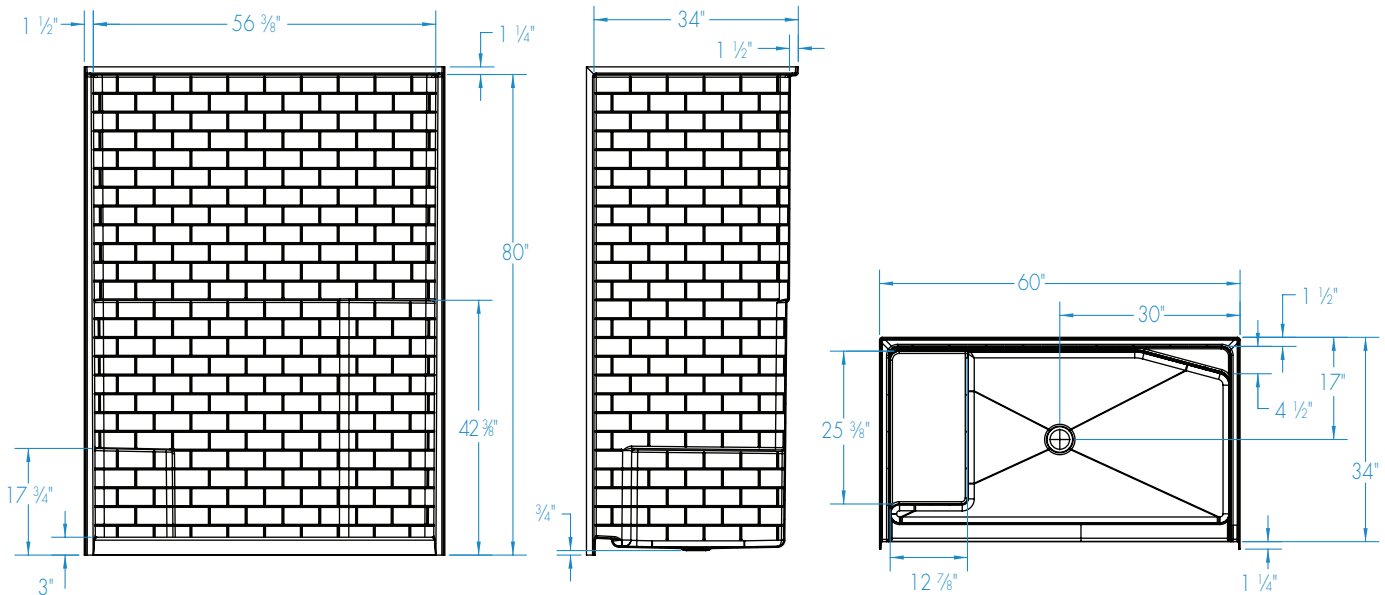

# 16034STTS

60 x 34 x 80 inches

**FEATURES** Dimensional Tolerance  $\pm \frac{3}{8}$ ". Dimensions needed for site preparation should be measured from the unit. Aquatic assumes no responsibility for preparatory work.

## DIMENSIONS

| Specifications                  | inches      |
|---------------------------------|-------------|
| Width: Overall / Net            | 60          |
| Depth: Overall / Net            | 35 1/4 / 34 |
| Height: Overall / Net           | 81 1/4 / 80 |
| Enclosure Opening               | 56 3/8      |
| Skirt Height                    | 3           |
| Drain Rough-In (from Back Wall) | 17          |
| Drain Rough-In (from Side Wall) | 30          |
| Drain: Diameter / Clearance     | 3 1/4 / 3/4 |