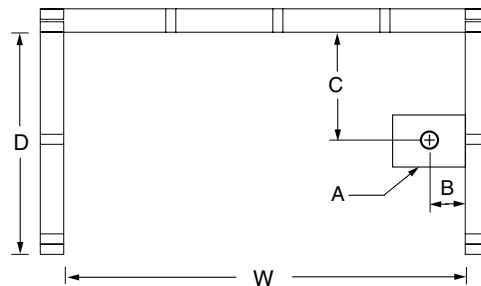

FRAMING DIMENSIONS inches

Type	D Depth	W Width	H Height	A	B	C
Alcove	31 1/2	60 1/8	-	Box Out	2 5/8	13 7/8

SUMP DATA

Top of Drain to Bottom of Overflow	Capacity to Overflow gal	Min. Operating Capacity gal	WIDTH @ centerline		DEPTH @ centerline	
			Top	Bottom	Top	Bottom
10 3/8	44	-	52 1/4	43 1/2	24 1/2	21 3/4