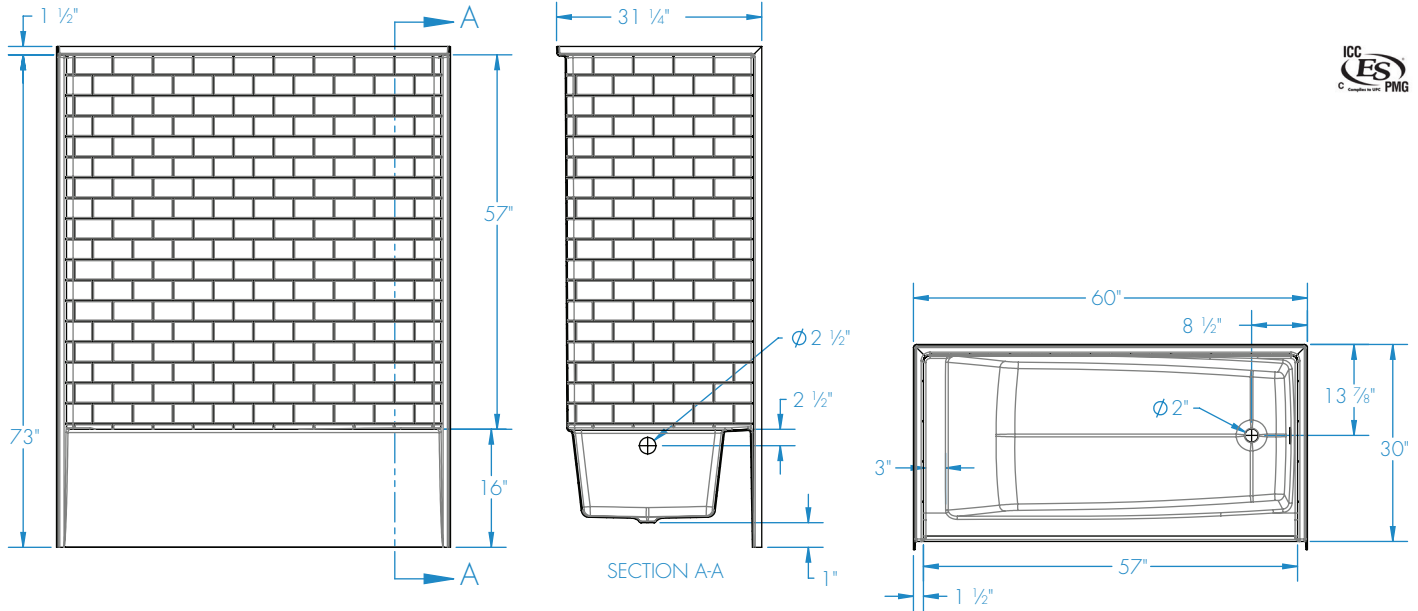

6030STT – EVERYDAY TUB/SHOWERS

60 x 30 x 73 inches

FEATURES

- Tub-shower
- Subway tile finish
- Ergonomic backrest
- Slip-resistant textured bottom
- Left or right hand drain
- AcrylX™ applied acrylic surface
- Lifetime limited warranty

COLOR OPTIONS

Stock	Upgraded	Premium
White	Almond Biscuit/Linen Bone	Black Mexican Sand Sand Bar Sterling Silver

6030STT

60 x 30 x 73 inches

FEATURES lbs Dimensional Tolerance $\pm 3/8"$. Dimensions needed for site preparation should be measured from the unit. Aquatic assumes no responsibility for preparatory work.

Model #	Material	Wall Finish	Jets	Motor	Controls	Drain	Net Wt.	Pkg. Wt.
Tub-Shower #6030STT	AcrylX™	Subway Tile	-	-	-	LH or RH	122	127

DIMENSIONS

Specifications	inches
Width: Overall / Net	60
Depth: Overall / Net	31 1/4 / 30
Height: Overall / Net	74 1/2 / 73
Enclosure Opening	57
Skirt Height	16
Drain Rough-In (from Back Wall)	13 7/8
Drain Rough-In (from Side Wall)	2 5/8
Drain: Diameter / Clearance	2 / 1