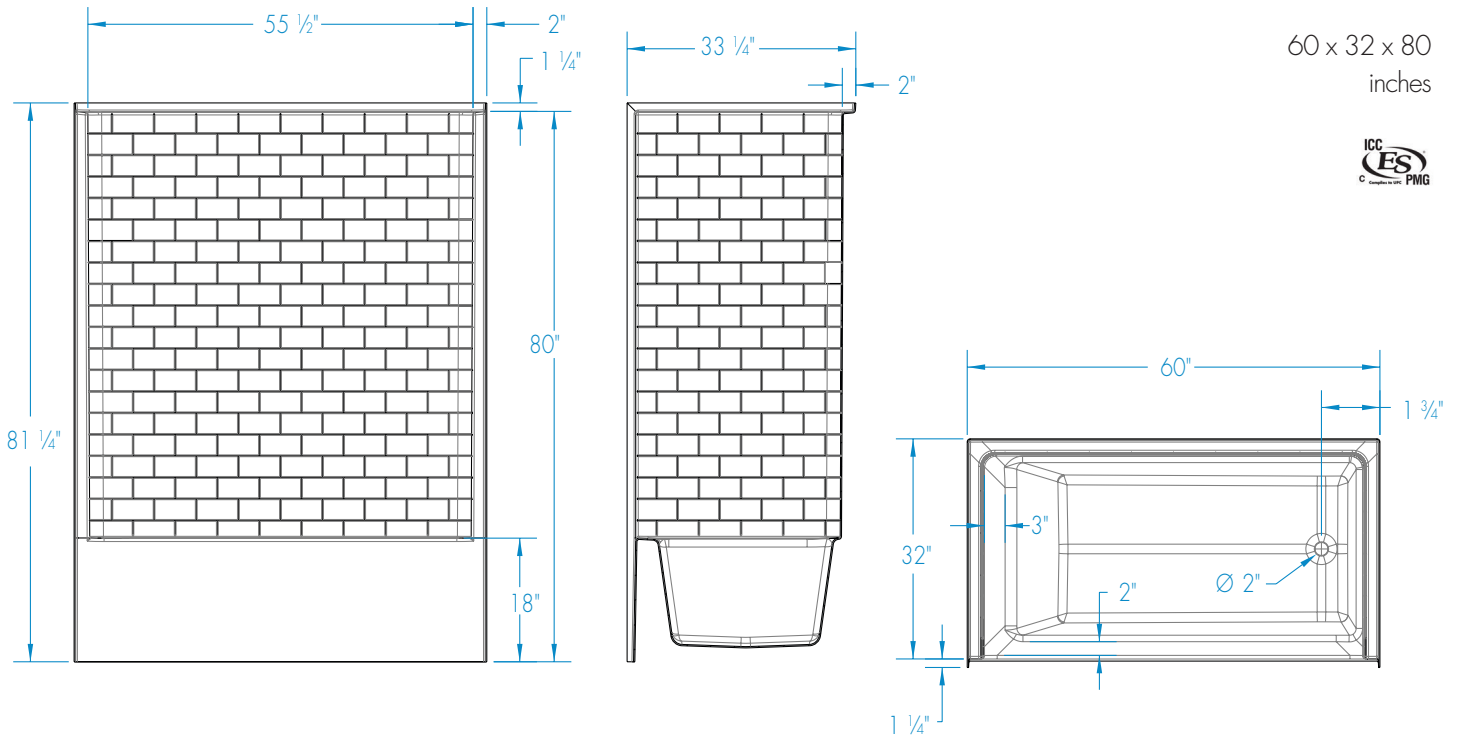

6032STT – EVERYDAY TUB/SHOWERS

60 x 32 x 80 inches

FEATURES

- Tub-shower
- Subway tile finish
- Ergonomic backrest
- Slip-resistant textured bottom
- Left or right hand drain
- AcrylX™ applied acrylic surface
- Lifetime limited warranty

COLOR OPTIONS

Stock	Upgraded	Premium
White	Almond Biscuit/Linen Bone	Black Mexican Sand Sand Bar Sterling Silver

6032STT

60 x 32 x 80
inches

FEATURES lbs Dimensional Tolerance $\pm 3/8"$. Dimensions needed for site preparation should be measured from the unit. Aquatic assumes no responsibility for preparatory work.

Model #	Material	Wall Finish	Jets	Motor	Controls	Drain	Net Wt.	Pkg. Wt.
Tub-Shower #6032STT	AcrylX™	Subway Tile	-	-	-	LH or RH	137	142

DIMENSIONS

Specifications	inches
Width: Overall / Net	60
Depth: Overall / Net	32 / 33 1/4
Height: Overall / Net	81 1/4 / 80
Enclosure Opening	55 1/2
Skirt Height	18
Drain Rough-In (from Back Wall)	16
Drain Rough-In (from Side Wall)	1 3/4
Drain: Diameter / Clearance	2 / 3/4

FRAMING DIMENSIONS inches

Type	D Depth	W Width	H Height	A	B	C
Alcove	33 1/2	60 1/8	-	Box Out	1 3/4	16

SUMP DATA

Top of Drain to Bottom of Overflow	Capacity to Overflow gal	Min. Operating Capacity gal	WIDTH @ centerline		DEPTH @ centerline	
			Top	Bottom	Top	Bottom
12 3/8	52	-	49 3/8	42 1/4	25 1/8	21 3/8