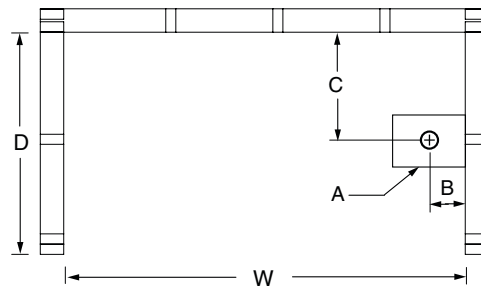

COLOR OPTIONS

Stock	Upgraded	Premium
White	Almond Biscuit/Linen Bone	Black Mexican Sand Sand Bar Sterling Silver

6032STT

60 x 32 x 80
inches

FEATURES lbs Dimensional Tolerance $\pm 3/8"$. Dimensions needed for site preparation should be measured from the unit. Aquatic assumes no responsibility for preparatory work.

Model #	Material	Wall Finish	Jets	Motor	Controls	Drain	Net Wt.	Pkg. Wt.
Tub-Shower #6032STT	AcrylX™	Subway Tile	-	-	-	LH or RH	137	142

DIMENSIONS

Specifications	inches
Width: Overall / Net	60
Depth: Overall / Net	32 / 33 1/4
Height: Overall / Net	81 1/4 / 80
Enclosure Opening	55 1/2
Skirt Height	18
Drain Rough-In (from Back Wall)	16
Drain Rough-In (from Side Wall)	1 3/4
Drain: Diameter / Clearance	2 / 3/4

FRAMING DIMENSIONS inches

Type	D Depth	W Width	H Height	A	B	C
Alcove	33 1/2	60 1/8	-	Box Out	1 3/4	16

SUMP DATA

Top of Drain to Bottom of Overflow	Capacity to Overflow gal	Min. Operating Capacity gal	WIDTH @ centerline		DEPTH @ centerline	
			Top	Bottom	Top	Bottom
12 3/8	52	-	49 3/8	42 1/4	25 1/8	21 3/8