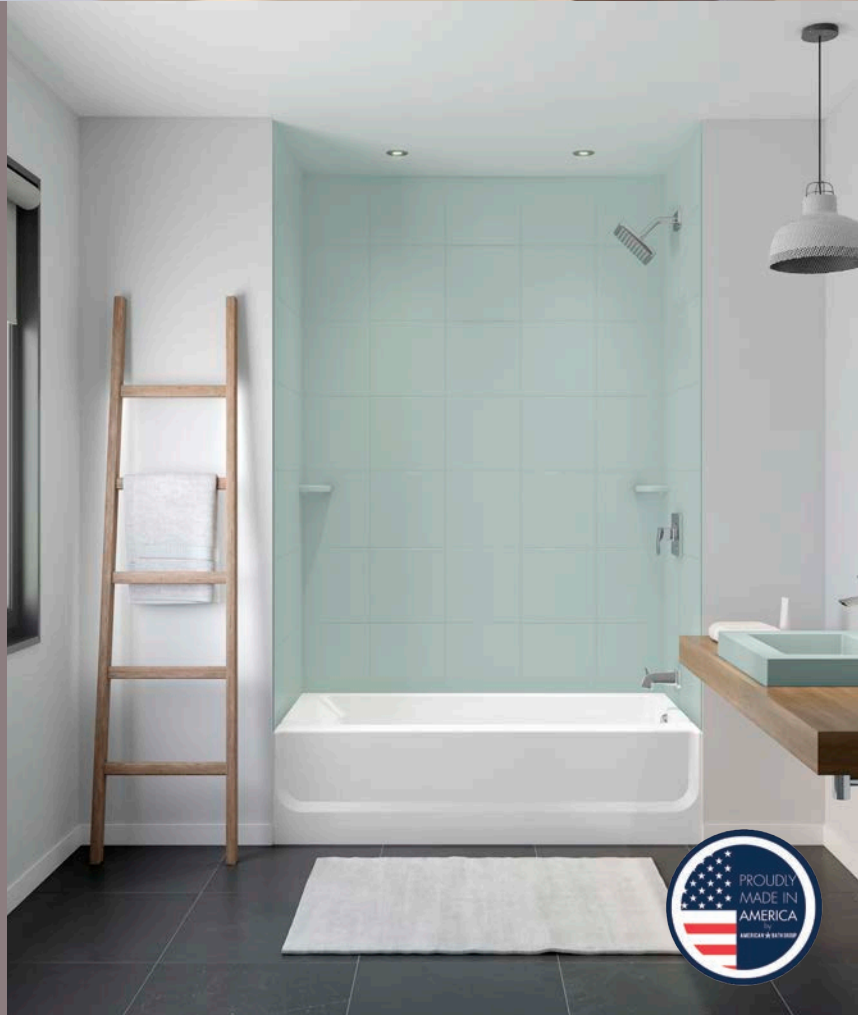

Bath and Shower Walls

Swanstone Bath Solutions

Need to go taller and wider for a more custom fit solution? Each Swanstone Bath Wall Kits are designed to fit multiple shower floor sizes, which includes ADA-compliant floors.

Its seamless, floor-to-ceiling appearance can be used with or without the corner molding strips. Easily trim panels to a desired height or width.

Renewable Surface

Impervious to Chemicals

Withstands Heat

Impact Resistant

Swanstone Wall Kits

All Wall Kits include two side walls, one back wall, and two soap shelves.
All dimensions are in inches.

Smooth Shower Wall Kits

Model	Dimensions
SK-363672	36 D x 36 W x 72 H
SK-364872	36 D x 48 W x 72 H
SK-366072	36 D x 60 W x 72 H
SK-363696	36 D x 36 W x 96 H
SK-364896	36 D x 48 W x 96 H
SK-366296	36 D x 62 W x 96 H
SK-484896	48 D x 48 W x 96 H

Square Tile Pattern Shower Wall Kits

Model	Dimensions
SQMK72-3636	36 D x 36 W x 72 H
SQMK72-3662	36 D x 62 W x 72 H
SQMK96-3636	36 D x 36 W x 96 H
SQMK96-3662	36 D x 62 W x 96 H

Classic Subway Tile Pattern Shower Wall Kits