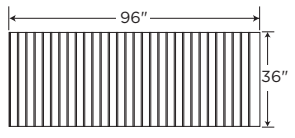

Decorative Wall Panels

Model	Dimensions	
DWP-3696BA-1	36 W x 96 H	Barcelona, Single Wall Panel
DWP-3696BB-1	36 W x 96 H	Beadboard, Single Wall Panel
DWP-3696GO-1	36 W x 96 H	Geometric, Single Wall Panel
DWP-3696PB-1	36 W x 96 H	Pebble, Single Wall Panel
DWP-3696TN-1	36 W x 96 H	Tangier, Single Wall Panel
DWP-9636WB-1*	96 W x 36 H	Wainscot Beadboard, Single Wall Panel

*Wainscot Beadboard decorative wall panel comes 96" wide x 36" high

Barcelona (Detail)

Beadboard (Detail)

Geometric (Detail)

Pebble (Detail)

Tangier (Detail)

Wainscot Beadboard Panels