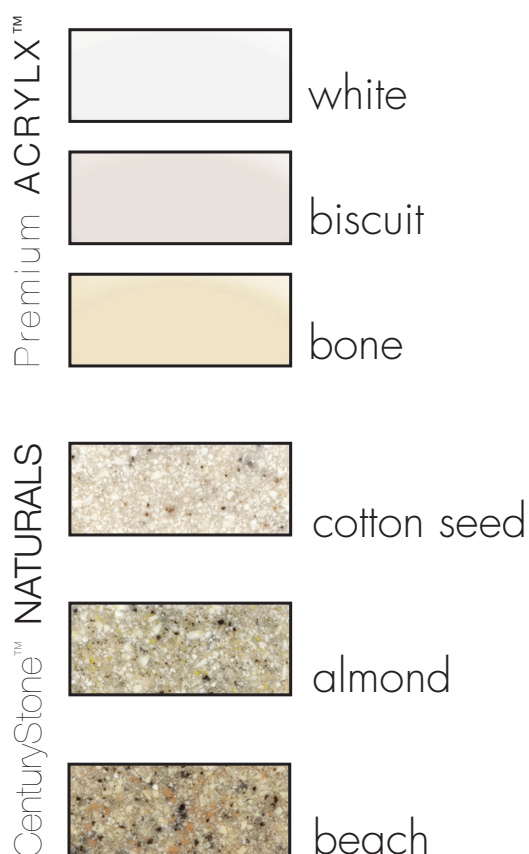

SUPERIOR FINISH- AcrylX™ AcrylX has a visibly true white, deep lustrous finish that can only be achieved with an acrylic surface. Whether in a warehouse or a new house, an AcrylX product will resist scratching, cracking and chipping and will maintain a “factory-new” finish over its lifetime. AcrylX's™ UV properties resist fading, low porosity helps maintain luster and make cleaning easier, and other natural properties make it less susceptible to chemicals. AcrylX™ bathware- stronger, brighter white- is covered by an unprecedented **lifetime, limited warranty.**

CenturyStone™ **SOLID SURFACE**

Available only on shower base models, Praxis CenturyStone™ Solid Surface is engineered solid surface capable of creating beautifully sculpted, seamless shapes; thus providing the finest luxury bathing fixtures that out perform all others in long lasting strength and beauty. CenturyStone™ Solid Surface offers a **lifetime limited warranty.**

CHA 6034 TO (shown on facing page) is only available in **thermal cast acrylic** - white. Praxis cast acrylic is long lasting, non-porous, easy to maintain and has proven to be a great investment Thermal cast acrylic models are warranted for five years.

Color samples are representative only. Printing may cause some variations to the color. To purchase color chip samples please contact customer service. Non-standard colors may be found on our websites or requested by contacting customer service. As in all batch manufacturing, slight variations may occur.