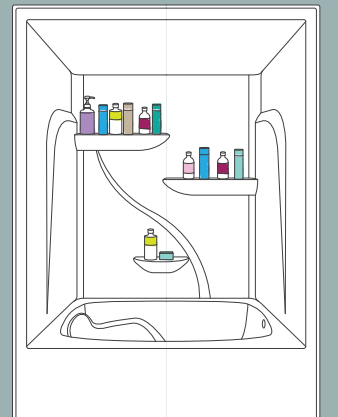

A6090SHIS EXTRA TALL DOMED  
60 x 35.75 x 90

A6090SH2S EXTRA TALL DOMED  
60 x 35.75 x 90

### MORE STORAGE

over 140 square inches of shelving space,  
120 square inches of usable deck space