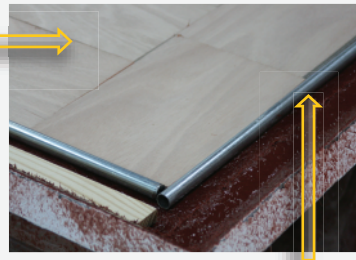

Strength

Twice the weight and raw materials used in the construction of our showers than listed by any of our competitors. Plywood reinforced core walls and high density base.