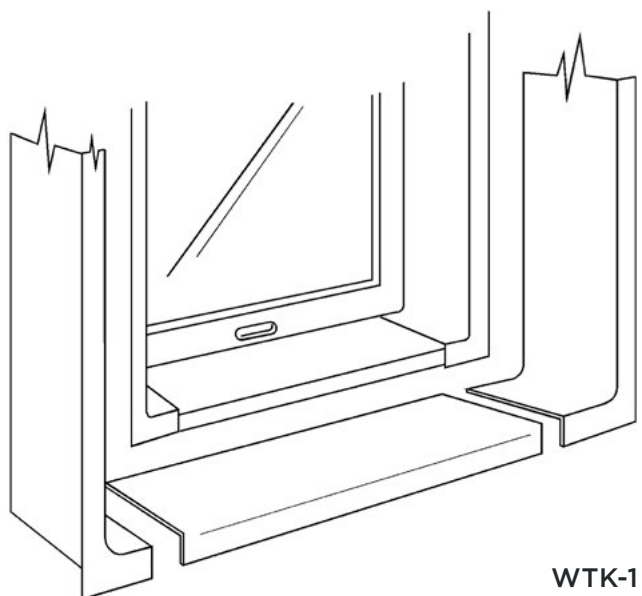

SSWTK Swanstone® Window Trim Kit in Carrara

SIMPLE WINDOW SILL PROTECTION

Swan's window trim kits protect windows and drywall from moisture damage. Easily coordinate with Swan's bath systems or wainscoting to drastically simplify installation in a fraction of the time.

- Easily coordinate with Swan bath wall kits or Swanstone® wainscoting
- Easy to install and reduce fabrication time - window sills can be easily trimmed to size
- Easy to clean, durable and virtually maintenance-free

SSWTK SWANSTONE® WINDOW TRIM KIT

WTK-1 HIGH GLOSS WINDOW TRIM KIT

Designed for window sill applications up to 36" wide and 10" deep.

SSWTK

WTK-1