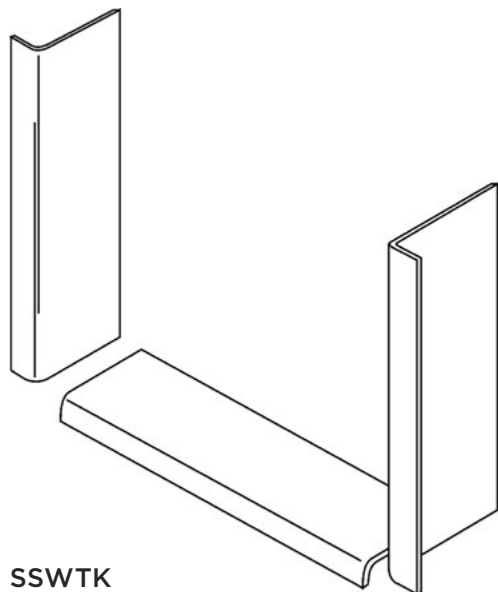

SSWTK Swanstone® Window Trim Kit in Carrara

SIMPLE WINDOW SILL PROTECTION

Swan's window trim kits protect windows and drywall from moisture damage. Easily coordinate with Swan's bath systems or wainscoting to drastically simplify installation in a fraction of the time.

- Easily coordinate with Swan bath wall kits or Swanstone® wainscoting
- Easy to install and reduce fabrication time - window sills can be easily trimmed to size
- Easy to clean, durable and virtually maintenance-free

SSWTK SWANSTONE® WINDOW TRIM KIT

WTK-1 HIGH GLOSS WINDOW TRIM KIT

Designed for window sill applications up to 36" wide and 10" deep.

SSWTK

WTK-1