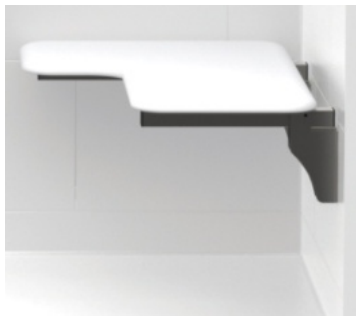

Professional

2. Updated ADA seats for MAAX Professional Barrier Free and MAAX Professional Outlook Barrier Free

The design for the ADA seats has been updated. The new seats include a new sleek design with a two point mounting bracket rather than three. This change will affect all **MAAX Professional Barrier Free & MAAX Professional Outlook Barrier Free**.

The new seat design only applies to the **naugahyde** and **phenolic** seats for showers; the tub shower seat will remain the same.

The option numbers will also remain the same, so as customers order, we first deplete the stock of the existing seat and will seamlessly transition into the new seat. However the product codes used when purchasing a seat as an Accessory, will be different than the existing seat.

New Naugahyde Seat