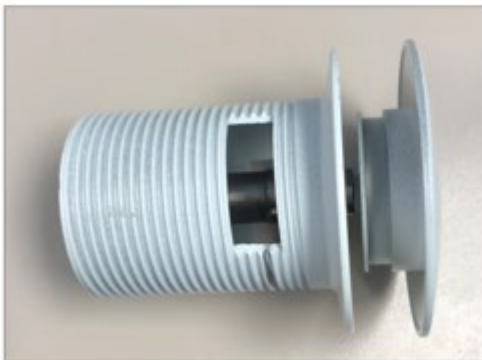

Professional

Effective December 14th, the overflow trim and drain will be available in white as a new color option and accessory on our 1-piece freestanding tubs. Chrome will remain the standard color.

For a visual guide and complimentary information on how to change your drain and overflow please click on the following video: <https://youtu.be/VmzdvvNkdPg>

Trim type	Accessory Code	Option Code	Compatible Models
Square Trim	10037670-002	OPT20260-002 (Square trim + drain)	Louie 6731 (106385) Louie 5829 (106384)
Drain	10037678-002		Louie 6731 (106385) Louie 5829 (106384)

Drain 10037678-002