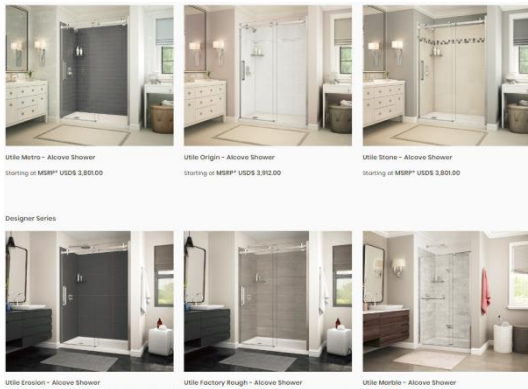

Des combinaisons présélectionnées et à la portée de main

Si vous préférez ne pas personnaliser vos murs Utile vous-même, les **Solutions de douche Utile** proposent des combinaisons de murs incluant une base ou une baignoire présélectionnée avec des portes assorties tout en vous permettant de modifier la couleur du motif choisi ainsi que la taille de base.

Choisissez votre modèle et la configuration souhaitée (coin, alcôve ou baignoire-douche)