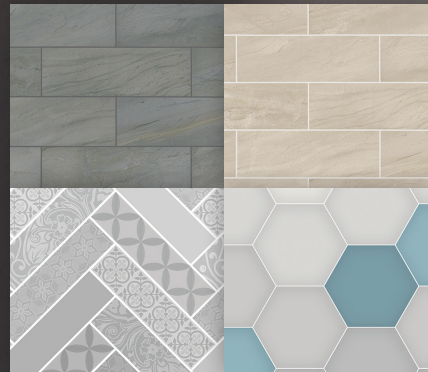

IT'S NOT TILE. IT'S Utile.

DESIGNER Series

Find our Utile
products here

YOUR LOGO

Innovative shower wall panels with realistic stone- and tile-like textures

utilebymax.com

by **MAAX**