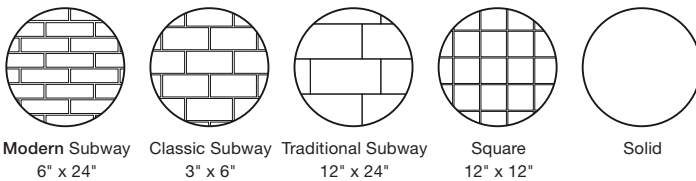

Solid Wall Pattern in Carrara (.221)

Aggregate Solid Surface Carrara

Inspired by the timeless design of 18th century Rome that never go out of style ABG Hospitality is proud to introduce Carrara.

Smooth, cool and flawless with accents of grey Carrara's variegated colors are a subtle accent designed to elevate your shower space.

Combine solid surface wall patterns with Carrara to design a beautiful shower or tub space.

Modern Subway 6" x 24"
 Classic Subway 3" x 6"
 Traditional Subway 12" x 24"
 Square 12" x 12"
 Solid

ABG Hospitality's superior offering of Solid Surface bath products are designed, engineered, and made to fit any space and last a lifetime.