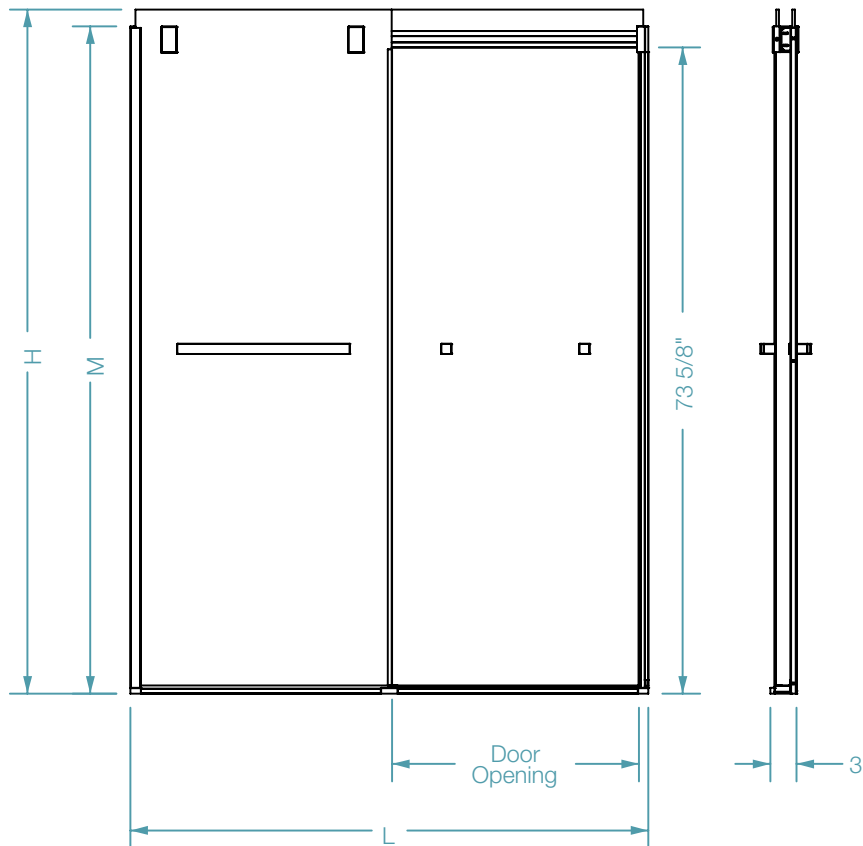

ATHENS 78

inches

BYPASS SLIDING SHOWER DOOR

Exterior Dimensions: 55-59 x 78

FEATURES

- 78" high bypass door with sleek and square elements for a modern look
- Two sliding glass panels for flexible entryway or plumbing access
- Integrated towel bars
- Out-of-plumb adjustment to ease installation
- 1 year commercial warranty*

*See terms and conditions for details.

COLOR & TRIM OPTIONS

Standard Color	Code
Chrome	CH

ABG HOSPITALITY

ATHENS 78

BYPASS SLIDING SHOWER DOOR

Exterior Dimensions: 55-59 x 78

Installation instructions can be found on the abghospitality.com website.

All dimensions are approximate. Structure measurements must be verified against the unit to ensure proper fit.

Code	Description	H	M	L Adjustable	Door Opening	Wall Adjustment
135951	Athens 78 8mm 78" x 55" - 59"	78"	76"	55" - 59"	23 ⁷ / ₈ " - 27 ⁷ / ₈ "	³ / ₄ "

DIMENSIONS

Specifications	inches
Minimum Required Depth:	2 ⁵ / ₁₆
Door Adjustment:	4
Minimum Access:	23 ⁷ / ₈
Maximum Access:	27 ⁷ / ₈