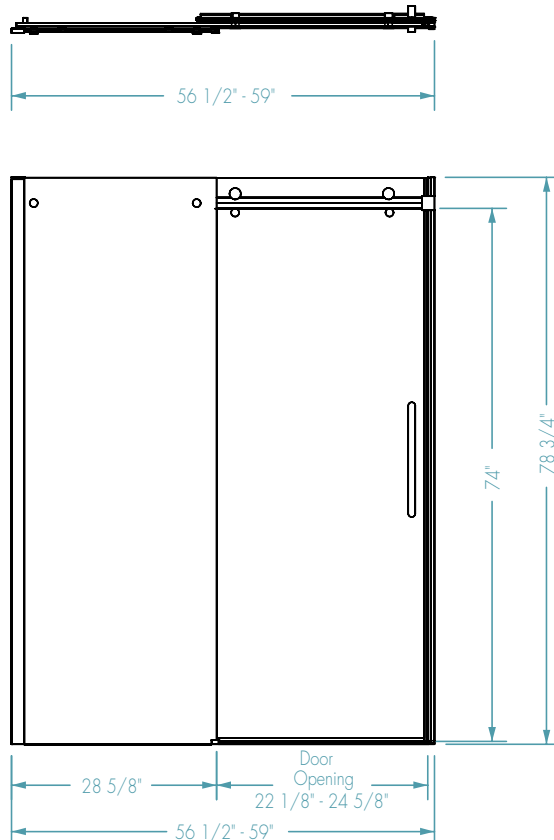

BALI PRO

inches

SLIDING SHOWER DOOR

Exterior Dimensions: 56 1/2 - 59 x 78 3/4

FEATURES

- 78 3/4" high luxury clear glass panel
- Reversible shower door for left or right opening
- This configuration is optimized for new construction
- Out-of-plumb adjustment to ease installation
- 1-year commercial warranty*

*See terms and conditions for details.

COLOR & TRIM OPTIONS

Standard Color	Code
Chrome	CH

ABG HOSPITALITY

BALI PRO

SLIDING SHOWER DOOR

Exterior Dimensions: 56 1/2 - 59 x 78 3/4

Installation instructions can be found on the abghospitality.com website.

All dimensions are approximate. Structure measurements must be verified against the unit to ensure proper fit.

Code	Description	H	L Adjustable	F	Door Opening	Wall Adjustment
135952	Bali Pro 8mm 78 3/4" x 56 1/2" - 59"	78 3/4"	56 1/2" - 59"	28 5/8"	22 1/8" - 24 5/8"	1"

DIMENSIONS

Specifications	inches
Minimum Required Depth:	3
Door Adjustment:	2 1/2
Minimum Access:	22 1/8
Maximum Access:	24 5/8