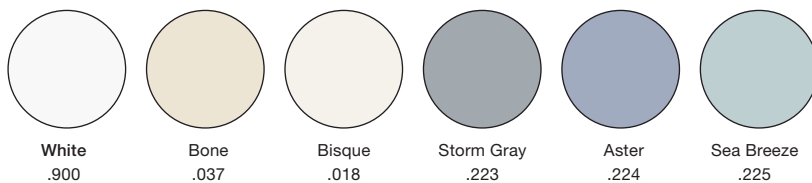

Combine solid surface wall patterns with the solid color collection to design a beautiful shower or tub space.