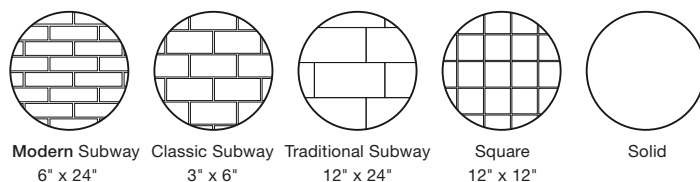

ABG Hospitality's superior offering of Solid Surface bath products are designed, engineered, and made to fit any space and last a lifetime.