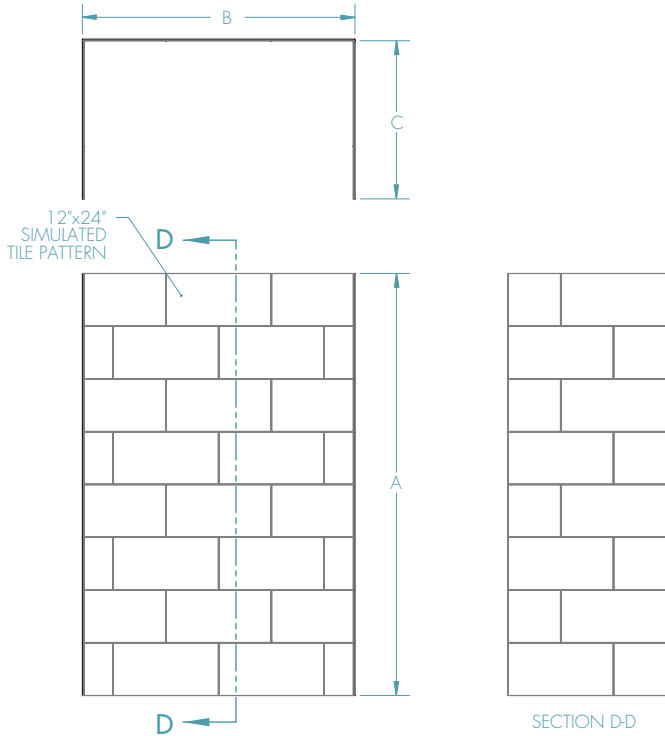

Additional custom colors available.

FEATURES

- Compression-molded solid surface with glass reinforcement technology
- 12 x 24 subway tile pattern
- No mold, mildew or grout
- Impervious to chemicals and corive solvents
- Color and texture throughout. No surface coating to crack or chip
- A textured grout line enhances the pattern, creating a realistic element
- Ideal for remodeling or new construction
- Wall panels easily trimmed to fit shower applications
- 15-year warranty*

OPTIONAL ACCESSORIES

- Recessed soap shelves
- Trim kits
- Grab bars
- Fold-up seat

STANDARDS AND RATINGS

- ASTM E-84:
Class A Flame Spread Rating
- ANSI Z124
- NEMA LD-3
- IAPMO Z124-2011
- cUPC listed

Code compliant when fully equipped and installed according to guidelines.

*See terms and conditions for details.

MADE IN THE USA

TRADITIONAL SUBWAY TILE WALLS

Back Wall Width: 50 or 62
Nominal Thickness: 1/4
inches

Installation instructions can be found on the abghospitality.com website.

Type	Material	Wall Finish	Pieces	Pkg. Wt. lbs
Traditional Subway Pattern Walls	Compression-Molded Solid Surface	12 x 24 Traditional Subway Tile	3	—

DIMENSIONS

Height A	Depth C	SKU	
		50" Width B	62" Width B
96	30	SWP963050TS	SWP963062TS
	32	SWP963250TS	SWP963262TS
	34	SWP963450TS	SWP963462TS
	36	SWP963650TS	SWP963662TS
	38	SWP963850TS	SWP963862TS
84	30	SWP843050TS	SWP843062TS
	32	SWP843250TS	SWP843262TS
	34	SWP843450TS	SWP843462TS
	36	SWP843650TS	SWP843662TS
	38	SWP843850TS	SWP843862TS
72	30	SWP723050TS	SWP723062TS
	32	SWP723250TS	SWP723262TS
	34	SWP723450TS	SWP723462TS
	36	SWP723650TS	SWP723662TS
	38	SWP723850TS	SWP723862TS