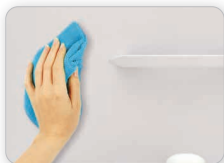

MAINTENANCE.

AKER uses **durable, high quality materials and innovative technology** in manufacturing and design of its products to reduce the time needed to spend cleaning and caring for them. However, proper and regular maintenance is still vital.

Follow these general use and maintenance tips, as well as any that come with the AKER products, and you will be rewarded with years of great service.

Bathtubs / Tub Showers / Showers / Shower Bases **Maintenance**

- ✓ **Wipe down after every use** with a squeegee or soft cloth. This reduces the buildup from soap, bath additives, natural body oils and mineral deposits in water, making cleaning easy and helping to maintain the unit's natural luster.

- ✓ **Clean regularly** with a non-abrasive cleaning spray or cream-based cleansing agent. Never use abrasive cleansers, scrapers, metal brushes, or anything that could scratch or dull the surface.

Whirlpool **Maintenance Tips**

Clean piping and pump monthly. Fill the bathtub with hot water (max. 104°F/40°C) to two inches (5 cm) above the jets, add the cleansing agent, and turn on the whirlpool system for 20 minutes. Empty the bathtub. Use cold water to rinse, turning the system back on for 20 minutes, while keeping the air controls turned off.