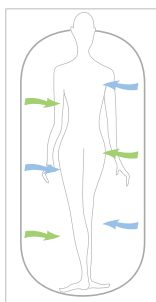

Features

- 4, 6 or 8 adjustable jet system
- Pneumatic on/off controls
- 3/4 HP pump