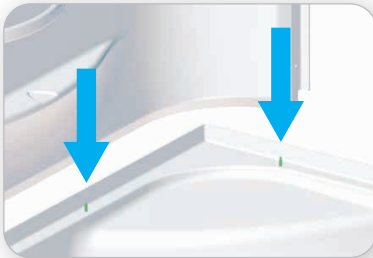

PIN SYSTEM

A secure fit every time

Our enhanced, patented front installation **PIN system** was designed with the installer in mind. Used in our KDS Series, this **time-and-money-saving solution** eliminates the need for rear access. And pins are made of sturdier material for a tighter fit between the parts.

Our sturdy, innovative PIN system is available in our KDS Series of multi-piece showers and tub showers.