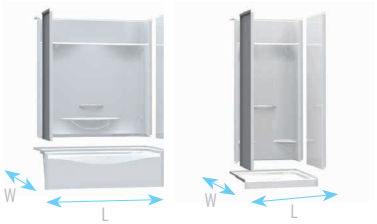

Multi-Piece Units

W x L	PRODUCTS	NUMBER OF PIECES	PAGE
	TUB SHOWERS		
32" x 60"	KDTS 3260	4-piece	16
30" x 60"	KDTS 3060	4-piece	16
29" x 54"	KDTS 2954	4-piece	16
	SHOWERS		
34" x 60"	KDS 3460	4-piece	17
30" x 60"	KDS 3060	4-piece	17
34" x 48"	KDS 3448	4-piece	17
36" x 36"	KDS 3636	4-piece	18
32" x 32"	KDS 3232	4-piece	18
38" x 38"	KD NAS	2-piece	19