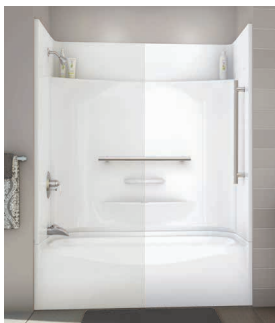

ICON

FEATURES:

- Rectangular AcrylX™ shower base
- 3" Low threshold
- Integrated weep holes
- Slip resistant, textured floor
- Center drain
- Superior base strength with ArmorCore™

SB7248: 72" L x 48" W x 3" H
SB7236: 72" L x 36" W x 3" H
SB6042: 60" L x 42" W x 3" H
SB6036: 60" L x 36" W x 3" H
SB6034: 60" L x 34" W x 3" H
SB6032: 60" L x 32" W x 3" H
SB4842: 48" L x 42" W x 3" H
SB4836: 48" L x 36" W x 3" H
SB4834: 48" L x 34" W x 3" H
SB4832: 48" L x 32" W x 3" H
SB4236: 42" L x 36" W x 3" H
SB4234: 42" L x 34" W x 3" H
SB3642: 36" L x 42" W x 3" H