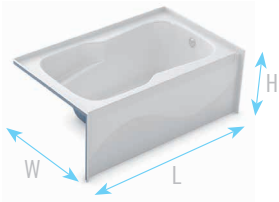

38" L x 38" W x 77" H

ABOVE-THE-FLOOR ROUGH

What does it mean for you?

Above-the-Floor Rough or AFR means there is enough space to pipe directly under the bathtub without having to relocate the existing drain. What does this mean for you?

Less time and hassle on the job.

Available Doors

A wide selection of MAAX doors is available to fit your bathtub, tub shower, shower and shower base.

For more information, consult www.maax.com

BATHTUBS.

Aker offers **an array of soaking tubs**, which feature one-piece construction, lumbar support, textured floor pattern and twin contoured armrests. Any of the below soaker units can also be upgraded to one of our **complete AKER whirlpool systems**.

Homestead Whirlpool System
Bodywrap Whirlpool System

BATHTUBS

RECTANGULAR BATHTUBS

GT

FEATURES:

- 5 1/2" wrap around backsplash
- Integrated apron & tiling flange
- Recessed front step with textured surface
- Deck for faucet
- Textured floor • Center drain
- 15 3/4" deep sump
- Alcove installation