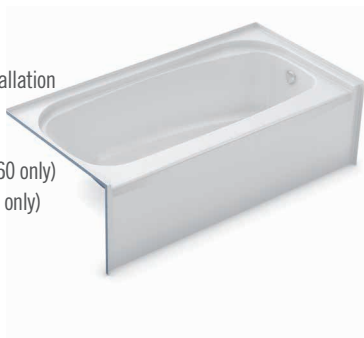

3260: 60" L x 32" W x 19" H

OPTIONS:

- Homestead Whirlpool System
- In-line heater for whirlpool (factory-installed)
- Above-the-Floor Rough

TOF

FEATURES:

- 1 ½" wrap around backsplash
- Integrated apron & tiling flange
- Textured floor
- Right or left drain
- Alcove installation
- Tile adapter required for door installation

3060*: 60" L x 30" W x 18" H
2954+: 54" L x 29" W x 18" H

*No system available

OPTIONS:

- Homestead Whirlpool System (3060 only)
- In-line heater for whirlpool (3060 only) (factory-installed)
- Above-the-Floor Rough

INTEGRATED TILING FLANGE

For an easier and faster installation

Some AKER bathtubs are equipped with a leakproof integrated tiling flange that requires less time to install, saves effort, and makes a better longer-lasting seal.