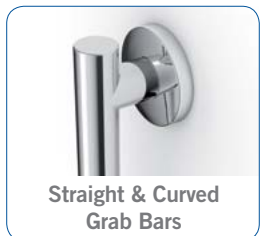

Prepare for **tomorrow's needs with today's styles** by choosing our always accessible, easily adaptable **GENERATION +** Series. Each model accommodates a wide **range of abilities and sensibilities**, intelligently designed to evolve as your needs do.

The **GENERATION +** products balance your priority of **comfort and peace of mind** with your desire for a modern look that never feels dated. Reinforced walls offer versatility in grab bar and seat placement - **now or in the future**. AKER's vast selection of grab bars, seats and accessories allow you the ability to customize your experience. In addition, the smooth, clean lines beckon you into a **lifetime of clean living**.

AKER **GENERATION +** products aim to promote autonomy while simplifying the user's day to day life. Each model offers a set of options and accessories for a complete customized experience. Homeowners will appreciate how AKER Outlook plus performs beautifully. **Options are factory-installed on the units;** whereas accessories are sold separately and therefore, can be ordered after the product is installed.

Consult product pages for the available options and accessories for each of our products.

OPTIONS & ACCESSORIES

Grab Bars

Modern and stylish grab bars, featuring an easy to clean smooth surface. **Straight, Curved** or **Pivot**, available in multiple dimensions, they are ergonomically designed for your safety and comfort. Select the color that suits your style: white, chrome or brushed nickel. They can be factory-installed or purchased separately for future installation.

Straight: For horizontal, vertical, side walls or back wall installation.

Curved: Evolve with your reality, each of the 3 sections of the bar have a specific purpose.