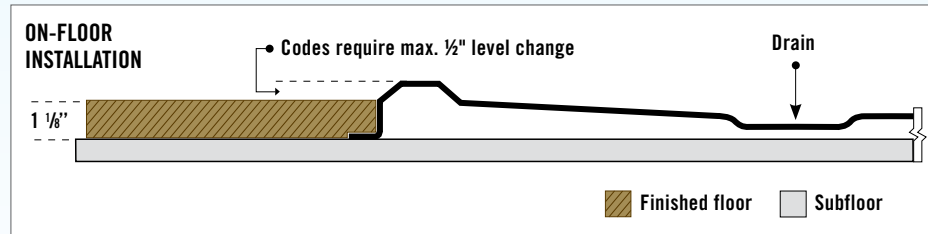

OUR 1 1/8 INCH SKIRT

Simplify your work with this unit added height for recessed in-floor or on-floor installation. A front flange provides a strong and sturdy installation that prevents cracking or bowing of the dam.