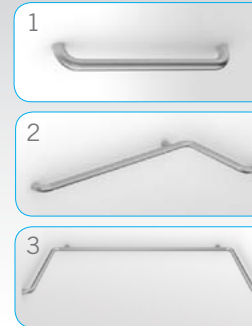

PACKAGE COMPONENTS

Grab Bars

AKER's Outlook plus textured stainless steel grab bars feature an easy to clean smooth surface. Straight¹, L-shaped² or U-shaped³, in multiple dimensions, there is one for every need. All grab bars are 1 1/4" in diameter, securely bolted through the wall, and are designed and tested to withstand up to **300 lb** of pressure as per major accessibility building codes.