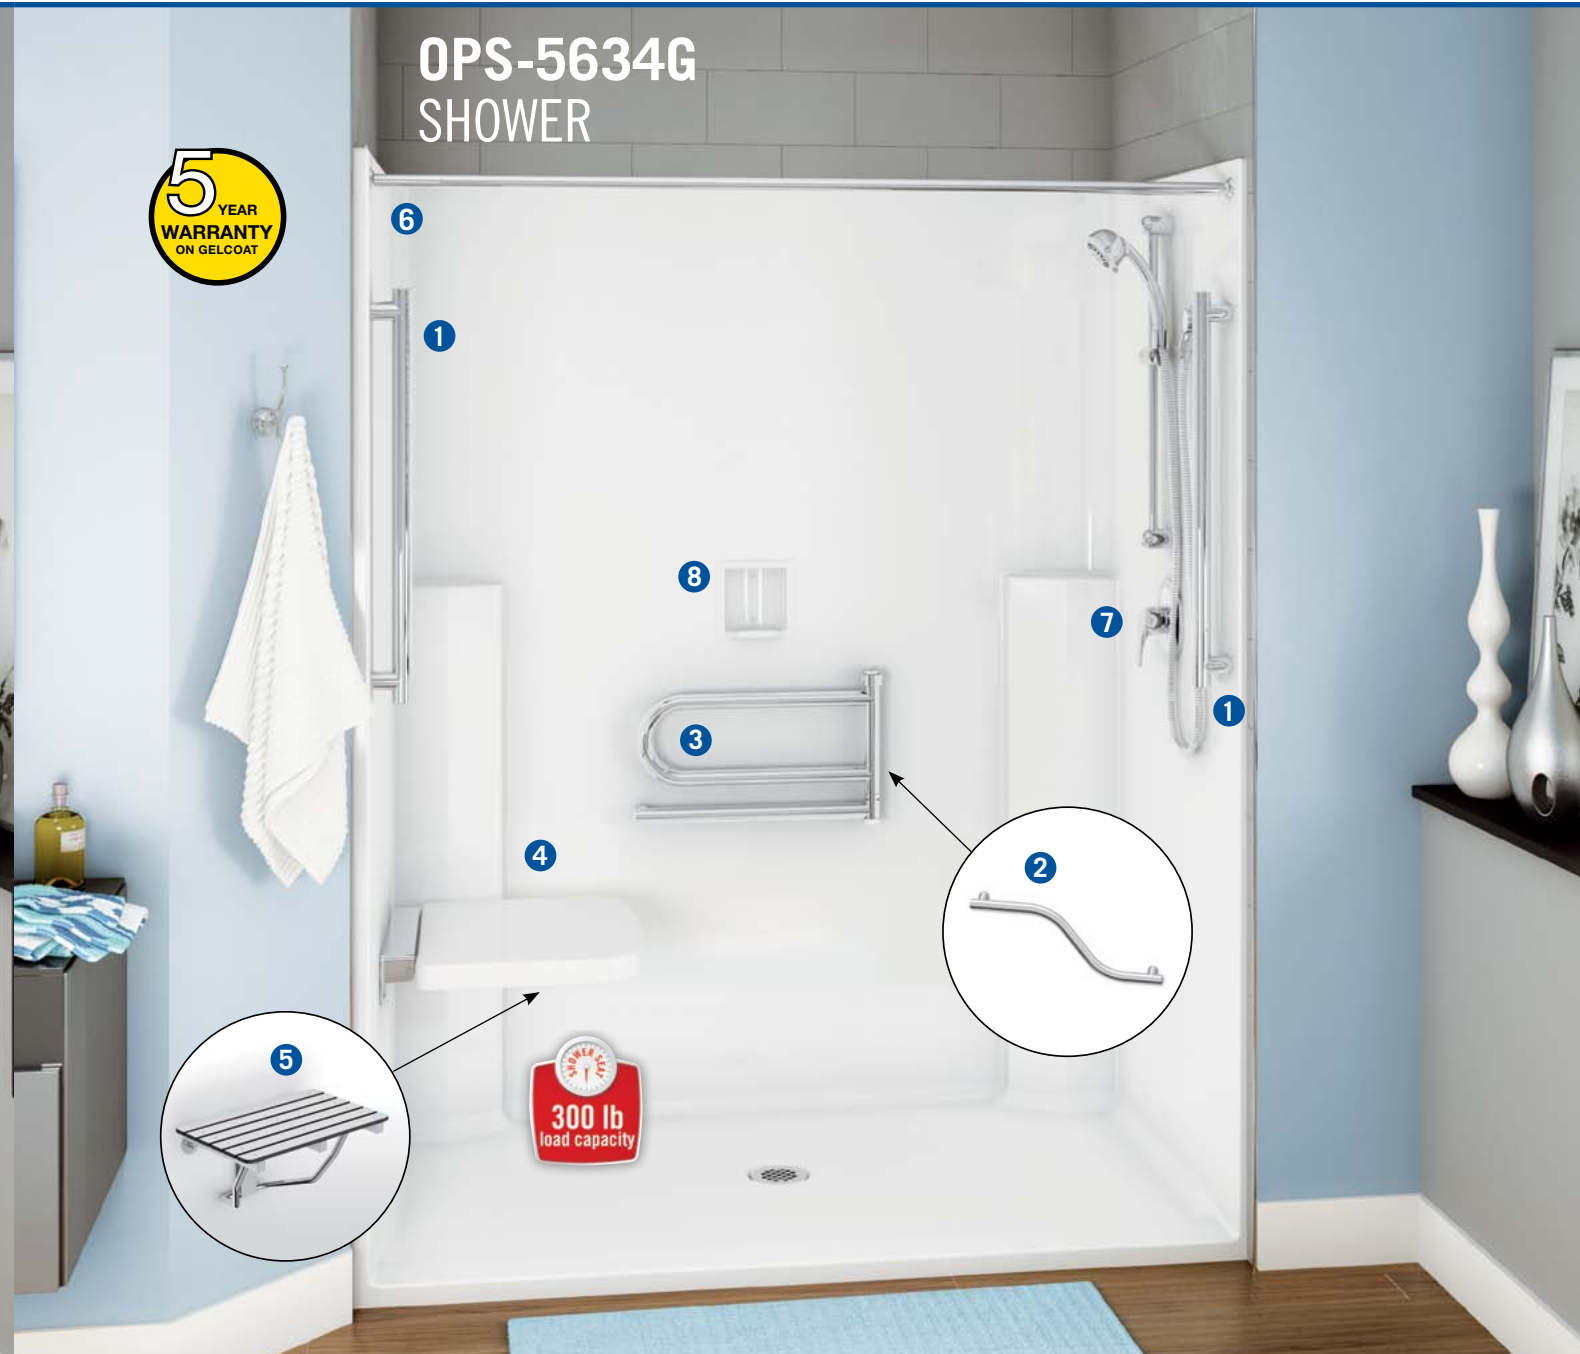

OPS-5634G SHOWER

DIMENSIONS

- Interior dimensions: 59" L x 34" W x 72 1/2" H
- Exterior dimensions: 63" L x 37" W x 75 1/2" H
- Skirt height: 2"

STANDARD FEATURES (141301)

- 1-piece shower reinforced for customized placement of grab bars and seat
2. Center drain
   - Textured bottom
   - Available in standard and non-standard colors

CUSTOMIZE YOUR EXPERIENCE

1. 1 18" (V), 24" (V+H), 36 & 48" (H) straight grab bars¹
2. 2 47" curved grab bar
3. 3 Pivot grab bar
4. 4 Rectangular 19" wide fold down Polyurethane seat
5. 5 Rectangular 26" wide fold-up Phenolic seat
6. 6 60" curtain rod
7. 7 Pressure balance mixing valve with hand held shower, slide bar and hose
8. 8 Recessed soap dish

DIMENSIONS

- Interior dimensions: 56" L x 34" W x 72 1/4" H
- Exterior dimensions: 59 3/4" L x 37" W x 75 1/2" H
- Skirt height: 2"

STANDARD FEATURES (141286)

- 1-piece shower reinforced for customized placement of grab bars and seat
2. Center drain
   - Textured bottom
   - Available in standard and non-standard colors

CUSTOMIZE YOUR EXPERIENCE

1. 1 18" & 24" (H+V) & 30" (H) straight grab bars¹
2. 2 32" curved grab bar
3. 3 Pivot grab bar
4. 4 Rectangular 19" wide fold down Polyurethane seat
5. 5 Rectangular 26" wide fold-up Phenolic seat
6. 6 56" curtain rod
7. 7 Pressure balance mixing valve with hand held shower, slide bar and hose
8. 8 Recessed soap dish

¹ (H) Horizontal / (V) Vertical

¹ (H) Horizontal / (V) Vertical