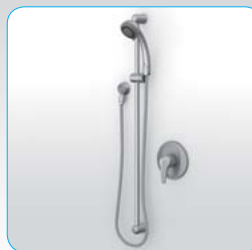

Faucet Kit

Optimize your shower experience with the Outlook plus code compliant faucet kit available in chrome finish. The kit includes a pressure balance mixing valve, a hand-held shower, a slide bar and a 60" flexible hose.