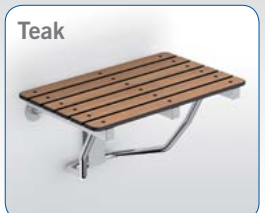

AKER's **GENERATION +** rectangular fold-up shower seat is 26" wide and is made with stainless steel frames and Phenolic seat tops available in white or teak. Phenolic is a high quality material that is smooth and non-porous, easy to clean and does not retain bacteria.

This fold-up seat virtually disappears in the shower when you don't need it, but is accessible when you do. All seats are designed and tested to withstand **300 lb** load capacity.