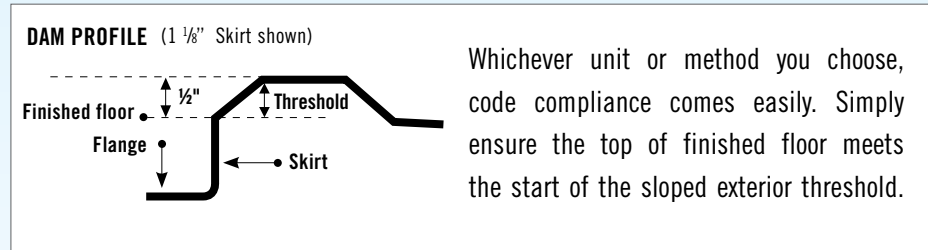

INSTALLS EASILY ANY WAY YOU CHOOSE

Outlook plus compliant series installs easily, cleanly and securely in any situation. Choose our standard 1 1/8 inch skirt with a built-in flange or our 3/4-inch reduced skirt for recessed in-floor or on-floor installation.

Once properly installed, the 1/2-inch interior and exterior beveled threshold edges of our Outlook plus units allow walk-in or roll-in shower access without worry. It also prevents water seepage.