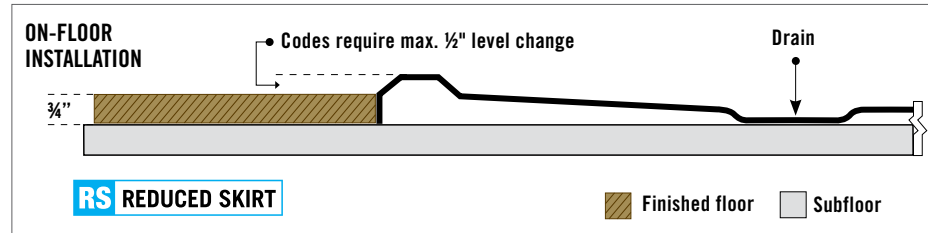

OUR 3/4 INCH REDUCED SKIRT

Perfect for common 3/4-inch finished floor applications. A simple bracket can be used to secure the dam of the threshold to the floor for added stability and sturdiness during installation.