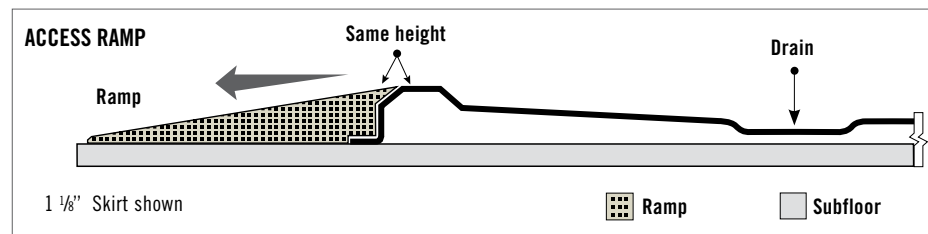

ACCESS RAMP

A code-compliant access ramp, when installed according to its manufacturer's guidelines, can also be used with either product or installation methods.

Customize any AKER Outlook plus unit to best suit your desire for comfort and security with our comprehensive selection of code compliant packages, options and accessories. Options are factory-installed on the units; whereas accessories are sold separately and therefore, can be ordered, after the product is installed. Consult product pages for the available options and accessories for each of our products.

PACKAGE COMPONENTS

Grab Bars

AKER's Outlook plus textured stainless steel grab bars feature an easy to clean smooth surface. Straight¹, L-shaped² or U-shaped³, in multiple dimensions, there is one for every need. All grab bars are 1 1/4" in diameter, securely bolted through the wall, and are designed and tested to withstand up to **300 lb** of pressure as per major accessibility building codes.

OPTIONS & ACCESSORIES

Curtain Rod

Chrome curtain rod is factory installed. A white vinyl shower curtain is sold separately.

Phenolic Fold-Up Shower Seat

AKER's Outlook plus L-shaped fold-up seat is made with stainless steel frames and white Phenolic seat tops. Phenolic is a high quality material that is smooth and non-porous, easy to clean and does not retain bacteria. This fold-up seat virtually disappears in the shower when you don't need it, but is accessible when you do. All seats are designed and tested to withstand **300 lb** load capacity.

Soap Dish

Functional recessed chrome soap dish for added storage space.

Phenolic Removable Tub Shower Seat

AKER's Outlook plus rectangular shaped removable seat is made with stainless steel frames and white Phenolic seat tops. Phenolic is a high quality material that is smooth and non-porous, easy to clean and does not retain bacteria. The seat can be placed on the tub for safe and secure transfers or completely removed when not required to optimize space. All seats are designed and tested to withstand **300 lb** load capacity.

Shower Curtain

White anti-bacterial vinyl curtain with stainless steel hooks.

Faucet Kit

Optimize your shower experience with the Outlook plus code compliant faucet kit available in chrome finish. The kit includes a pressure balance mixing valve, a hand-held shower, a slide bar and a 60" flexible hose.

Shower Drain

Functional solid brass shower drain with chrome stainless steel grid. Quick caulk-seal feature.