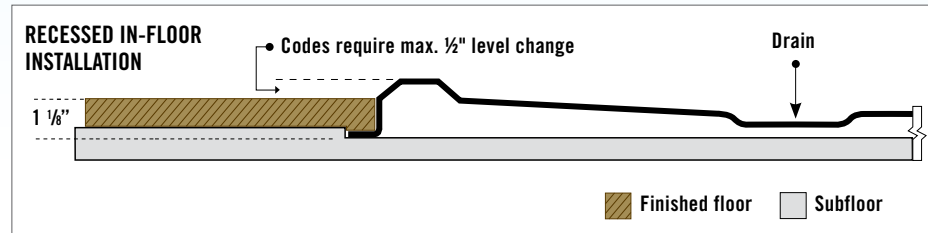

OUR 3/4 INCH REDUCED SKIRT

Perfect for common 3/4-inch finished floor applications. A simple bracket can be used to secure the dam of the threshold to the floor for added stability and sturdiness during installation.