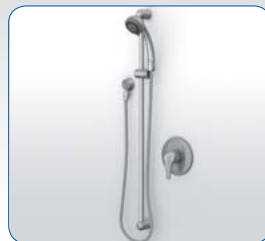

Faucet Kit

Optimize your shower experience with the Outlook plus faucet kit. The kit includes a pressure balance mixing valve, a hand-held shower, a 24" slide bar and a 60" flexible hose. Available in chrome & brushed nickel finishes.