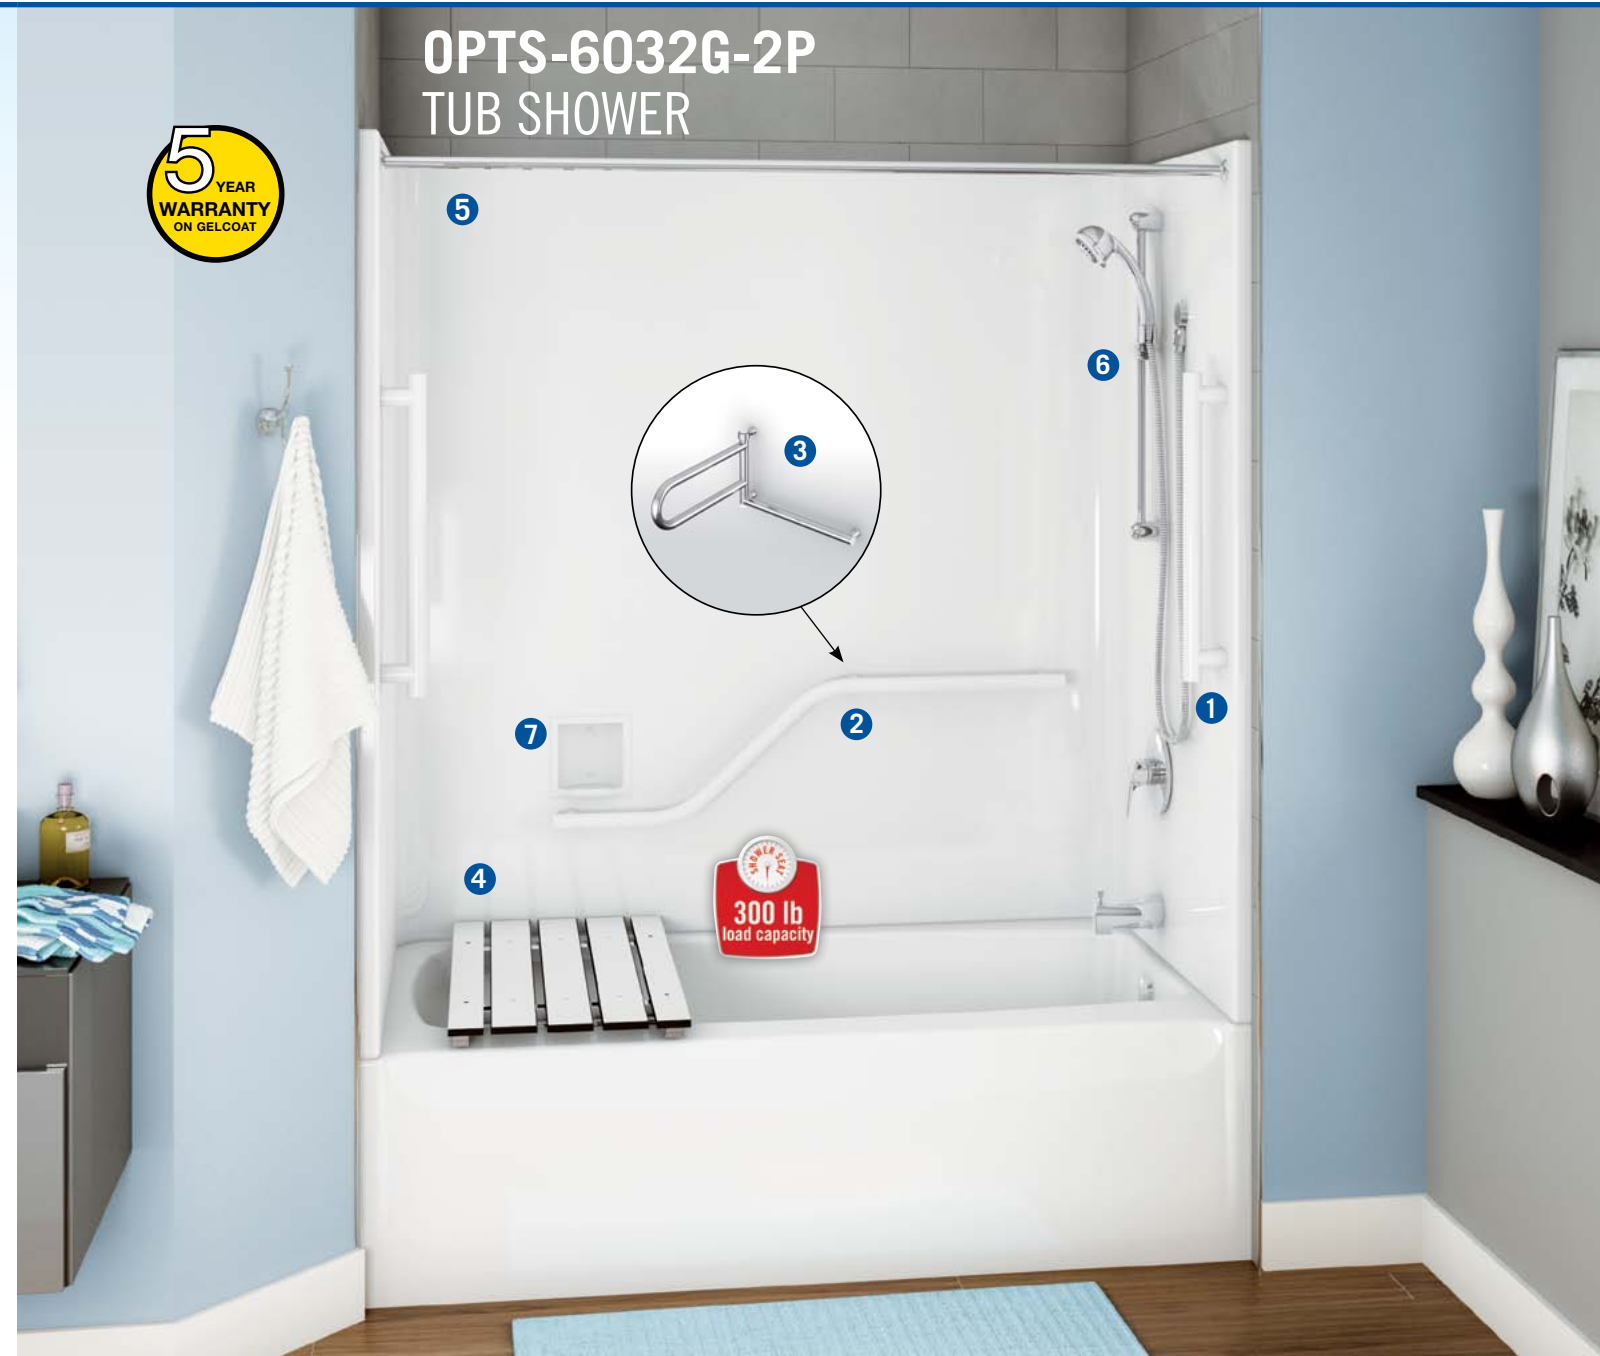

Faucet Kit

Optimize your shower experience with the Outlook plus faucet kit. The kit includes a pressure balance mixing valve, a hand-held shower, a 24" slide bar and a 60" flexible hose. Available in chrome & brushed nickel finishes.

Curtain Rod

Chrome or stainless steel curtain rod factory installed. White vinyl shower curtain sold separately.

Shower Curtain

White anti-bacterial vinyl curtain with stainless steel hooks.

Soap Dish

Functional recessed chrome or white soap dish for optimal showering experience.

Consult MAAX website for more information.

[www.maax.com](http://www.maax.com)

**OPTS-6032G-2P**  
TUB SHOWER

**DIMENSIONS**

- Interior dimensions: 56 1/2" L x 30 3/8" W x 74" H
- Exterior dimensions: 59 3/4" L x 33" W x 78 1/2" H
- Apron height: 17 3/4"