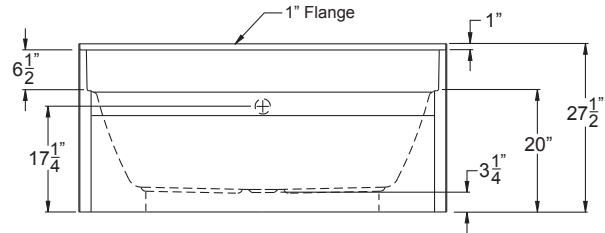

**G 3542 TO BOW C**  
60" x 42" x 27.5"

**FEATURES**

FINISH	PRODUCT	PIECES	STYLE
AcryIX™ Applied Acrylic	Soaking Tub	One	Garden Tub with Bow Front

*Due to the nature of the materials, dimensions may vary +/- 0.5".*

**OPTIONS**

WHIRLPOOL	AcryIX™ COLORS	SOLID SURFACE COLORS	ACCESSORIES
Yes	White, Bone, Biscuit	Solids or Naturals	Drain

**TECHNICAL INFORMATION**

WT	LOAD FACTOR	HANDED BY	CODES
100	0.55	Center Drain	ANSI I24.1, UPC