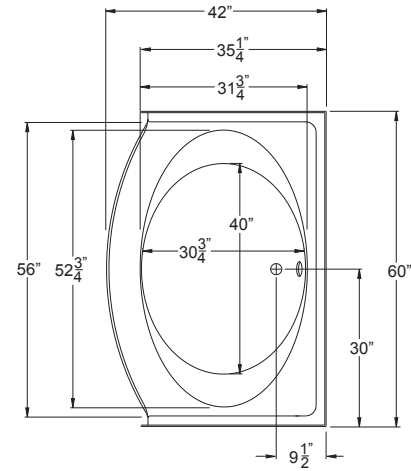

**G 3542 TO BOW C**  
60" x 42" x 27.5"

**FEATURES**

FINISH	PRODUCT	PIECES	STYLE
AcryIX™ Applied Acrylic	Soaking Tub	One	Garden Tub with Bow Front

*Due to the nature of the materials, dimensions may vary +/- 0.5".*

**OPTIONS**

WHIRLPOOL	AcryIX™ COLORS	SOLID SURFACE COLORS	ACCESSORIES
Yes	White, Bone, Biscuit	Solids or Naturals	Drain

**TECHNICAL INFORMATION**

WT	LOAD FACTOR	HANDED BY	CODES
100	0.55	Center Drain	ANSI I24.1, UPC