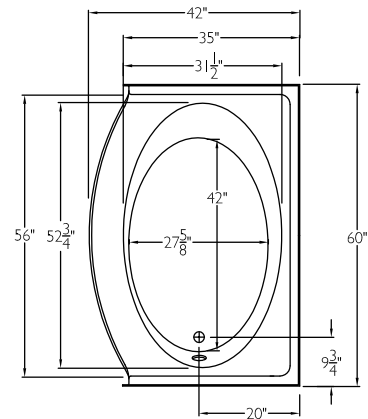

G 3542 TO BOW LR
60" x 42" x 27.875"

FEATURES

FINISH	PRODUCT	PIECES	STYLE
AcryIX™ Applied Acrylic	Soaking Tub	One	Garden Tub with Bow Front

Due to the nature of the materials, dimensions may vary +/- 0.5".

OPTIONS

WHIRLPOOL	AcryIX™ COLORS	SOLID SURFACE COLORS	ACCESSORIES
Yes	White, Bone, Biscuit	Solids or Naturals	Drain

TECHNICAL INFORMATION

WT	LOAD FACTOR	HANDED BY	CODES
100	0.55	Drain L R	ANSI I24.1, UPC