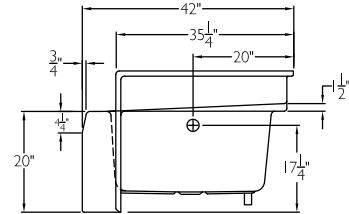

G 3542 TO BOW LR
60" x 42" x 27.875"

FEATURES

FINISH	PRODUCT	PIECES	STYLE
AcryIX™ Applied Acrylic	Soaking Tub	One	Garden Tub with Bow Front

Due to the nature of the materials, dimensions may vary +/- 0.5".

OPTIONS

WHIRLPOOL	AcryIX™ COLORS	SOLID SURFACE COLORS	ACCESSORIES
Yes	White, Bone, Biscuit	Solids or Naturals	Drain

TECHNICAL INFORMATION

WT	LOAD FACTOR	HANDED BY	CODES
100	0.55	Drain L R	ANSI I24.1, UPC