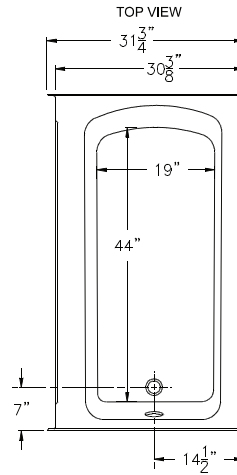

G 5432 TO
54" x 31.75" x 16.25"

FEATURES

FINISH	PRODUCT	PIECES	STYLE
AcryIX™ Applied Acrylic	Soaking Tub	One	Garden Tub

Due to the nature of the materials, dimensions may vary +/- 0.5".

OPTIONS

WHIRLPOOL	AcryIX™ COLORS	SOLID SURFACE COLORS	ACCESSORIES
Yes	White, Bone, Biscuit	Solids or Naturals	Drain

TECHNICAL INFORMATION

WT	LOAD FACTOR	HANDED BY	CODES
63	0.55	Drain L R	ANSI 124.1, UPC

WARRANTY

AcryIX™ Applied Acrylic - Lifetime Limited
Solid Surface - 10 Year Limited

AVAILABILITY

NORTHEAST	MID / SOUTH
<input checked="" type="checkbox"/> Standard	<input type="checkbox"/> Not Available