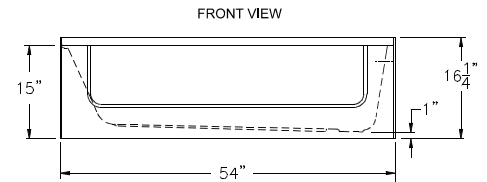

G 5432 TO
54" x 31.75" x 16.25"

FEATURES

FINISH	PRODUCT	PIECES	STYLE
AcryIX™ Applied Acrylic	Soaking Tub	One	Garden Tub

Due to the nature of the materials, dimensions may vary +/- 0.5".

OPTIONS

WHIRLPOOL	AcryIX™ COLORS	SOLID SURFACE COLORS	ACCESSORIES
Yes	White, Bone, Biscuit	Solids or Naturals	Drain

TECHNICAL INFORMATION

WT	LOAD FACTOR	HANDED BY	CODES
63	0.55	Drain L R	ANSI 124.1, UPC

WARRANTY

AcryIX™ Applied Acrylic - Lifetime Limited
Solid Surface - 10 Year Limited

AVAILABILITY

NORTHEAST	MID / SOUTH
<input checked="" type="checkbox"/> Standard	<input type="checkbox"/> Not Available