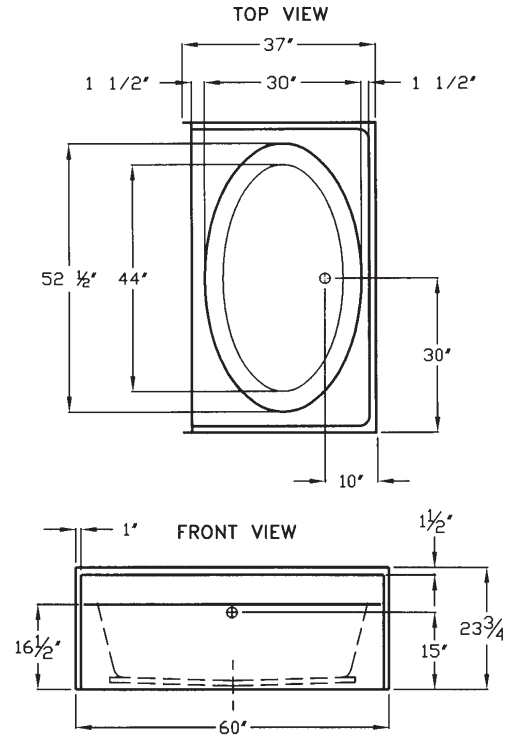

G 6037 TO
60" x 37" x 23.75"

FEATURES

FINISH	PRODUCT	PIECES	STYLE
AcryIX™ Applied Acrylic	Soaking Tub	One	Garden Tub

Due to the nature of the materials, dimensions may vary +/- 0.5".

OPTIONS

WHIRLPOOL	AcryIX™ COLORS	SOLID SURFACE COLORS	ACCESSORIES
Yes	White, Bone, Biscuit	Solids or Naturals	Drain

TECHNICAL INFORMATION

WT	LOAD FACTOR	HANDED BY	CODES
93	0.5	Center Drain	ANSI I24.1, UPC

WARRANTY

AcryIX™ Applied Acrylic - Lifetime Limited
Solid Surface - 10 Year Limited

AVAILABILITY

NORTHEAST	MID / SOUTH
Extended Lead Time	Standard