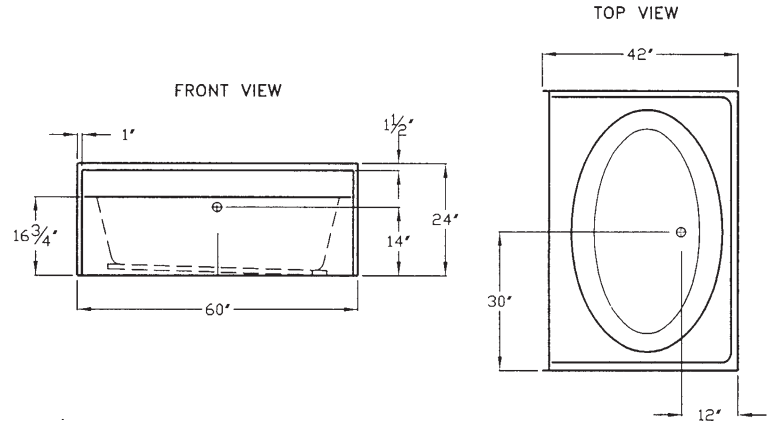

G 6040 TO
60" x 42" x 24"

FEATURES

FINISH	PRODUCT	PIECES	STYLE
AcryIX™ Applied Acrylic	Soaking Tub	One	Garden Tub

Due to the nature of the materials, dimensions may vary +/- 0.5".

OPTIONS

WHIRLPOOL	AcryIX™ COLORS	SOLID SURFACE COLORS	ACCESSORIES
Yes	White, Bone, Biscuit	Solids or Naturals	Drain

TECHNICAL INFORMATION

WT	LOAD FACTOR	HANDED BY	CODES
115	0.5	Center Drain	ANSI 124.1, UPC

WARRANTY

AcryIX™ Applied Acrylic - Lifetime Limited
Solid Surface - 10 Year Limited

AVAILABILITY

NORTHEAST	MID / SOUTH
<input type="checkbox"/> Not Available	<input checked="" type="checkbox"/> Standard