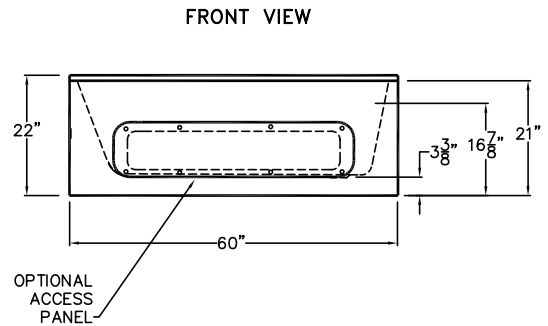

G GT36 TO
60" x 37.25" x 22"

FEATURES

FINISH	PRODUCT	PIECES	STYLE
AcryIX™ Applied Acrylic	Soaking Tub	One	Garden Tub

Due to the nature of the materials, dimensions may vary +/- 0.5".

OPTIONS

WHIRLPOOL	AcryIX™ COLORS	SOLID SURFACE COLORS	ACCESSORIES
Yes	White, Bone, Biscuit	Solids or Naturals	Drain

TECHNICAL INFORMATION

WT	LOAD FACTOR	HANDED BY	CODES
95	0.5	Drain L R	ANSI I24.1, UPC

WARRANTY

AcryIX™ Applied Acrylic - Lifetime Limited
Solid Surface - 10 Year Limited

AVAILABILITY

NORTHEAST	MID / SOUTH
<input type="checkbox"/> Not Available	<input checked="" type="checkbox"/> Standard