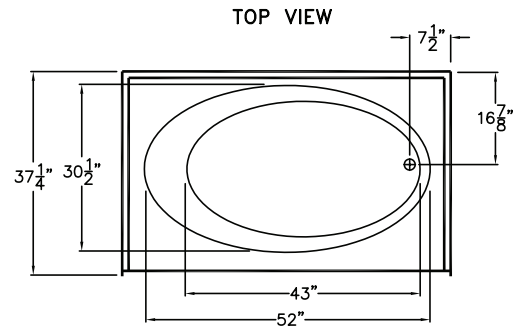

G GT36 TO
60" x 37.25" x 22"

FEATURES

FINISH	PRODUCT	PIECES	STYLE
AcryIX™ Applied Acrylic	Soaking Tub	One	Garden Tub

Due to the nature of the materials, dimensions may vary +/- 0.5".

OPTIONS

WHIRLPOOL	AcryIX™ COLORS	SOLID SURFACE COLORS	ACCESSORIES
Yes	White, Bone, Biscuit	Solids or Naturals	Drain

TECHNICAL INFORMATION

WT	LOAD FACTOR	HANDED BY	CODES
95	0.5	Drain L R	ANSI I24.1, UPC

WARRANTY

AcryIX™ Applied Acrylic - Lifetime Limited
Solid Surface - 10 Year Limited

AVAILABILITY

NORTHEAST	MID / SOUTH
<input type="checkbox"/> Not Available	<input checked="" type="checkbox"/> Standard