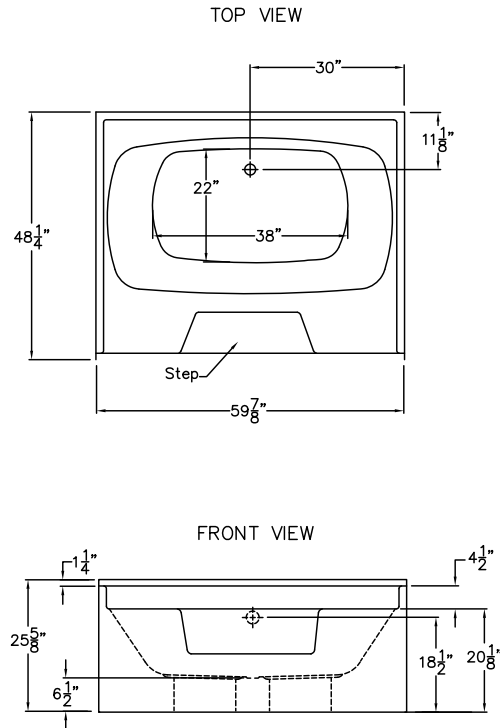

G GTWS TO
59.875" x 48.25" x 25.625"

FEATURES

FINISH	PRODUCT	PIECES	STYLE
AcryIX™ Applied Acrylic	Soaking Tub	One	Garden Tub

Due to the nature of the materials, dimensions may vary +/- 0.5".

OPTIONS

WHIRLPOOL	AcryIX™ COLORS	SOLID SURFACE COLORS	ACCESSORIES
Yes	White, Bone, Biscuit	Solids or Naturals	Drain

TECHNICAL INFORMATION

WT	LOAD FACTOR	HANDED BY	CODES
128	0.55	Center Drain	ANSI I24.1, UPC

WARRANTY

AcryIX™ Applied Acrylic - Lifetime Limited
Solid Surface - 10 Year Limited

AVAILABILITY

NORTHEAST	MID / SOUTH
Extended Lead Time	Standard