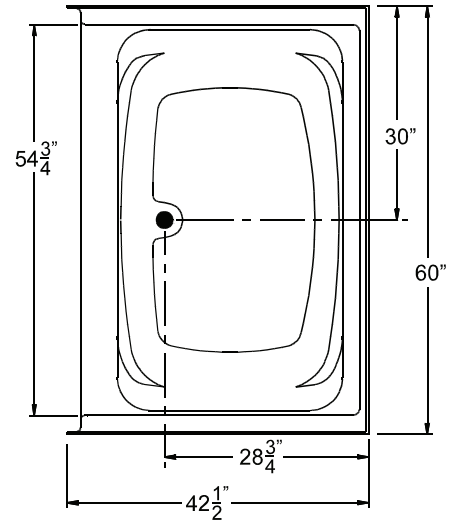

THE MILLENNIA COLLECTION

Product Sheet

M 6024 TO Tile

60" x 42.5" x 24.75"

Enclosure: n/a

FRONT VIEW

TOP VIEW

FEATURES

TECHNICAL INFORMATION

WT	LOAD FACTOR	HANDED BY	CODES	WARRANTY
125	0.5	center drain	ANSI I24.1, UPC, NAHB, CSA	lifetime limited - solid surface lifetime limited - AcrylX™

Due to the nature of the materials, dimensions may vary +/- 1/2".