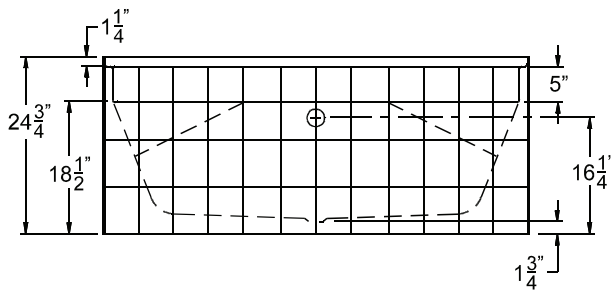

THE MILLENNIA COLLECTION

Product Sheet

M 6024 TO Tile

60" x 42.5" x 24.75"

Enclosure: n/a

FRONT VIEW

TOP VIEW

FEATURES

TECHNICAL INFORMATION

WT	LOAD FACTOR	HANDED BY	CODES	WARRANTY
125	0.5	center drain	ANSI I24.1, UPC, NAHB, CSA	lifetime limited - solid surface lifetime limited - AcrylX™

Due to the nature of the materials, dimensions may vary +/- 1/2".