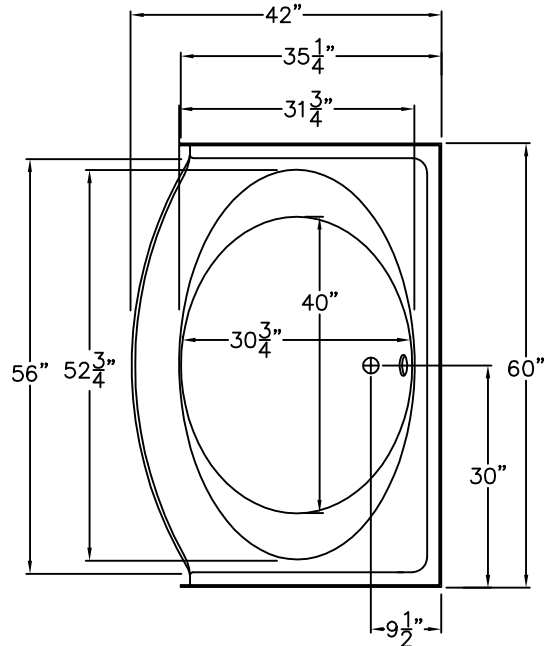

## SUBMITTAL DATA

FRONT VIEW

SIDE VIEW

TOP VIEW

### Garden Style Tub

This oval bowled garden style tub shall be Aquarius Model G 3542 TO center drain. Finished surface shall be of sanitary-grade applied acrylic. The unit shall have outside dimensions of 60" x 42" x 27 1/2". The unit shall meet IAPMO Z124-2011, and CSA B45.5-11.

DUE TO THE NATURE OF THE MATERIALS  
DIMENSIONS MAY VARY ± 1/2"

Job Name:	AQUARIUS	
Approved by Print Name:	Drawing#: G 3542 TO BOW C	
Approved by Signature:	Date:	Date: 1-27-12      Revised: 10-7-16
Rep.:	Wholesaler:	Quote No.: