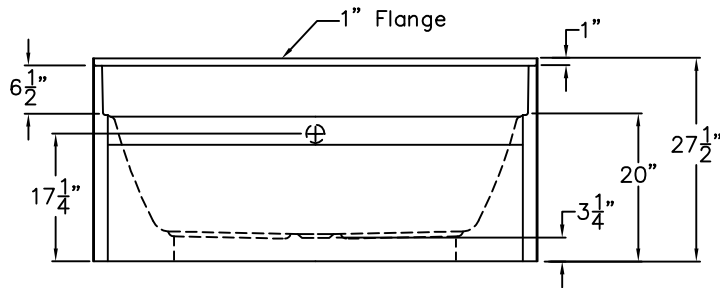

## SUBMITTAL DATA

FRONT VIEW

SIDE VIEW

TOP VIEW

### Garden Style Tub

This oval bowled garden style tub shall be Aquarius Model G 3542 TO center drain. Finished surface shall be of sanitary-grade applied acrylic. The unit shall have outside dimensions of 60" x 42" x 27 1/2". The unit shall meet IAPMO Z124-2011, and CSA B45.5-11.