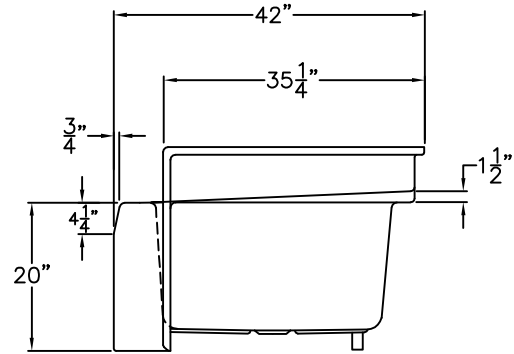

## SUBMITTAL DATA

FRONT VIEW

SIDE VIEW

TOP VIEW

### Garden Style Tub

This oval bowled garden style tub shall be Aquarius Model G 3542 TO center drain. Finished surface shall be of sanitary-grade applied acrylic. The unit shall have outside dimensions of 60" x 42" x 27 1/2". The unit shall meet IAPMO Z124-2011, and CSA B45.5-11.