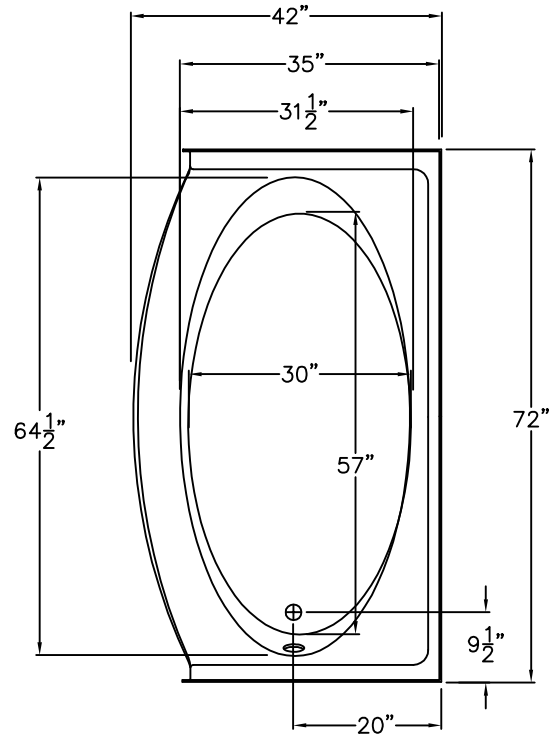

Luxury Acrylic Series

SUBMITTAL DATA

FRONT VIEW

SIDE VIEW

TOP VIEW

DUE TO THE NATURE OF THE MATERIALS
DIMENSIONS MAY VARY ± 1/2"

Garden Style Bathtub

This oval bowled garden style bathtub shall be Aquarius Model G 3572 TO right, or left. Finished surface shall be of sanitary-grade applied acrylic. The unit shall have outside dimensions of 72" x 35" x 27 1/2". The unit shall meet IAPMO Z124-2011, and CSA B45.5-11.