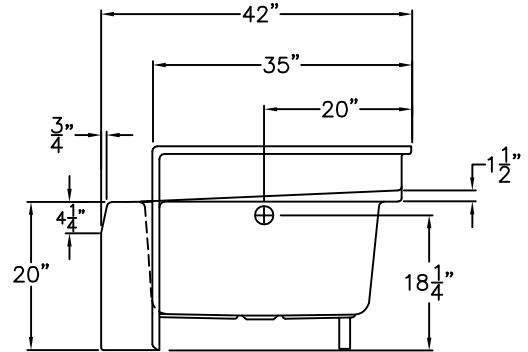

Luxury Acrylic Series

SUBMITTAL DATA

FRONT VIEW

SIDE VIEW

TOP VIEW

DUE TO THE NATURE OF THE MATERIALS
DIMENSIONS MAY VARY ± 1/2"

Garden Style Bathtub

This oval bowled garden style bathtub shall be Aquarius Model G 3572 TO right, or left. Finished surface shall be of sanitary-grade applied acrylic. The unit shall have outside dimensions of 72" x 35" x 27 1/2". The unit shall meet IAPMO Z124-2011, and CSA B45.5-11.