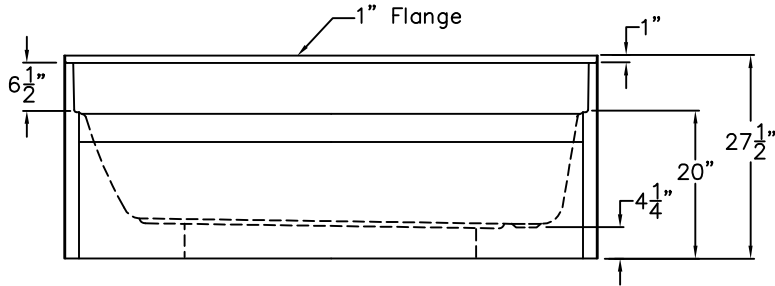

Luxury Acrylic Series

SUBMITTAL DATA

FRONT VIEW

SIDE VIEW

TOP VIEW

DUE TO THE NATURE OF THE MATERIALS
DIMENSIONS MAY VARY ± 1/2"

Garden Style Bathtub

This oval bowled garden style bathtub shall be Aquarius Model G 3572 TO right, or left. Finished surface shall be of sanitary-grade applied acrylic. The unit shall have outside dimensions of 72" x 35" x 27 1/2". The unit shall meet IAPMO Z124-2011, and CSA B45.5-11.