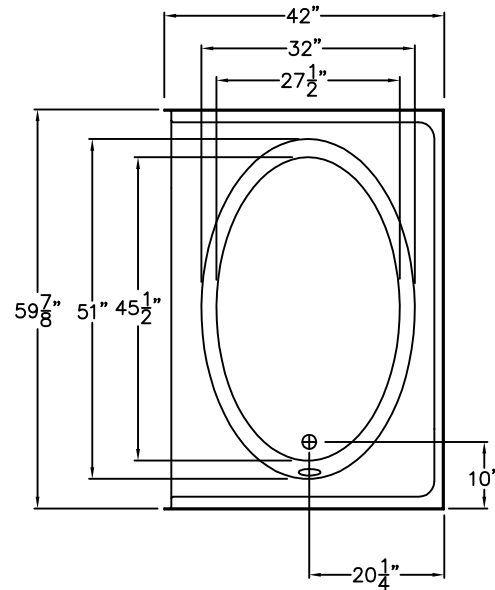

## SUBMITTAL DRAWING

FRONT VIEW

SIDE VIEW

TOP VIEW

### Garden Style Bathtub

This garden style bathtub shall be Aquarius Model G 4260 TO TILE right, or left. Finished surface shall be of sanitary-grade applied acrylic. The unit shall have outside dimensions of 59 7/8" x 42" x 28 1/8". The unit shall meet IAPMO Z124-2011, and CSA B45.5-11.