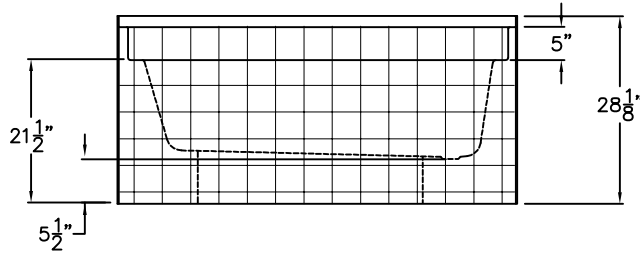

## SUBMITTAL DRAWING

FRONT VIEW

SIDE VIEW

TOP VIEW

### Garden Style Bathtub

This garden style bathtub shall be Aquarius Model G 4260 TO TILE right, or left. Finished surface shall be of sanitary-grade applied acrylic. The unit shall have outside dimensions of 59 7/8" x 42" x 28 1/8". The unit shall meet IAPMO Z124-2011, and CSA B45.5-11.