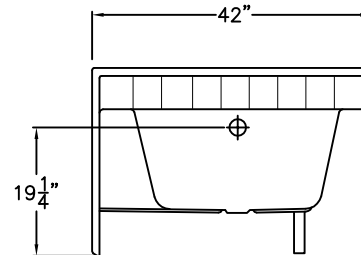

## SUBMITTAL DRAWING

FRONT VIEW

SIDE VIEW

TOP VIEW

### Garden Style Bathtub

This garden style bathtub shall be Aquarius Model G 4260 TO TILE right, or left. Finished surface shall be of sanitary-grade applied acrylic. The unit shall have outside dimensions of 59 7/8" x 42" x 28 1/8". The unit shall meet IAPMO Z124-2011, and CSA B45.5-11.