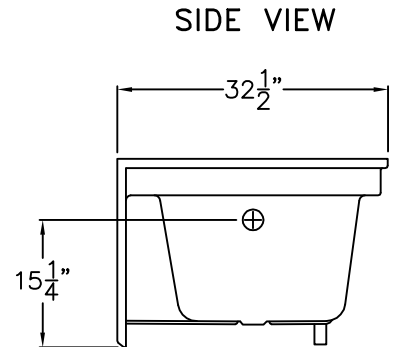

Luxury Acrylic Series

SUBMITTAL DATA

Traditional Bath Tub

This traditional bath tub shall be Aquarius Model G 6032 TO right or left. Finished surface shall be of sanitary-grade applied acrylic. The unit shall have outside dimensions of 60" x 32 1/2" x 22 3/4". The unit shall meet IAPMO Z124-2011, and CSA B45.5-11.

The enclosure shall be equipped with the following factory installed accessories:

- 1) Rectangular shaped bowl,
- 2) Integral skirt,
- 3) Wainscot,
- 4) Left or right drain location.

DUE TO THE NATURE OF THE MATERIALS
DIMENSIONS MAY VARY ± 1/2"