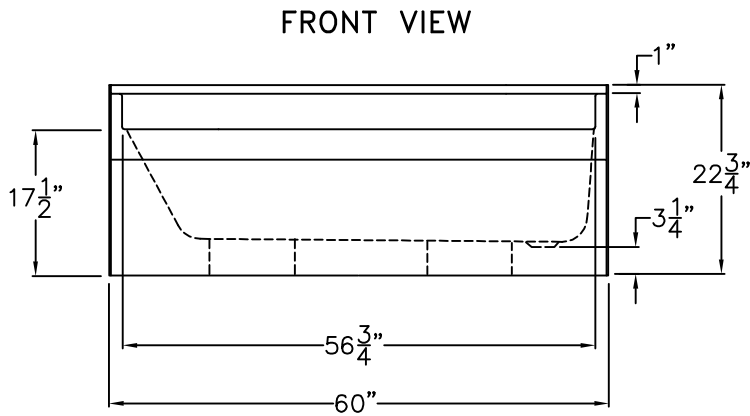

Luxury Acrylic Series

SUBMITTAL DATA

Traditional Bath Tub

This traditional bath tub shall be Aquarius Model G 6032 TO right or left. Finished surface shall be of sanitary-grade applied acrylic. The unit shall have outside dimensions of 60" x 32 1/2" x 22 3/4". The unit shall meet IAPMO Z124-2011, and CSA B45.5-11.

The enclosure shall be equipped with the following factory installed accessories:

- 1) Rectangular shaped bowl,
- 2) Integral skirt,
- 3) Wainscot,
- 4) Left or right drain location.

DUE TO THE NATURE OF THE MATERIALS
DIMENSIONS MAY VARY ± 1/2"