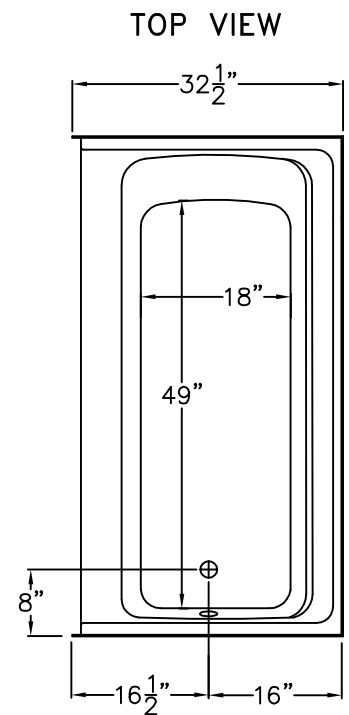

Luxury Acrylic Series

SUBMITTAL DATA

Traditional Bath Tub

This traditional bath tub shall be Aquarius Model G 6032 TO right or left. Finished surface shall be of sanitary-grade applied acrylic. The unit shall have outside dimensions of 60" x 32 1/2" x 22 3/4". The unit shall meet IAPMO Z124-2011, and CSA B45.5-11.

The enclosure shall be equipped with the following factory installed accessories:

- 1) Rectangular shaped bowl,
- 2) Integral skirt,
- 3) Wainscot,
- 4) Left or right drain location.

DUE TO THE NATURE OF THE MATERIALS
DIMENSIONS MAY VARY ± 1/2"