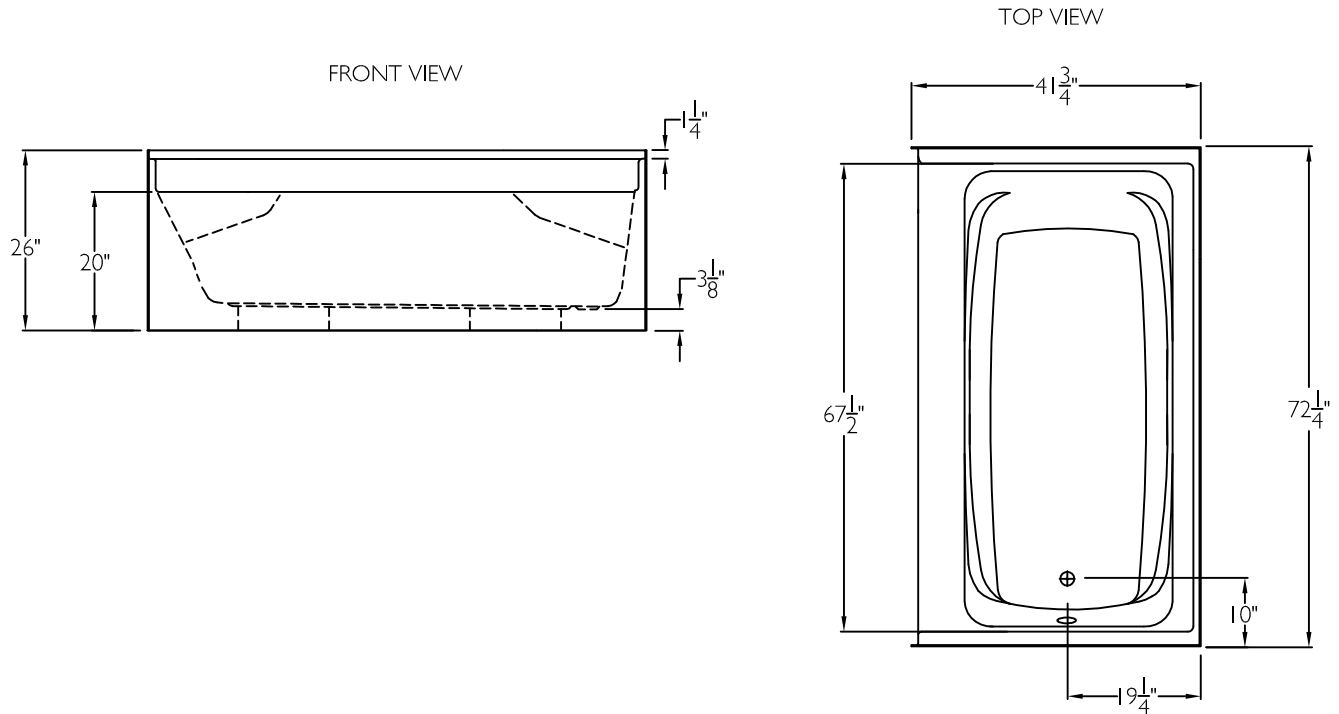

Luxury Acrylic Series

SUBMITTAL DATA

Garden Style Bathtub

This garden style bathtub shall be Aquarius Model G 7224 TO right or left. Finished surface shall be of sanitary-grade applied acrylic. The unit shall have outside dimensions of: 72 1/4" x 41 3/4" x 26". The unit shall meet IAPMO Z124-2011, and CSA B45.5-11.

The enclosure shall be equipped with the following factory installed accessories:

- 1) Molded arm rests,
- 2) Integral molded skirt
- 3) Right or left hand drain location.

DUE TO THE NATURE OF THE MATERIALS
DIMENSIONS MAY VARY ± 1/2"