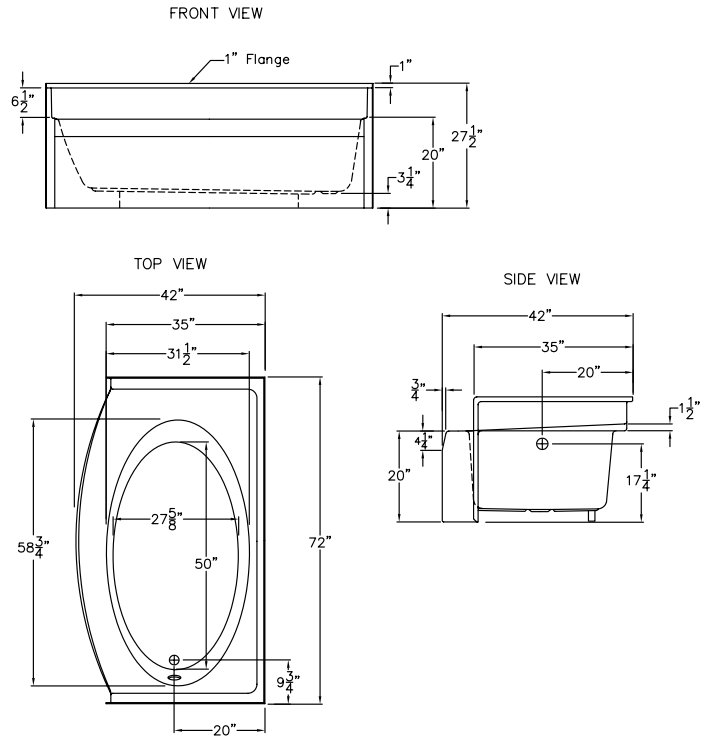

G 3572 TO BOW LR

72" x 42" x 27.5"

FEATURES

FINISH	PRODUCT	PIECES	STYLE
AcryIX™ Applied Acrylic	Soaking Tub	One	Garden Tub with Bow Front

Due to the nature of the materials, dimensions may vary +/- 0.5".

OPTIONS

WHIRLPOOL	AcryIX™ COLORS	SOLID SURFACE COLORS	ACCESSORIES
Yes	White, Bone, Biscuit	Solids or Naturals	Drain

TECHNICAL INFORMATION

WT	LOAD FACTOR	HANDED BY	CODES
108	0.73	Drain L R	ANSI 124.1, UPC

WARRANTY