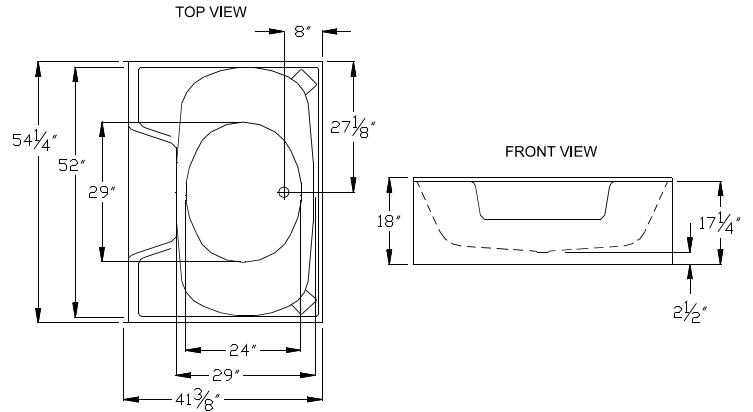

G 544 I TO
54.25" x 41.375" x 18"

FEATURES

FINISH	PRODUCT	PIECES	STYLE
AcryIX™ Applied Acrylic	Soaking Tub	One	Garden Tub

Due to the nature of the materials, dimensions may vary +/- 0.5".

OPTIONS

WHIRLPOOL	AcryIX™ COLORS	SOLID SURFACE COLORS	ACCESSORIES
Yes	White, Bone, Biscuit	Solids or Naturals	Drain

TECHNICAL INFORMATION

WT	LOAD FACTOR	HANDED BY	CODES
94	0.55	Center Drain	ANSI 124.1, UPC

WARRANTY

AcryIX™ Applied Acrylic - Lifetime Limited
Solid Surface - 10 Year Limited

AVAILABILITY

NORTHEAST	MID / SOUTH
<input type="checkbox"/> Not Available	<input checked="" type="checkbox"/> Standard