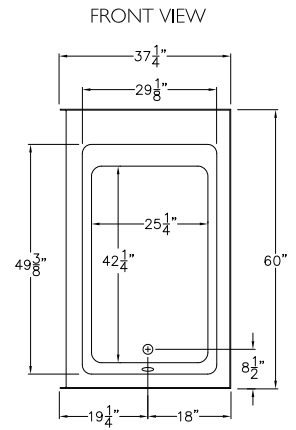

**G 6036 TO MIN LR**  
60" x 37.25" x 21.25"

**FEATURES**

| FINISH                  | PRODUCT     | PIECES | STYLE      |
|-------------------------|-------------|--------|------------|
| AcryIX™ Applied Acrylic | Soaking Tub | One    | Garden Tub |

*Due to the nature of the materials, dimensions may vary +/- 0.5".*

**OPTIONS**

| WHIRLPOOL | AcryIX™ COLORS       | SOLID SURFACE COLORS | ACCESSORIES |
|-----------|----------------------|----------------------|-------------|
| Yes       | White, Bone, Biscuit | Not Available        | Drain       |

**TECHNICAL INFORMATION**

| WT  | LOAD FACTOR | HANDED BY | CODES           |
|-----|-------------|-----------|-----------------|
| 115 | 0.41        | End Drain | ANSI I24.1, UPC |

**WARRANTY**

AcryIX™ Applied Acrylic - Lifetime Limited  
Solid Surface - 10 Year Limited