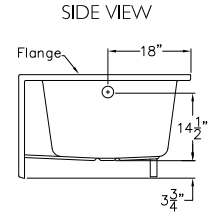

**G 6036 TO MIN LR**  
60" x 37.25" x 21.25"

**FEATURES**

| FINISH                  | PRODUCT     | PIECES | STYLE      |
|-------------------------|-------------|--------|------------|
| AcryIX™ Applied Acrylic | Soaking Tub | One    | Garden Tub |

*Due to the nature of the materials, dimensions may vary +/- 0.5".*

**OPTIONS**

| WHIRLPOOL | AcryIX™ COLORS       | SOLID SURFACE COLORS | ACCESSORIES |
|-----------|----------------------|----------------------|-------------|
| Yes       | White, Bone, Biscuit | Not Available        | Drain       |