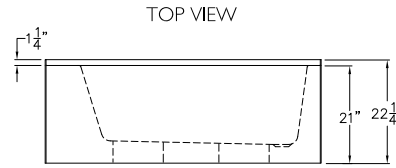

**G 6036 TO MIN LR**  
60" x 37.25" x 21.25"

**FEATURES**

| FINISH                  | PRODUCT     | PIECES | STYLE      |
|-------------------------|-------------|--------|------------|
| AcryIX™ Applied Acrylic | Soaking Tub | One    | Garden Tub |

*Due to the nature of the materials, dimensions may vary +/- 0.5".*

**OPTIONS**

| WHIRLPOOL | AcryIX™ COLORS       | SOLID SURFACE COLORS | ACCESSORIES |
|-----------|----------------------|----------------------|-------------|
| Yes       | White, Bone, Biscuit | Not Available        | Drain       |