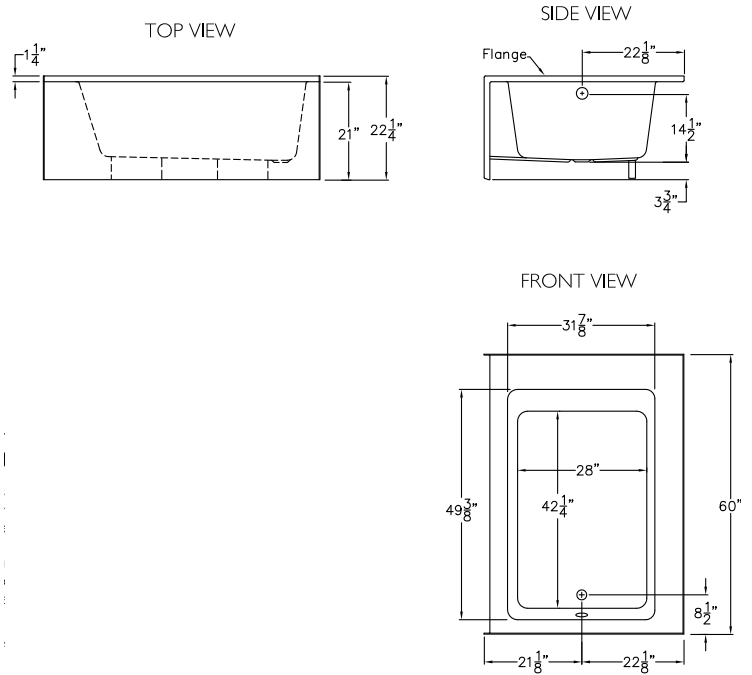

G 6042 TO MIN LR
60" x 43.25" x 21.25"

FEATURES

FINISH	PRODUCT	PIECES	STYLE
AcryIX™ Applied Acrylic	Soaking Tub	One	Garden Tub

Due to the nature of the materials, dimensions may vary +/- 0.5".

OPTIONS

WHIRLPOOL	AcryIX™ COLORS	SOLID SURFACE COLORS	ACCESSORIES
Yes	White, Bone, Biscuit	Not Available	Drain

TECHNICAL INFORMATION

WT	LOAD FACTOR	HANDED BY	CODES
115	0.71	End Drain	ANSI I24.1, UPC

WARRANTY

AcryIX™ Applied Acrylic - Lifetime Limited
Solid Surface - 10 Year Limited

AVAILABILITY

NATIONWIDE

Not Available Standard