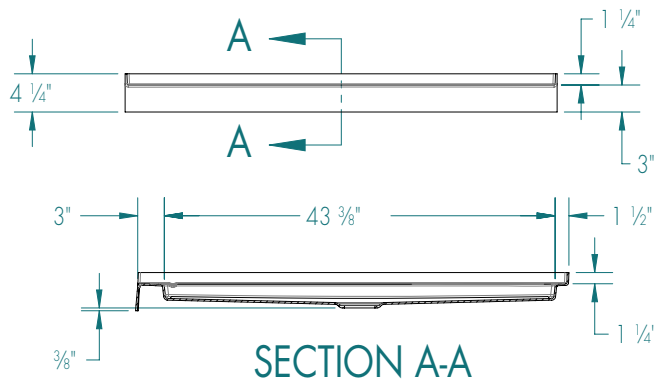

SB4848 – ICON SHOWER PANS

48 x 48 x 3 inches

FEATURES

- ArmorCore™ slip resistant, textured bottom
- Center drain
- Low 3" threshold
- Integrated weep holes
- Sloped threshold ensures water containment
- Pre-leveled legs, no mortar bed required
- Sleek minimalist design
- AcrylX™ applied acrylic surface
- Lifetime limited warranty

OPTIONS

- Brass drain assembly and cover

COLOR OPTIONS

Standard

White

PRAXIS

SB4848

48 x 48 x 3
inches

FEATURES Dimensional Tolerance $\pm 3/8"$. Dimensions needed for site preparation should be measured from the unit. Manufacturer assumes no responsibility for preparatory work.

Model #	Material	Drain	Net Wt. lbs.	Pkg. Wt. lbs.
Shower Pan #SB4848	AcrylX™	Center	81	—

DIMENSIONS

Specifications	inches
Width: Overall / Net	48
Depth: Overall / Net	48
Height: Overall / Net	4 1/4 / 3
Enclosure Opening	—
Skirt Height	3
Drain Rough-In (from Back Wall)	23 1/4
Drain Rough-In (from Side Wall)	24
Drain: Diameter / Clearance	3 3/8 / 3/8