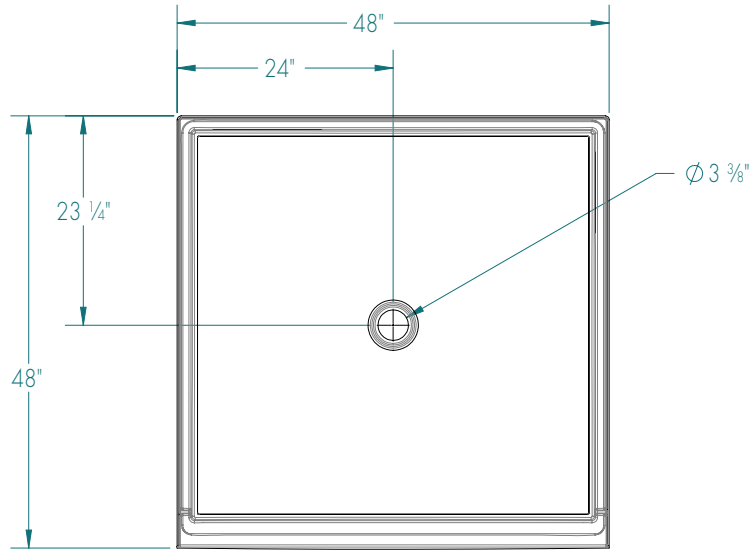

SB4848 – ICON SHOWER PANS

48 x 48 x 3 inches

FEATURES

- ArmorCore™ slip resistant, textured bottom
- Center drain
- Low 3" threshold
- Integrated weep holes
- Sloped threshold ensures water containment
- Pre-leveled legs, no mortar bed required
- Sleek minimalist design
- AcrylX™ applied acrylic surface
- Lifetime limited warranty

OPTIONS

- Brass drain assembly and cover

COLOR OPTIONS

Standard

White

PRAXIS

SB4848

48 x 48 x 3
inches

FEATURES Dimensional Tolerance $\pm 3/8"$. Dimensions needed for site preparation should be measured from the unit. Manufacturer assumes no responsibility for preparatory work.

Model #	Material	Drain	Net Wt. lbs.	Pkg. Wt. lbs.
Shower Pan #SB4848	AcrylX™	Center	81	—

DIMENSIONS

Specifications	inches
Width: Overall / Net	48
Depth: Overall / Net	48
Height: Overall / Net	4 1/4 / 3
Enclosure Opening	—
Skirt Height	3
Drain Rough-In (from Back Wall)	23 1/4
Drain Rough-In (from Side Wall)	24
Drain: Diameter / Clearance	3 3/8 / 3/8