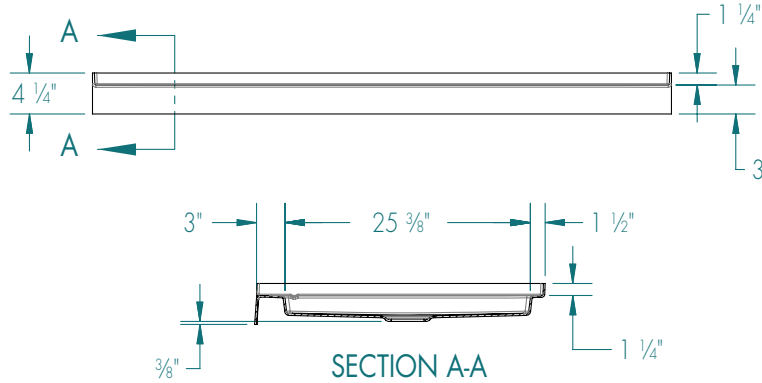

SB6030L/R – ICON SHOWER PANS

60 x 30 x 3 inches

FEATURES

- ArmorCore™ slip resistant, textured bottom
- Left or right hand drain
- Low 3" threshold
- Integrated weep holes
- Sloped threshold ensures water containment
- Pre-leveled legs, no mortar bed required
- Sleek minimalist design
- AcrylX™ applied acrylic surface
- Lifetime limited warranty

OPTIONS

- Brass drain assembly and cover

COLOR OPTIONS

Standard

White

PRAXIS

SB6030L/R

60 x 30 x 3
inches

Left-Hand drain shown

FEATURES Dimensional Tolerance $\pm 3/64$ ". Dimensions needed for site preparation should be measured from the unit. Manufacturer assumes no responsibility for preparatory work.

Model #	Material	Drain	Net Wt. lbs.	Pkg. Wt. lbs.
Shower Pan #SB6030L/R	AcrylX™	Left or Right Hand	65	—

DIMENSIONS

Specifications	inches
Width: Overall / Net	60
Depth: Overall / Net	30
Height: Overall / Net	4 1/4 / 3
Enclosure Opening	—
Skirt Height	3
Drain Rough-In (from Back Wall)	14 1/4
Drain Rough-In (from Side Wall)	8 1/2
Drain: Diameter / Clearance	3 3/8 / 3/8