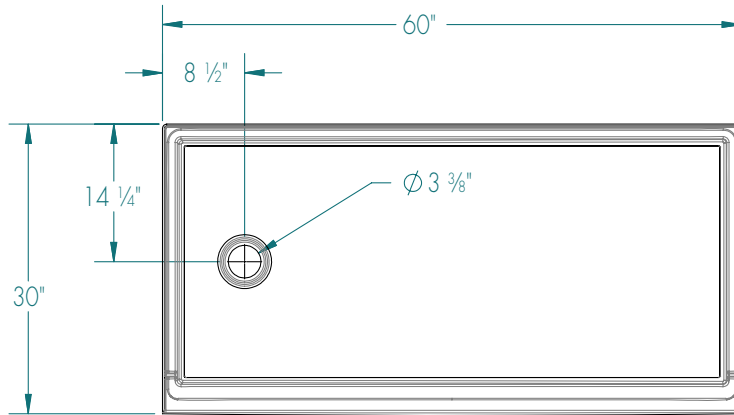

SB6030L/R – ICON SHOWER PANS

60 x 30 x 3 inches

FEATURES

- ArmorCore™ slip resistant, textured bottom
- Left or right hand drain
- Low 3" threshold
- Integrated weep holes
- Sloped threshold ensures water containment
- Pre-leveled legs, no mortar bed required
- Sleek minimalist design
- AcrylX™ applied acrylic surface
- Lifetime limited warranty

OPTIONS

- Brass drain assembly and cover

COLOR OPTIONS

Standard

White

PRAXIS

SB6030L/R

60 x 30 x 3
inches

Left-Hand drain shown

FEATURES Dimensional Tolerance $\pm 3/64$ ". Dimensions needed for site preparation should be measured from the unit. Manufacturer assumes no responsibility for preparatory work.

Model #	Material	Drain	Net Wt. lbs.	Pkg. Wt. lbs.
Shower Pan #SB6030L/R	AcrylX™	Left or Right Hand	65	—

DIMENSIONS

Specifications	inches
Width: Overall / Net	60
Depth: Overall / Net	30
Height: Overall / Net	4 1/4 / 3
Enclosure Opening	—
Skirt Height	3
Drain Rough-In (from Back Wall)	14 1/4
Drain Rough-In (from Side Wall)	8 1/2
Drain: Diameter / Clearance	3 3/8 / 3/8